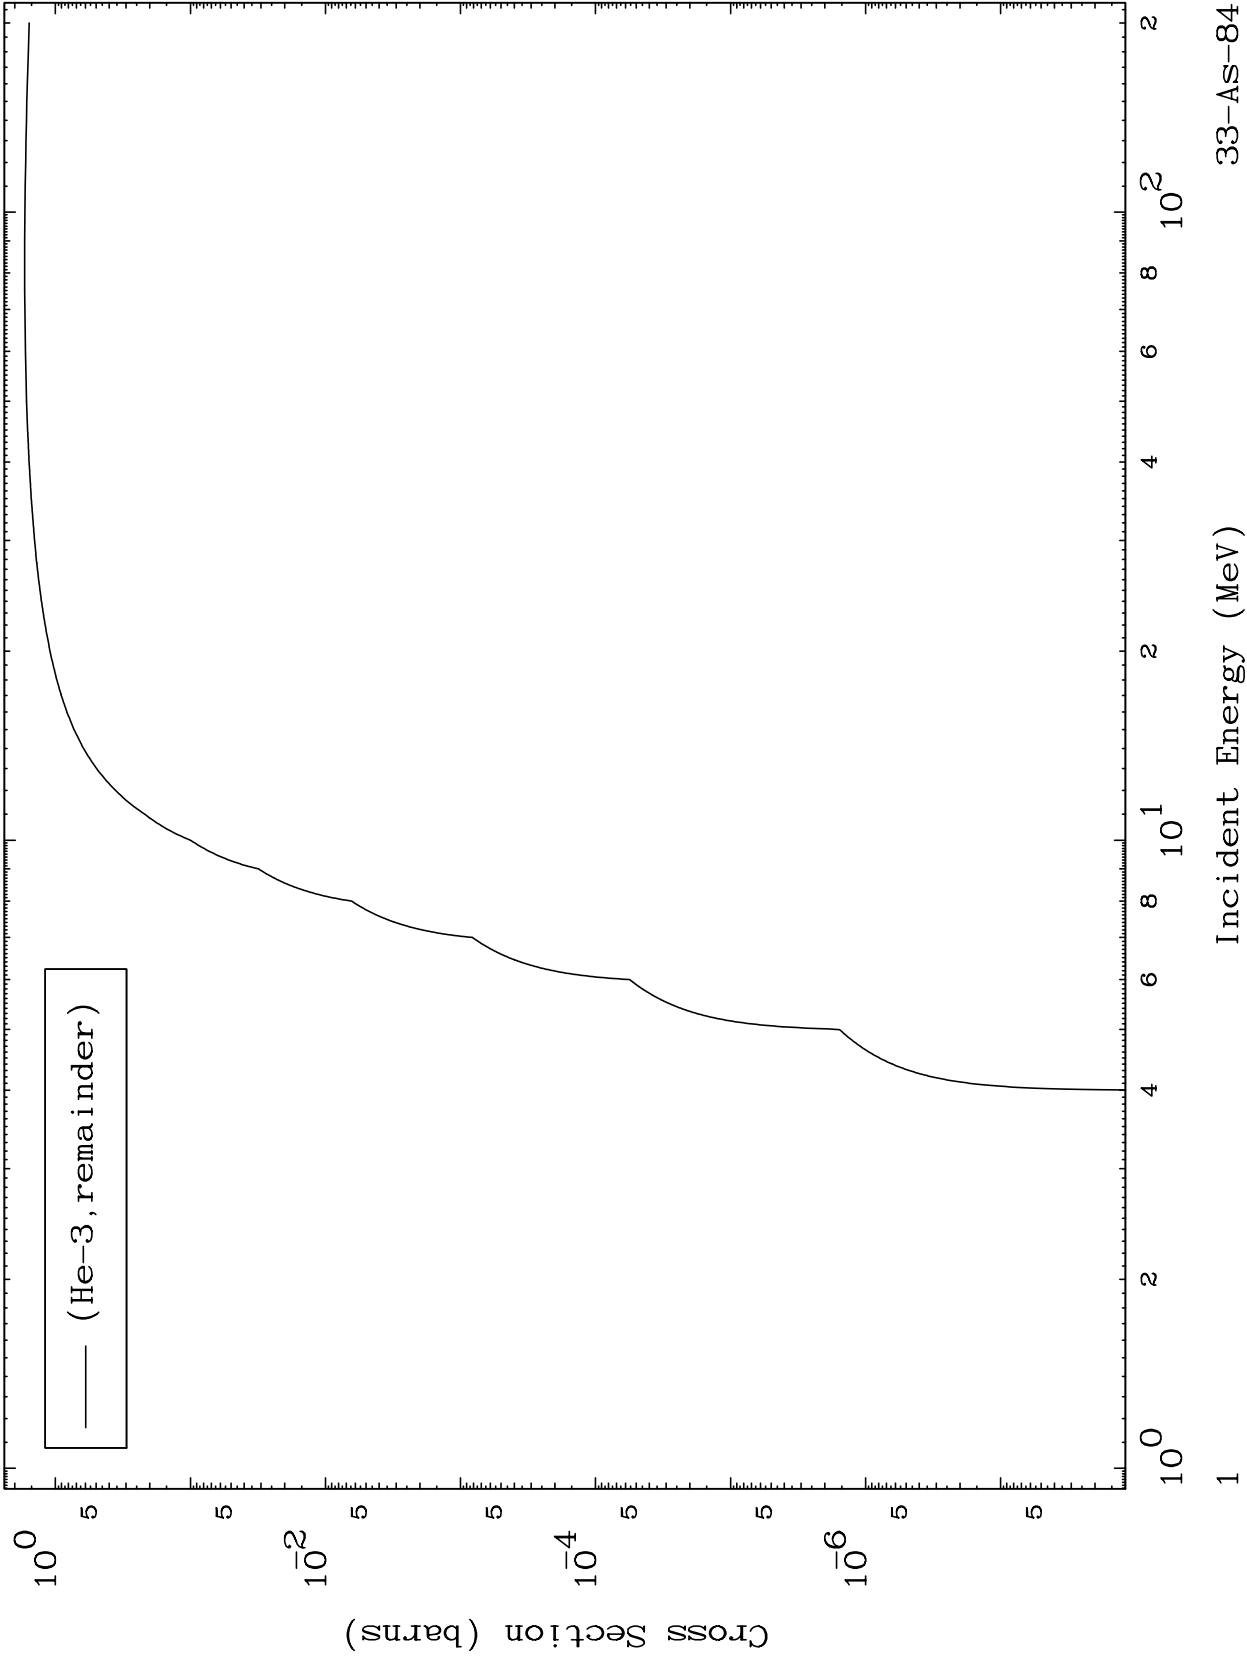

Press Mouse Button to Start

MAT 3352

He-3 Major

33-As-84

0 Kelvin Cross Sections

33-As-84

Incident Energy (MeV)