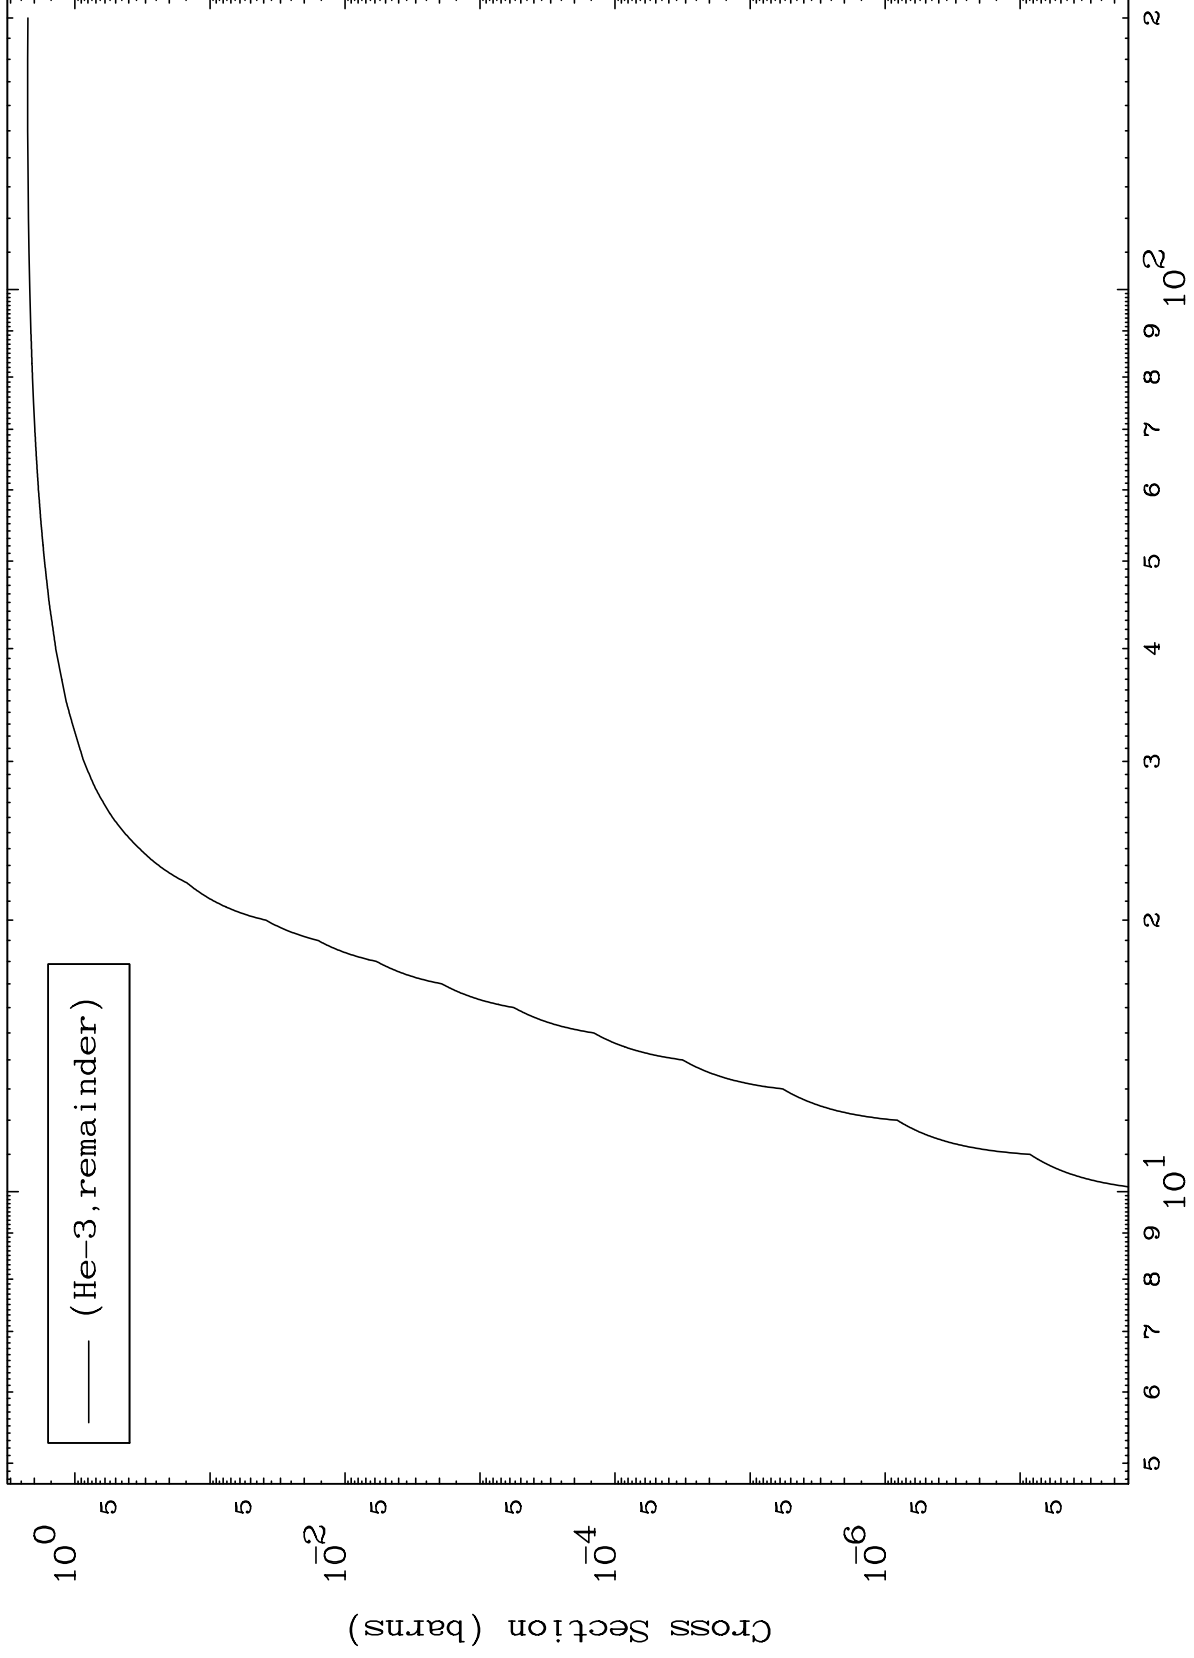

Press Mouse Button to Start

MAT 7862

He-3 Major
0 Kelvin Cross Sections

79-Au-176

1

Incident Energy (MeV)

79-Au-176