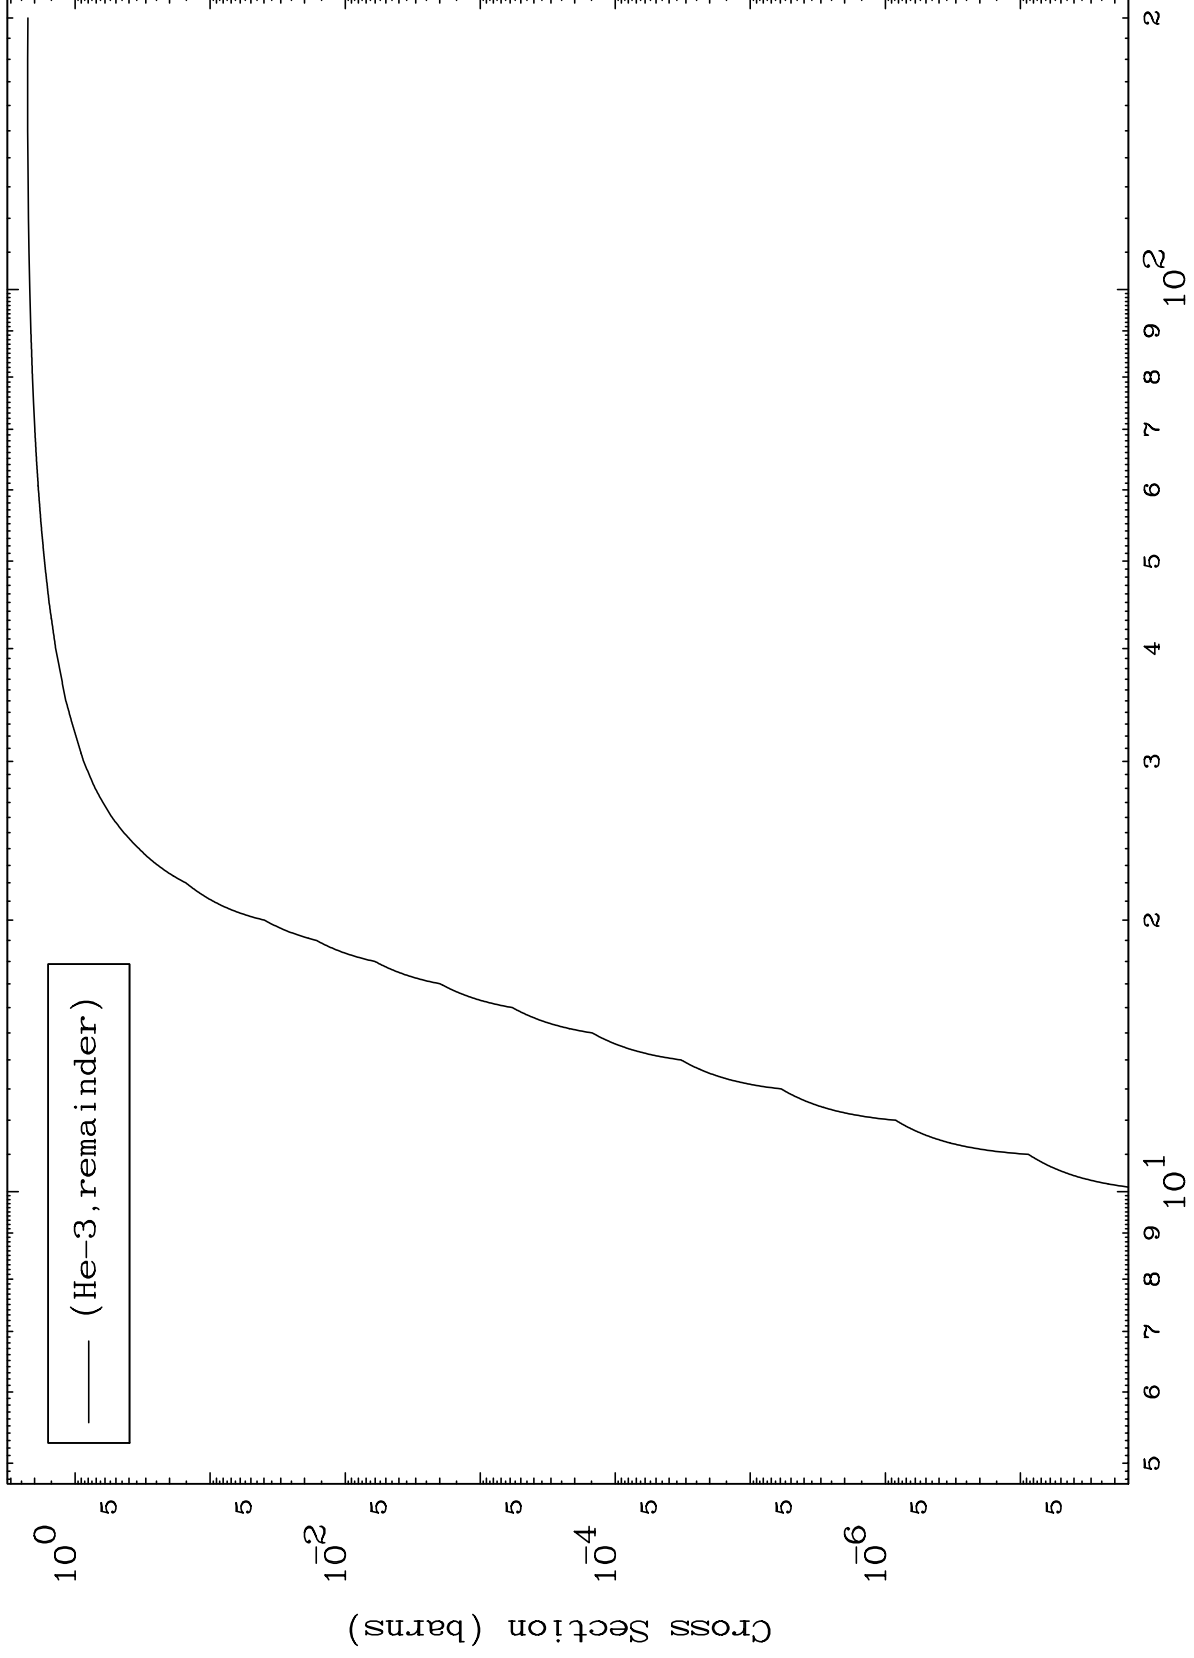

Press Mouse Button to Start

MAT 7865

He-3 Major
0 Kelvin Cross Sections

79-Au-177

1

Incident Energy (MeV)

79-Au-177