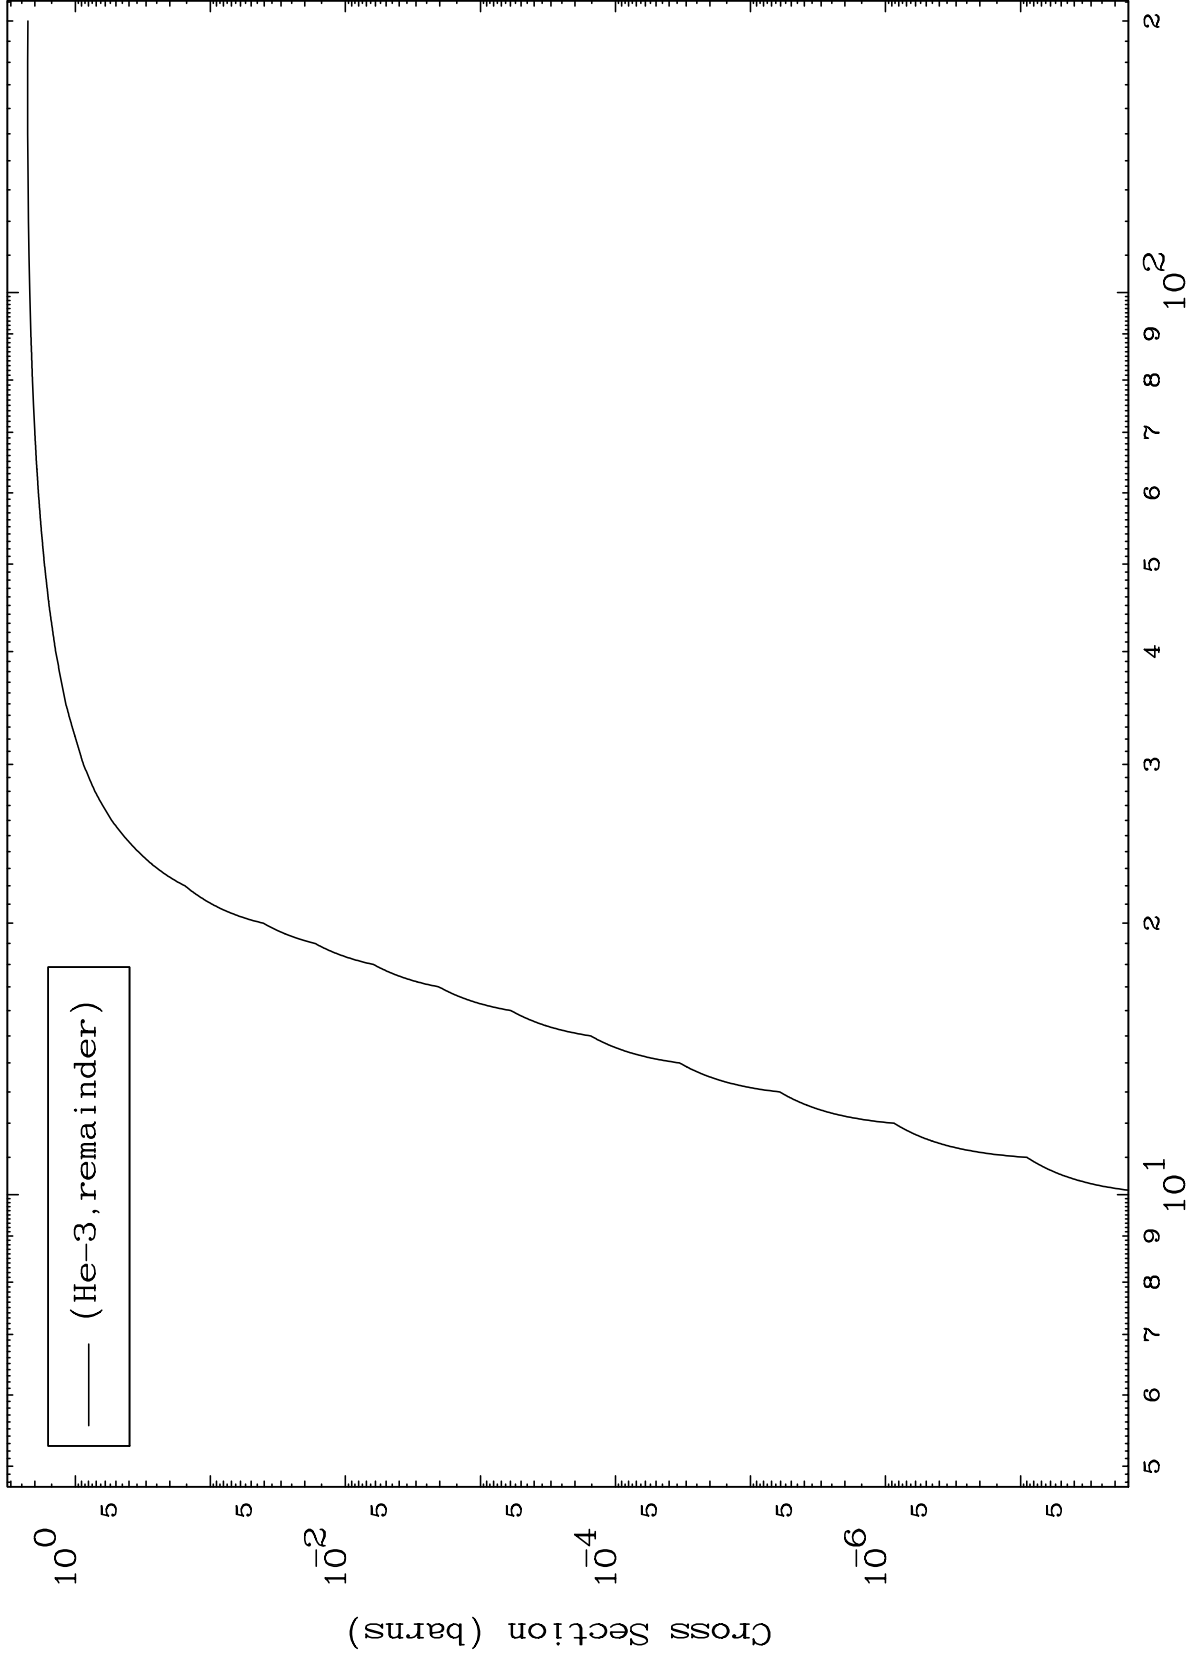

Press Mouse Button to Start

MAT 7868

He-3 Major

79-Au-178

0 Kelvin Cross Sections

1

Incident Energy (MeV)

79-Au-178