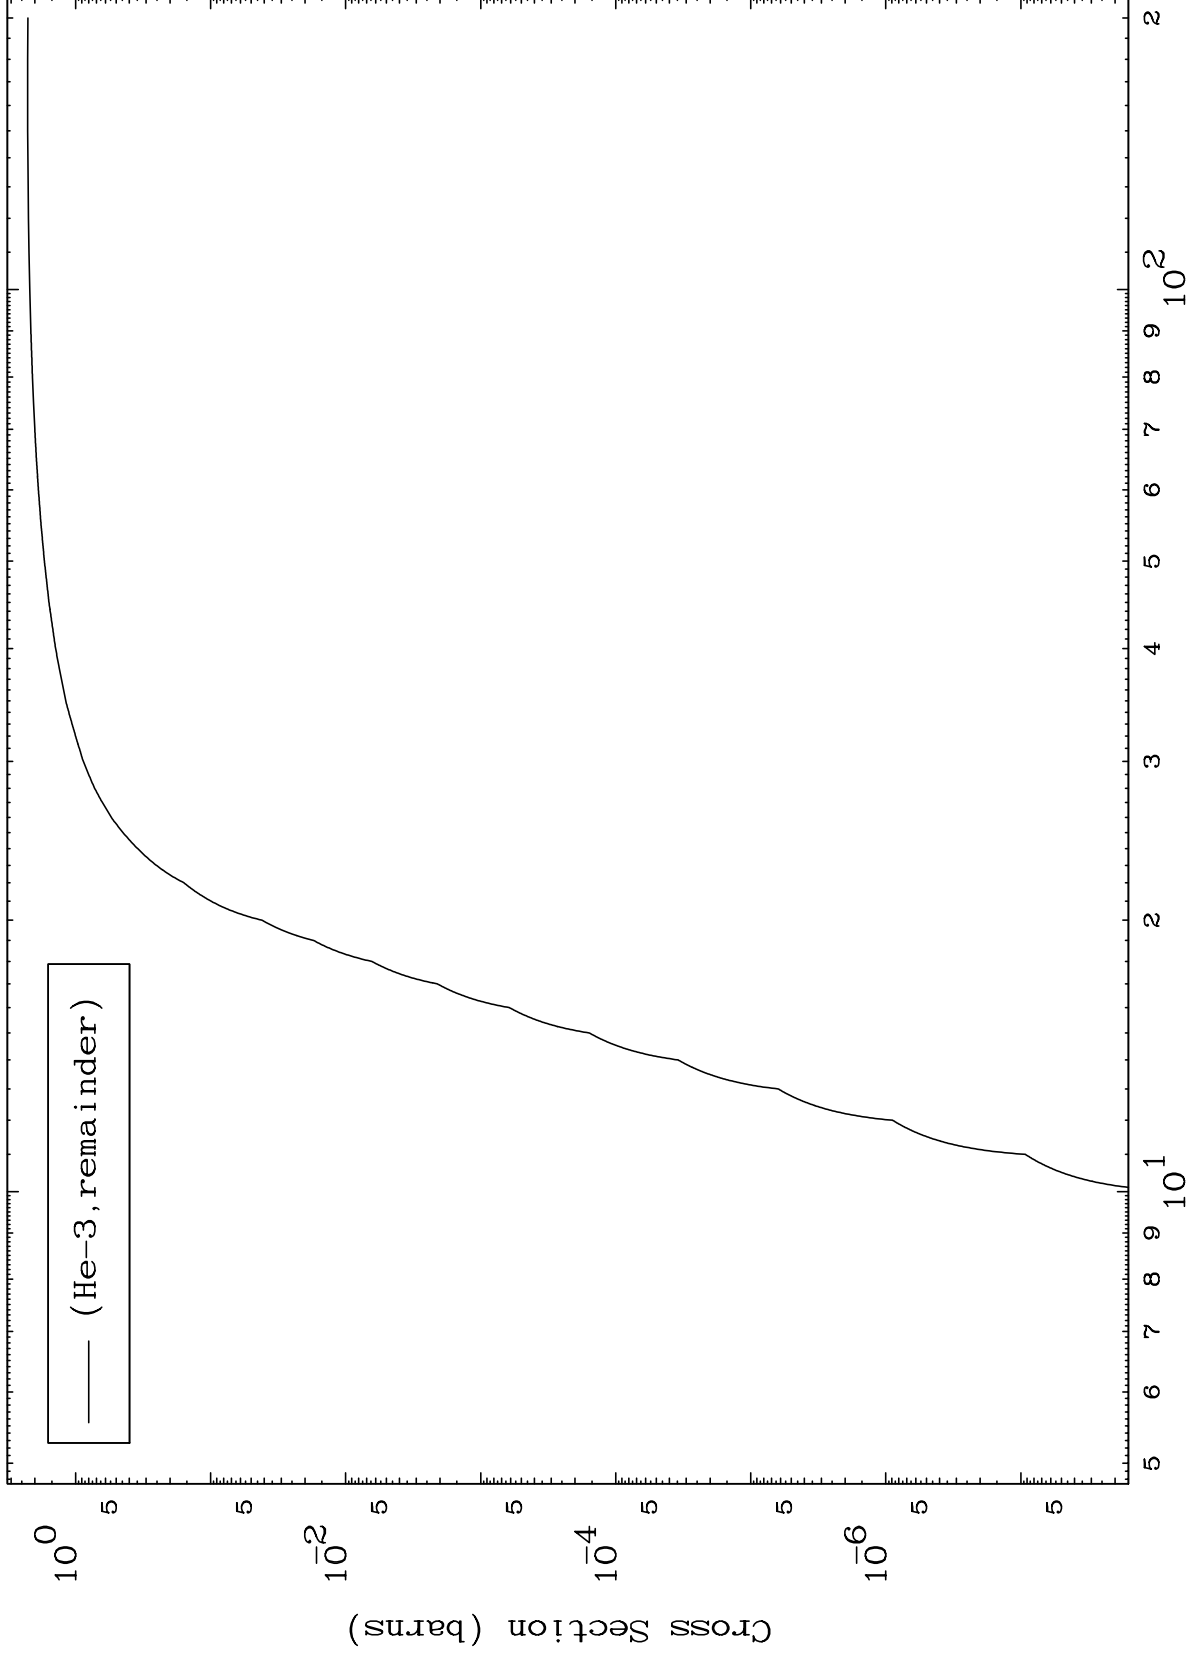

Press Mouse Button to Start

MAT 7871

He-3 Major

79-Au-179

0 Kelvin Cross Sections

1

Incident Energy (MeV)

79-Au-179