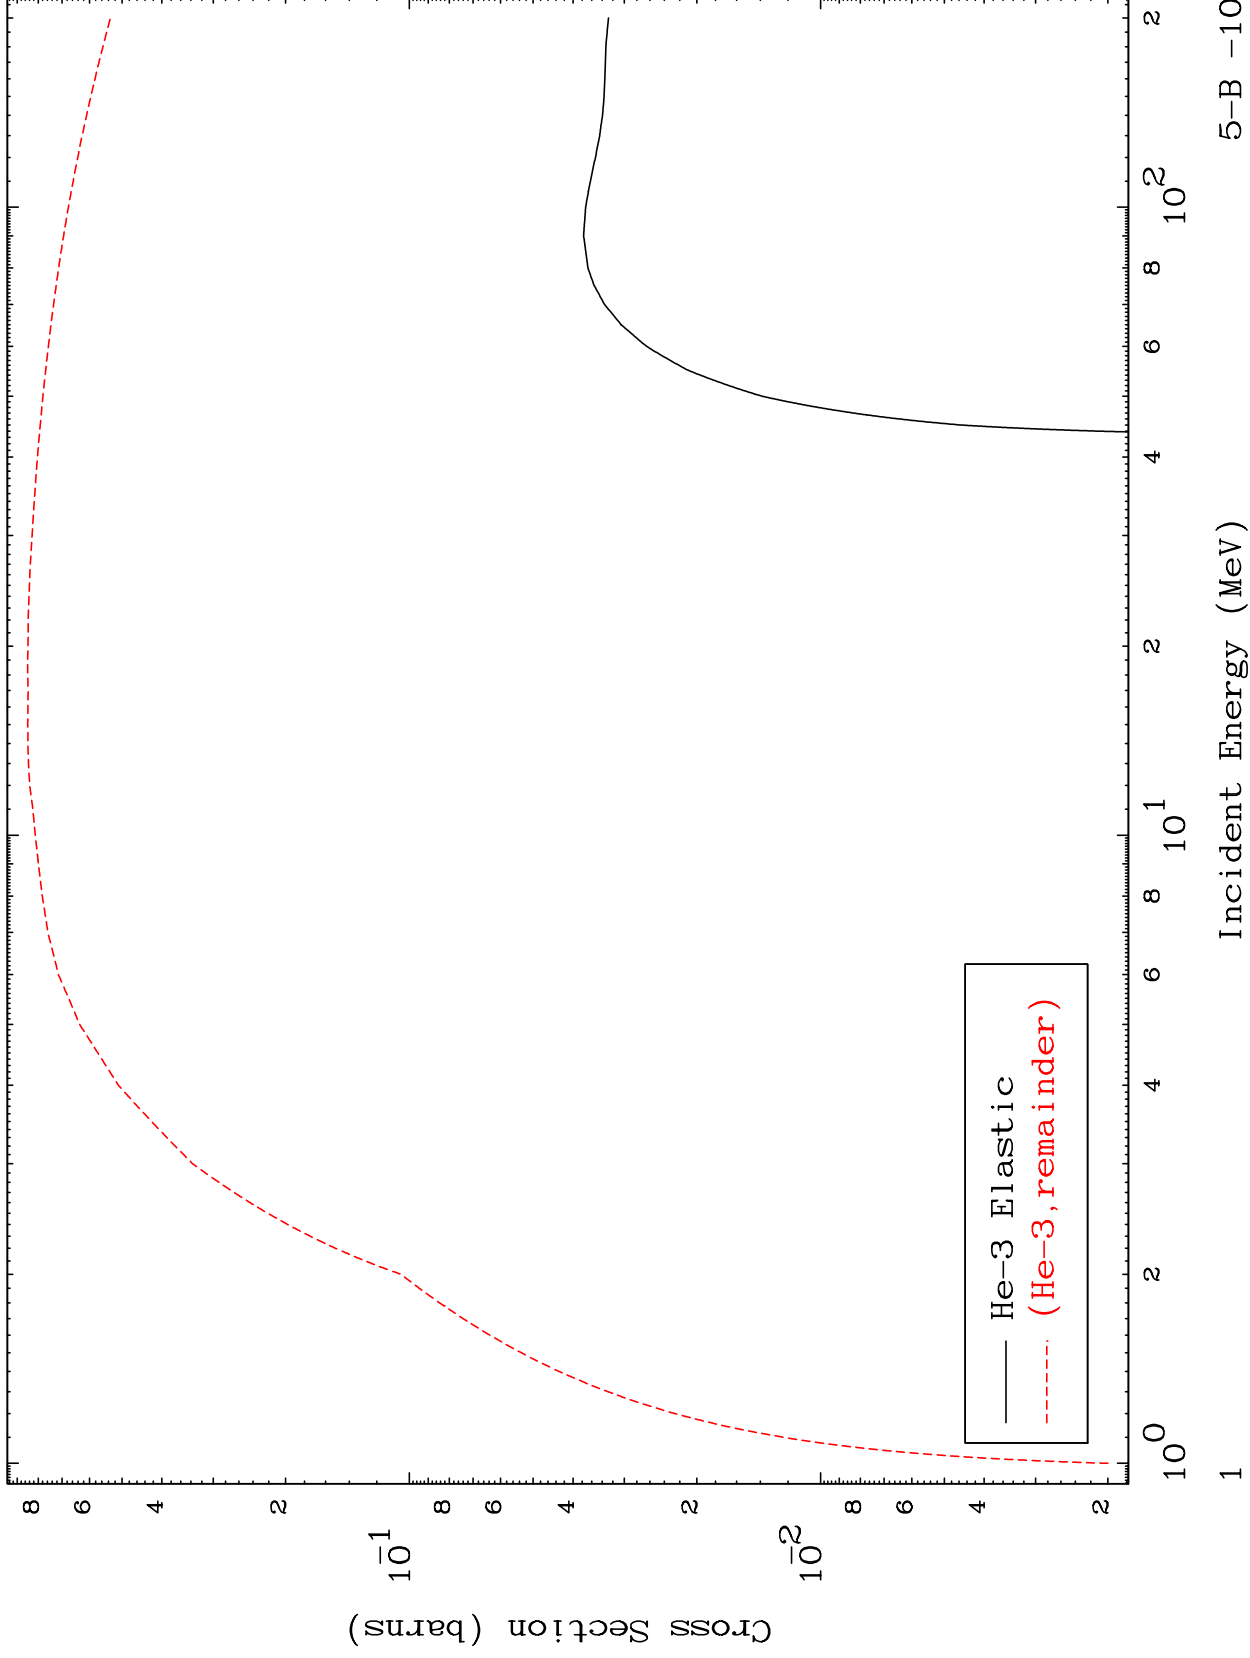

Press Mouse Button to Start

MAT 525

He-3 Major

5-B -10

0 Kelvin Cross Sections

5-B -10