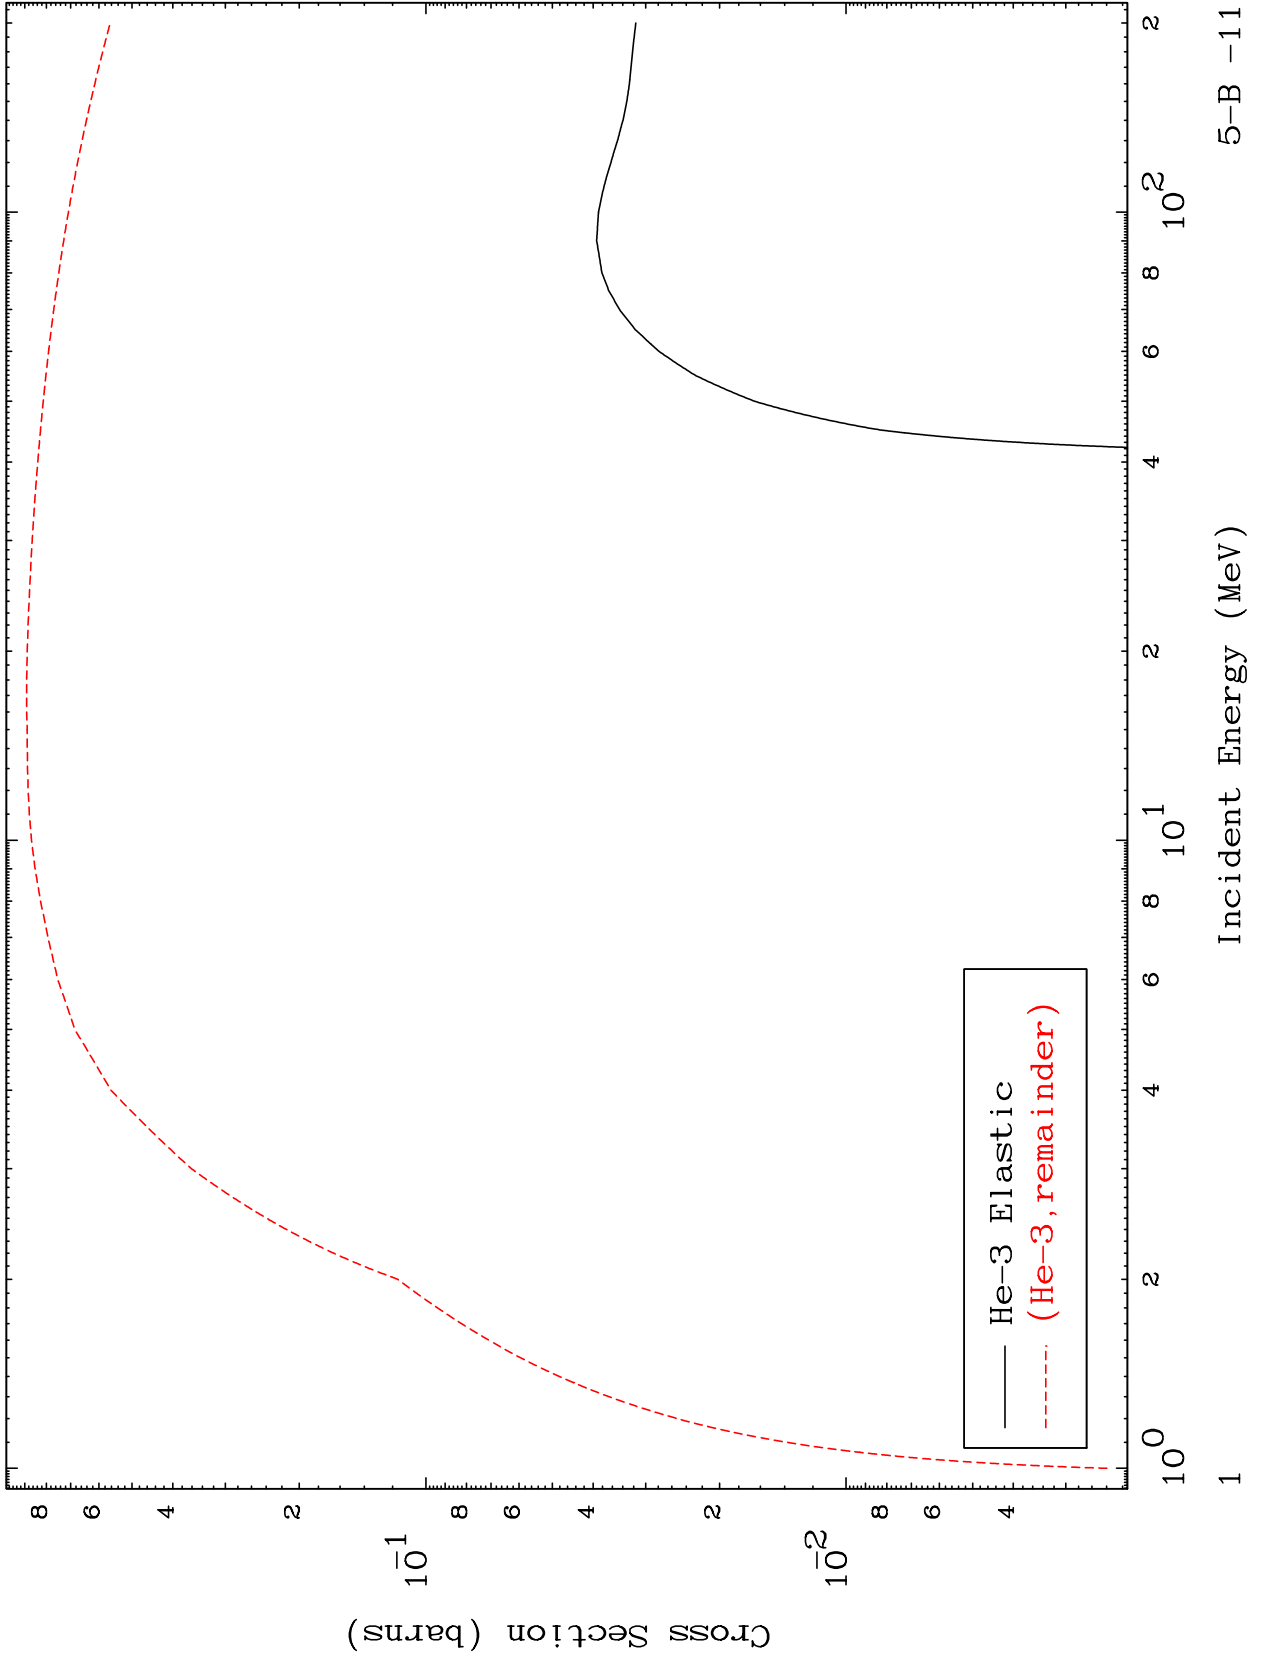

Press Mouse Button to Start

MAT 528

He-3 Major
0 Kelvin Cross Sections

5-B -11

5-B -11