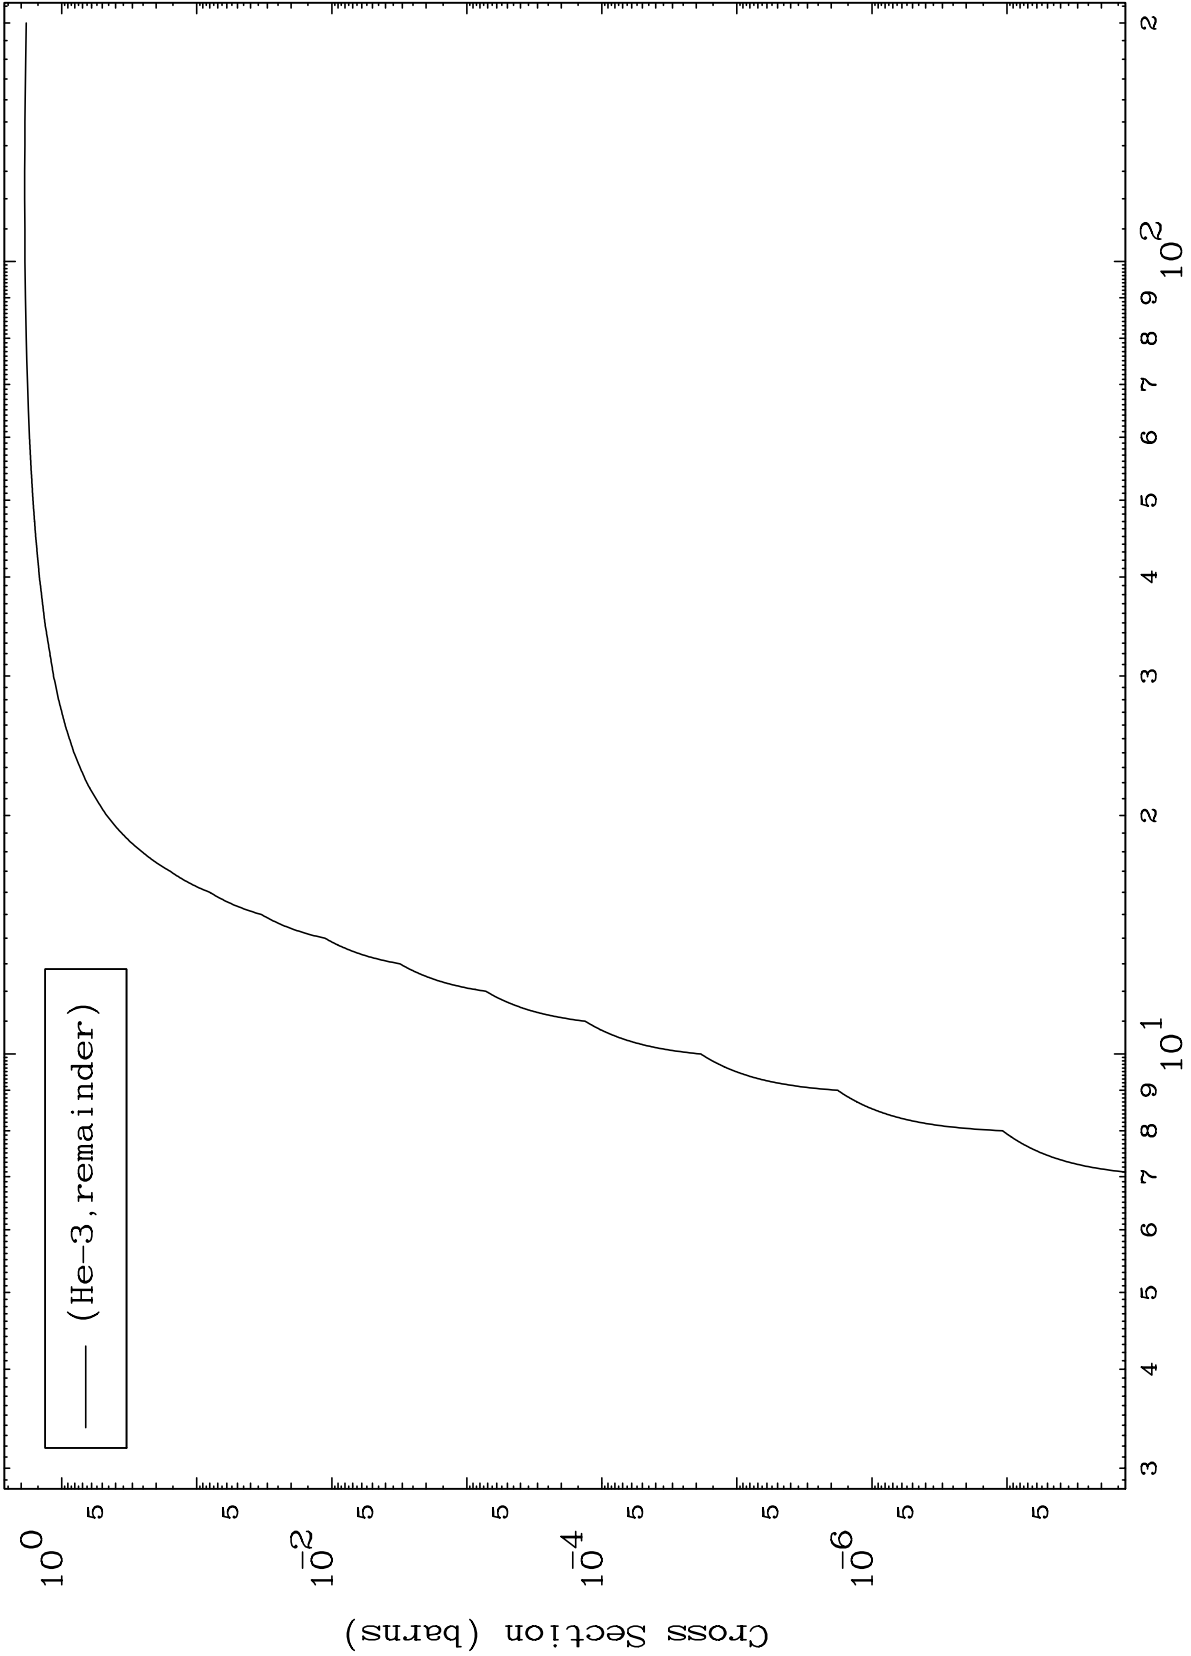

Press Mouse Button to Start

MAT 5598

He-3 Major

56-Ba-121

0 Kelvin Cross Sections

1

Incident Energy (MeV)

56-Ba-121