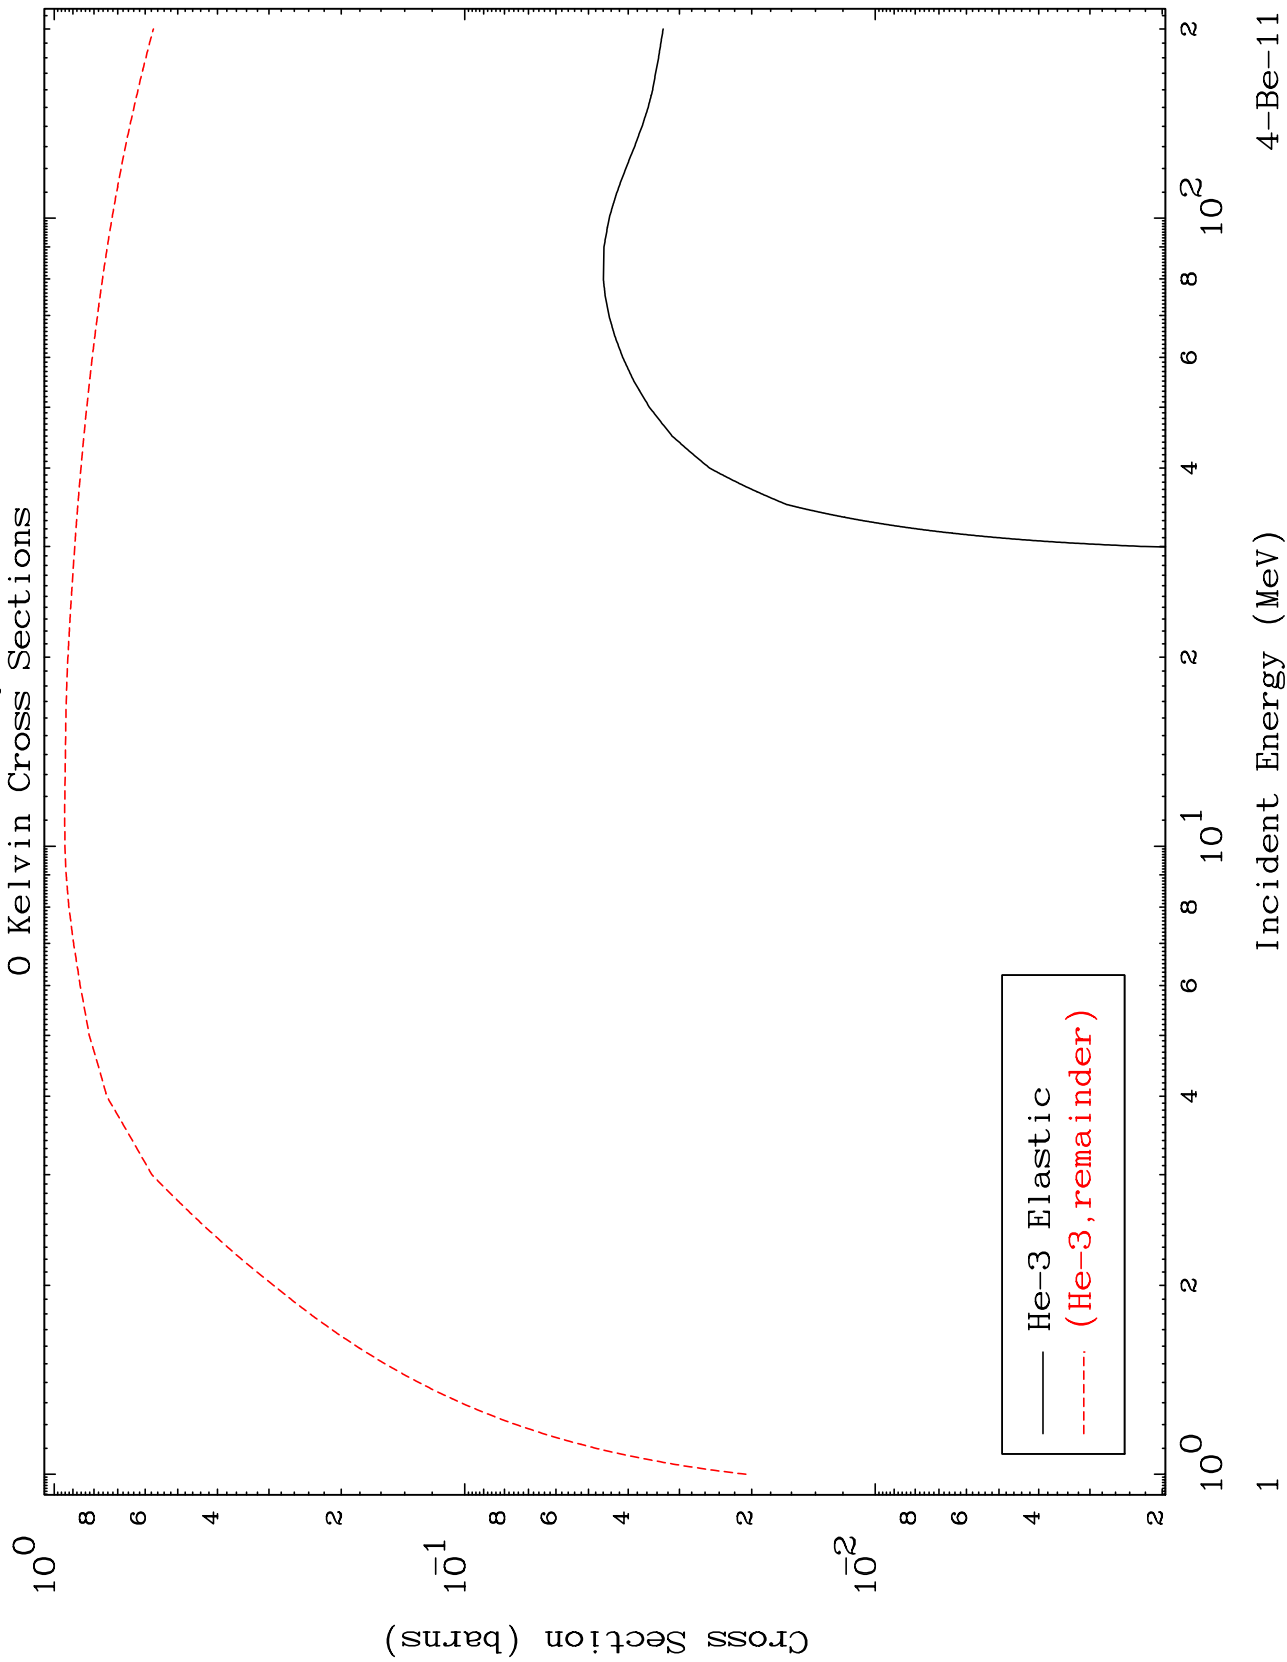

Press Mouse Button to Start

MAT 431

He-3 Major

0 Kelvin Cross Sections

4-Be-11

4-Be-11