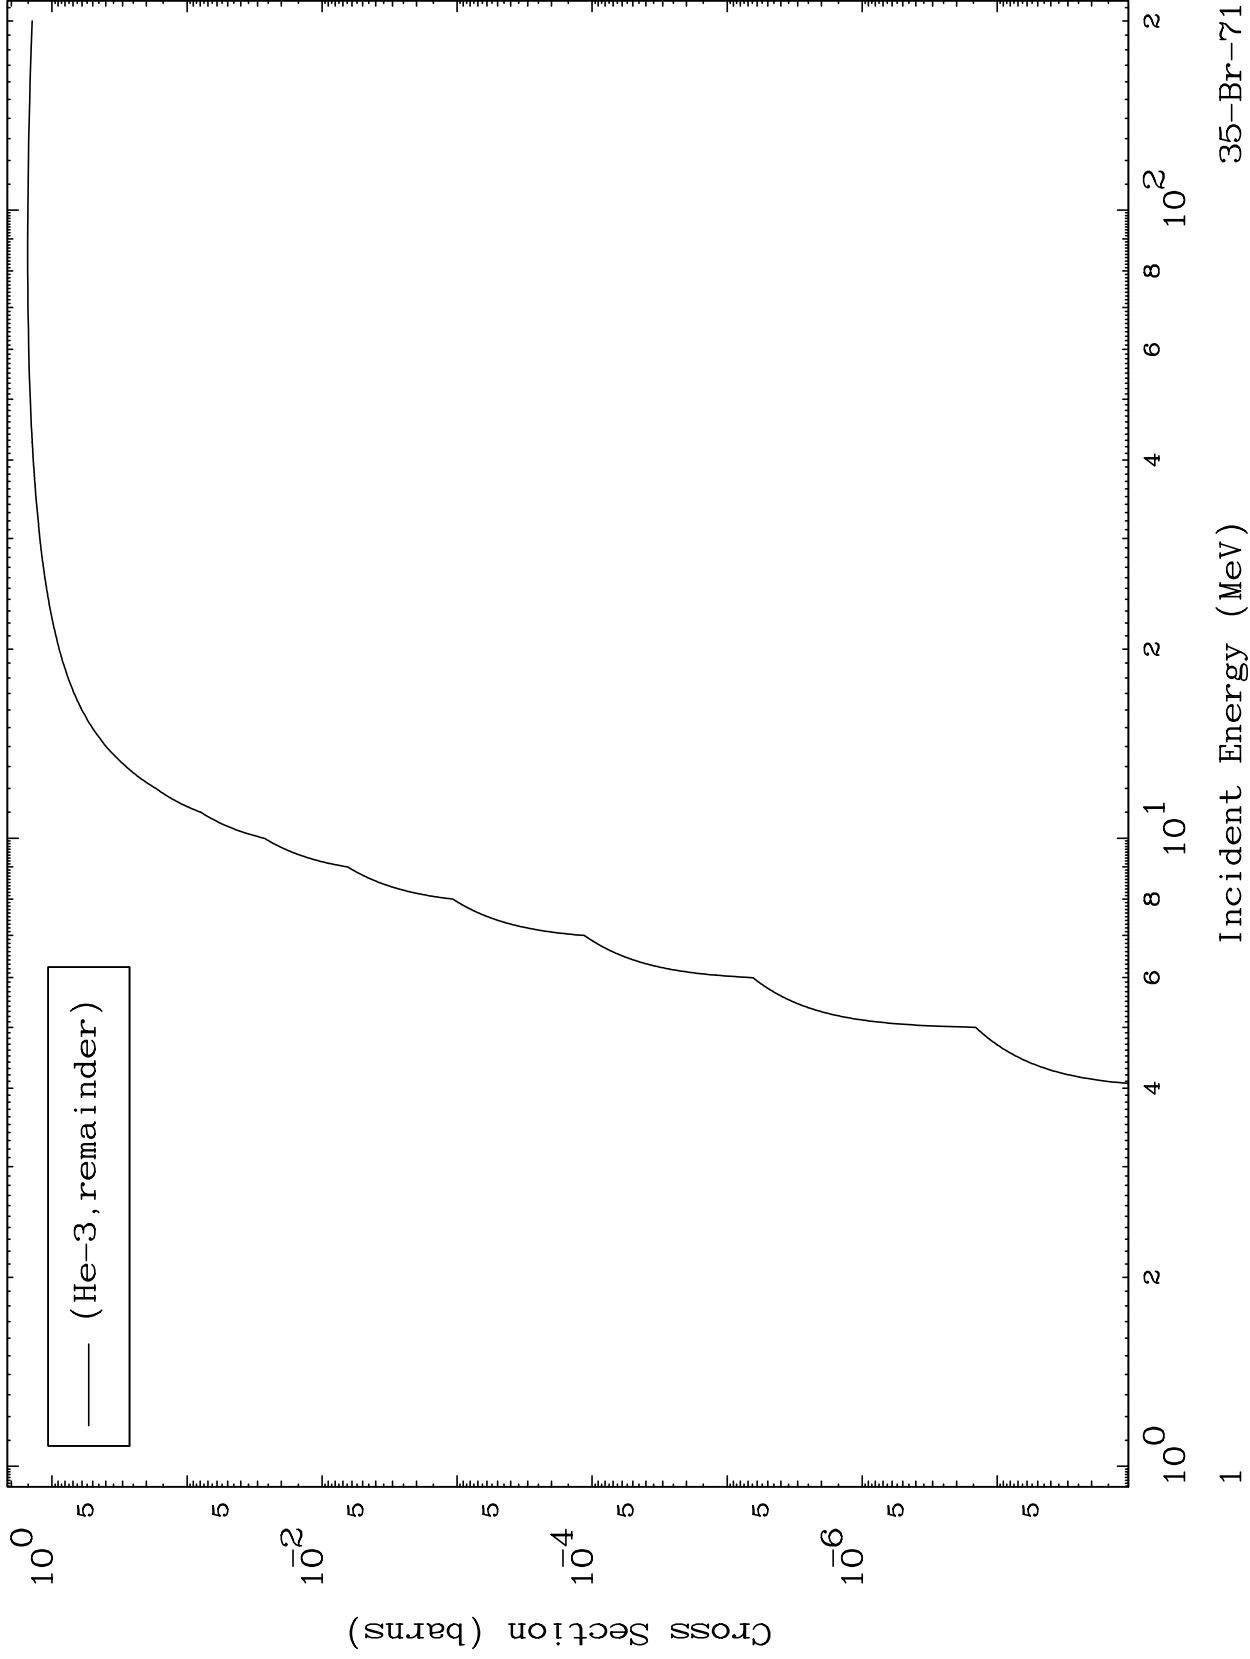

Press Mouse Button to Start

MAT 3501

He-3 Major

35-Br-71

0 Kelvin Cross Sections

35-Br-71

Incident Energy (MeV)