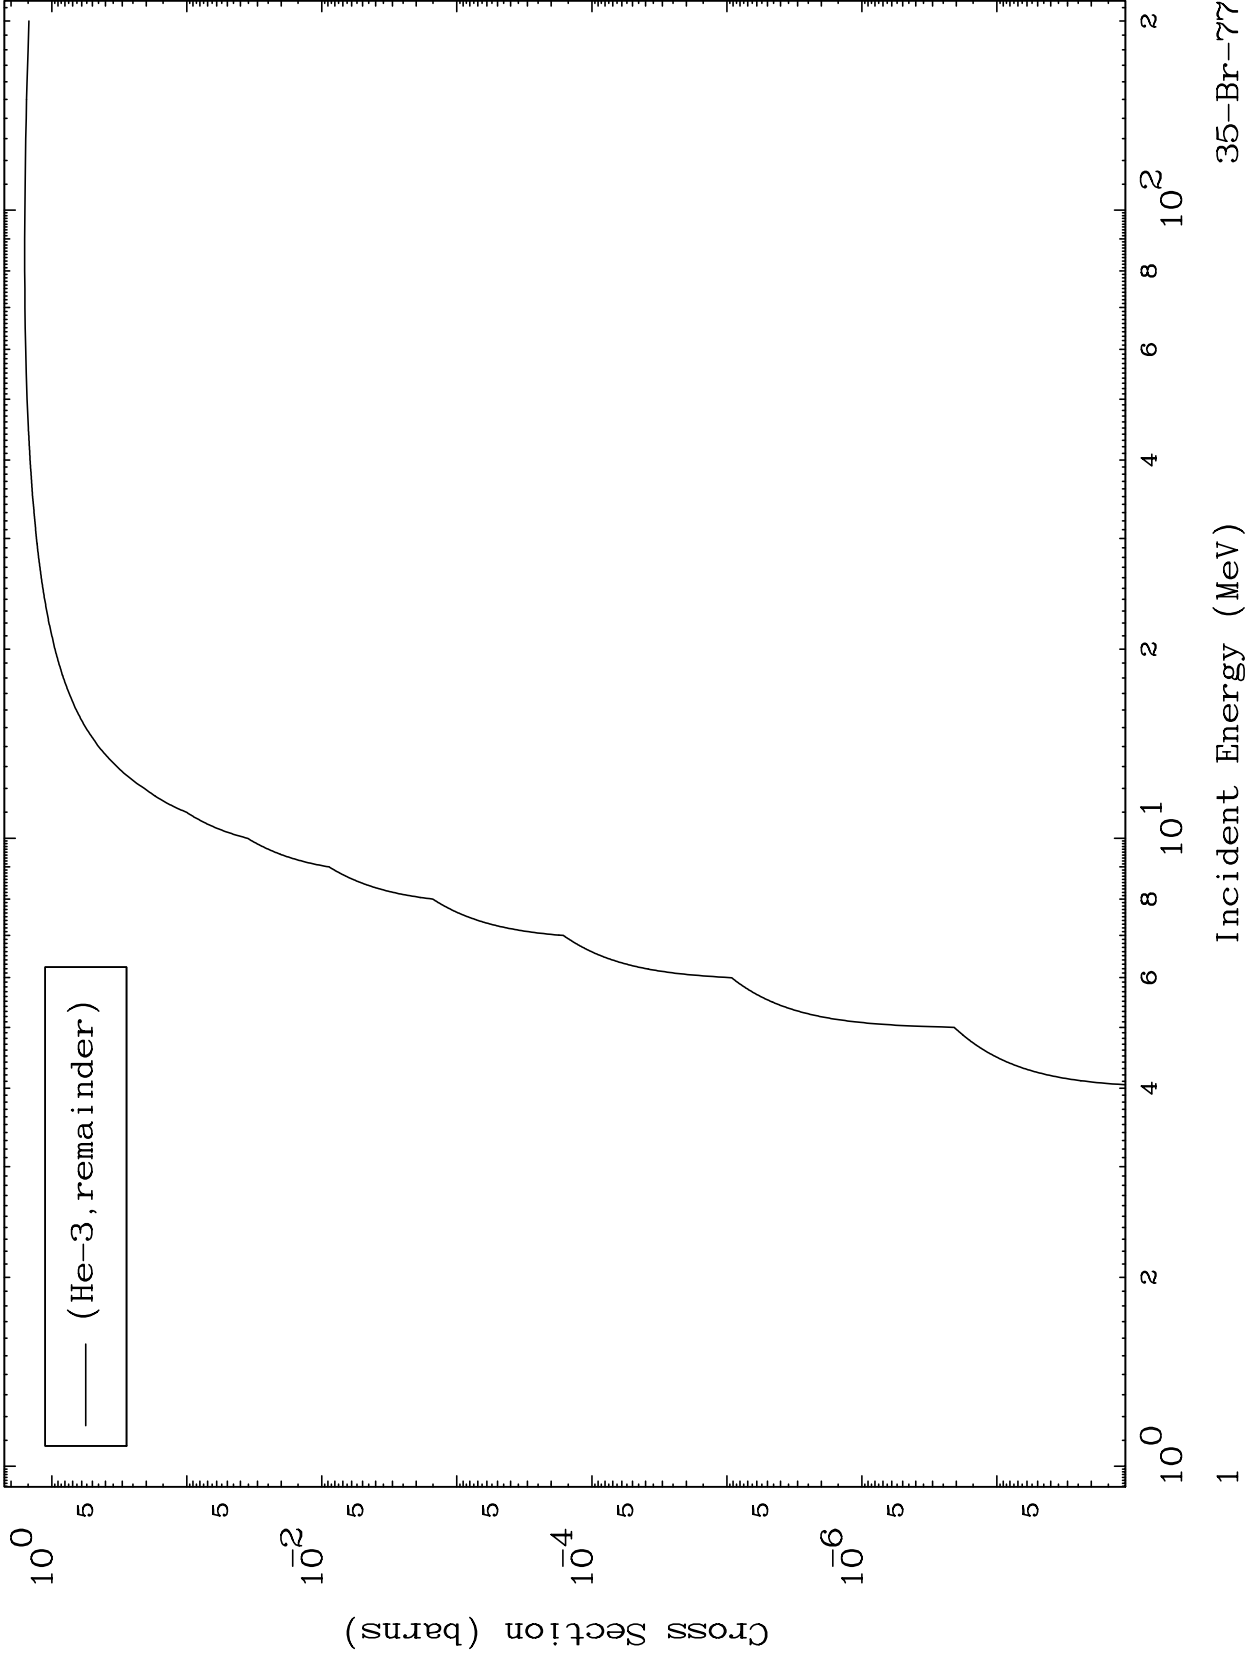

Press Mouse Button to Start

MAT 3520

He-3 Major

35-Br-77

0 Kelvin Cross Sections

35-Br-77

Incident Energy (MeV)

1