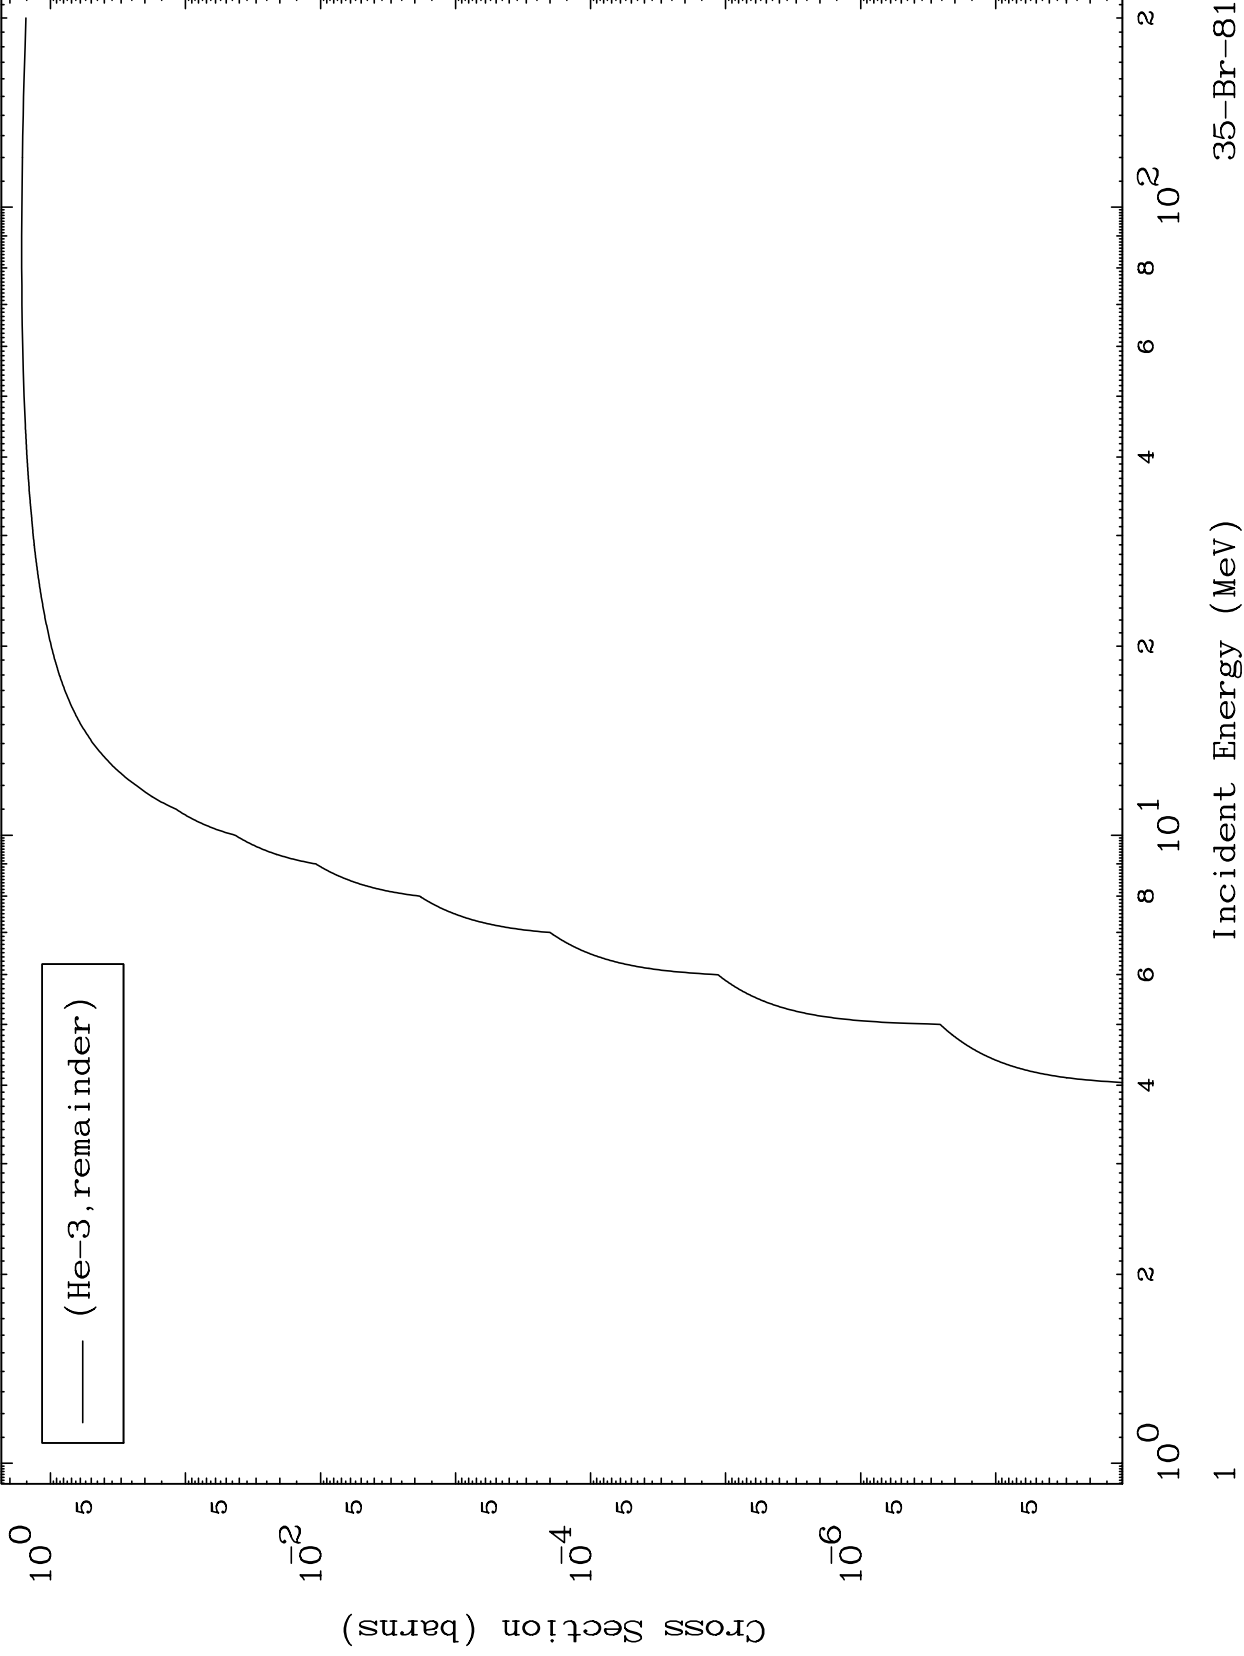

Press Mouse Button to Start

MAT 3531

He-3 Major

35-Br-81

0 Kelvin Cross Sections

35-Br-81