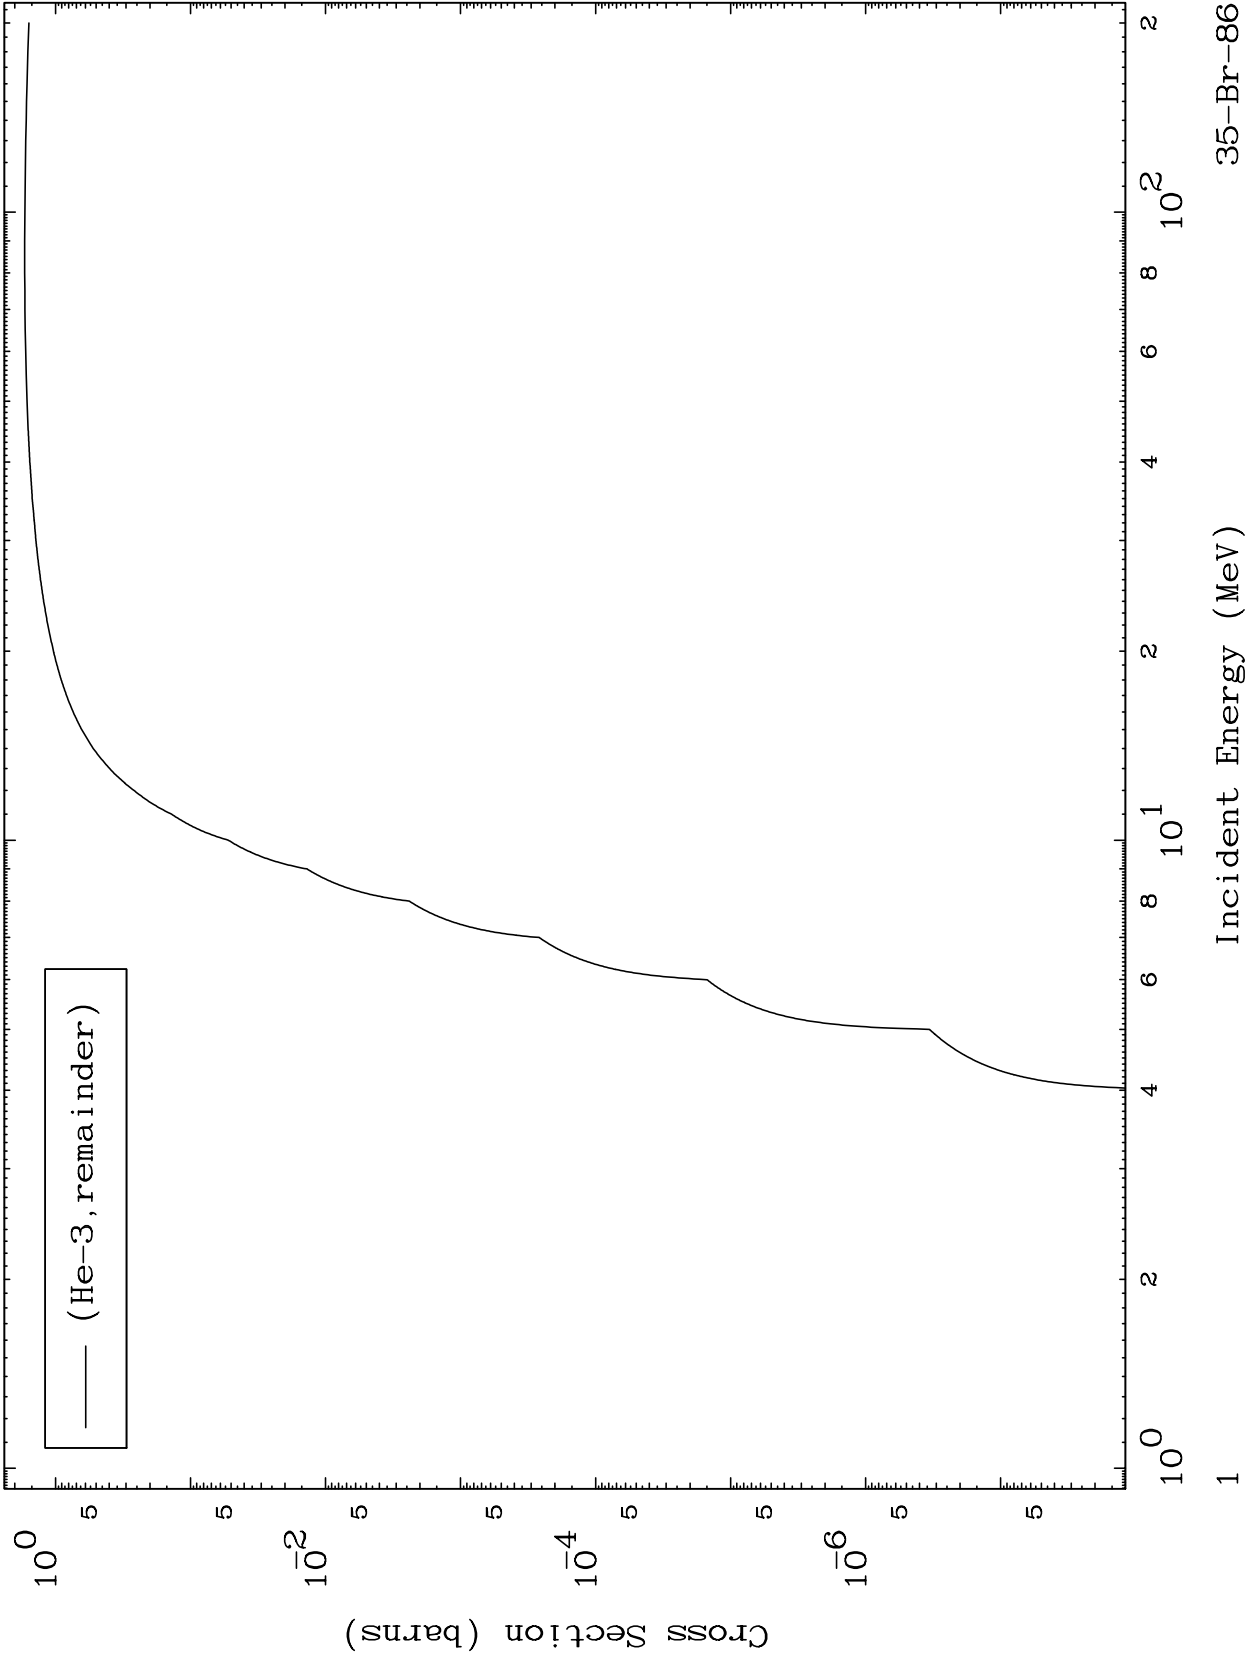

Press Mouse Button to Start

MAT 3546

He-3 Major

35-Br-86

0 Kelvin Cross Sections

35-Br-86

Incident Energy (MeV)