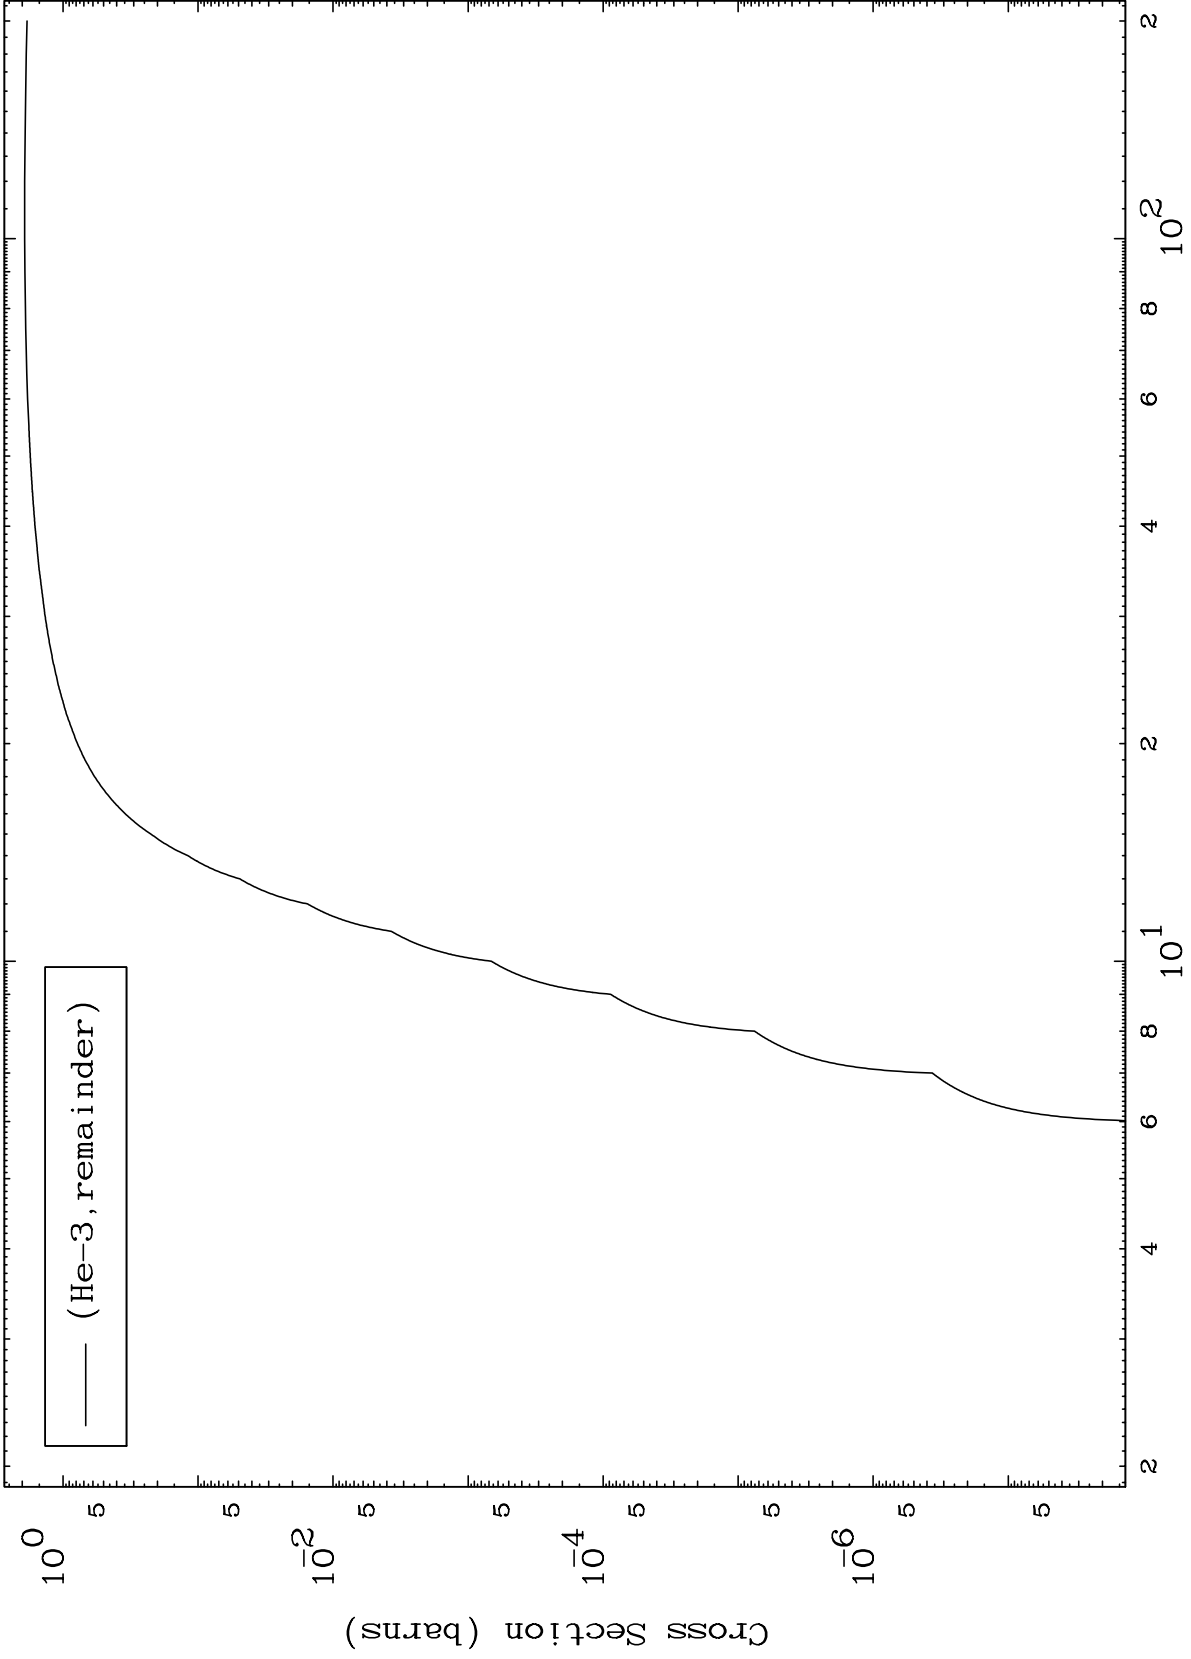

Press Mouse Button to Start

MAT 4864

He-3 Major

48-Cd-119

0 Kelvin Cross Sections

1

Incident Energy (MeV)

48-Cd-119