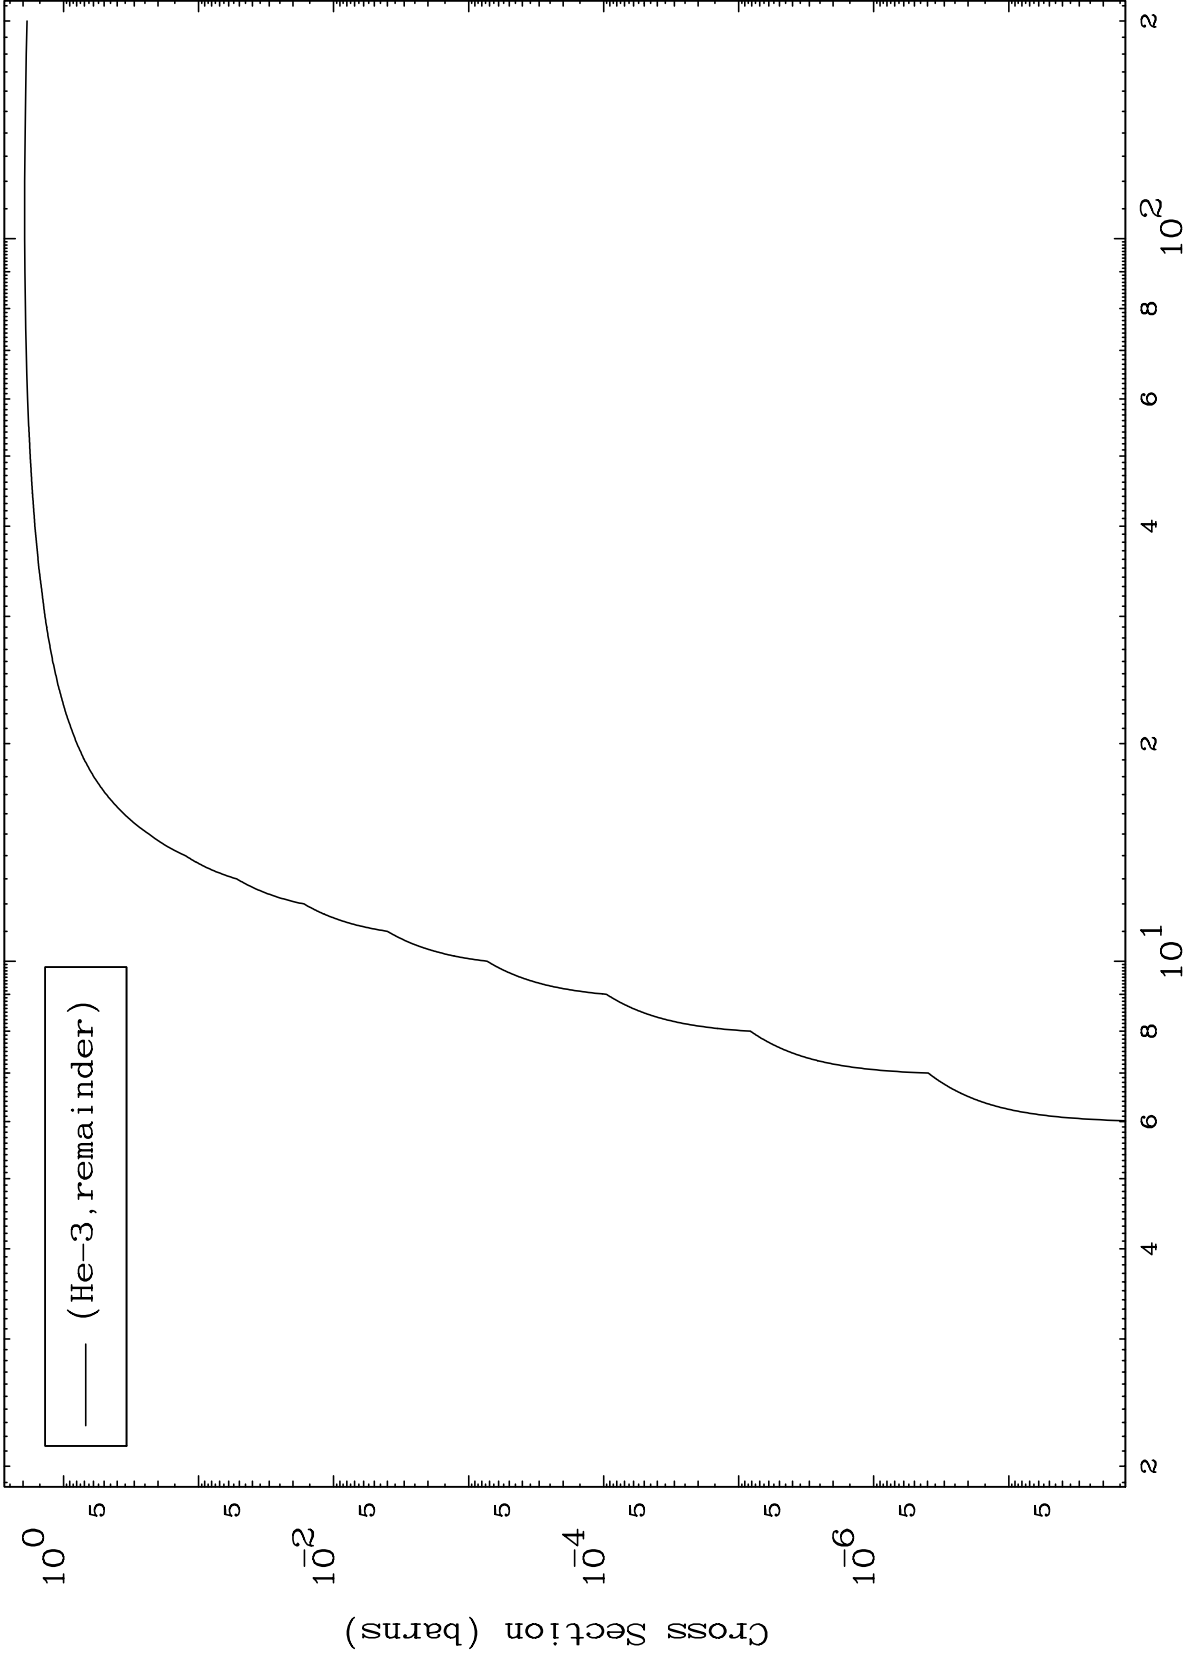

Press Mouse Button to Start

MAT 4870

He-3 Major

48-Cd-121

0 Kelvin Cross Sections

1

Incident Energy (MeV)

48-Cd-121