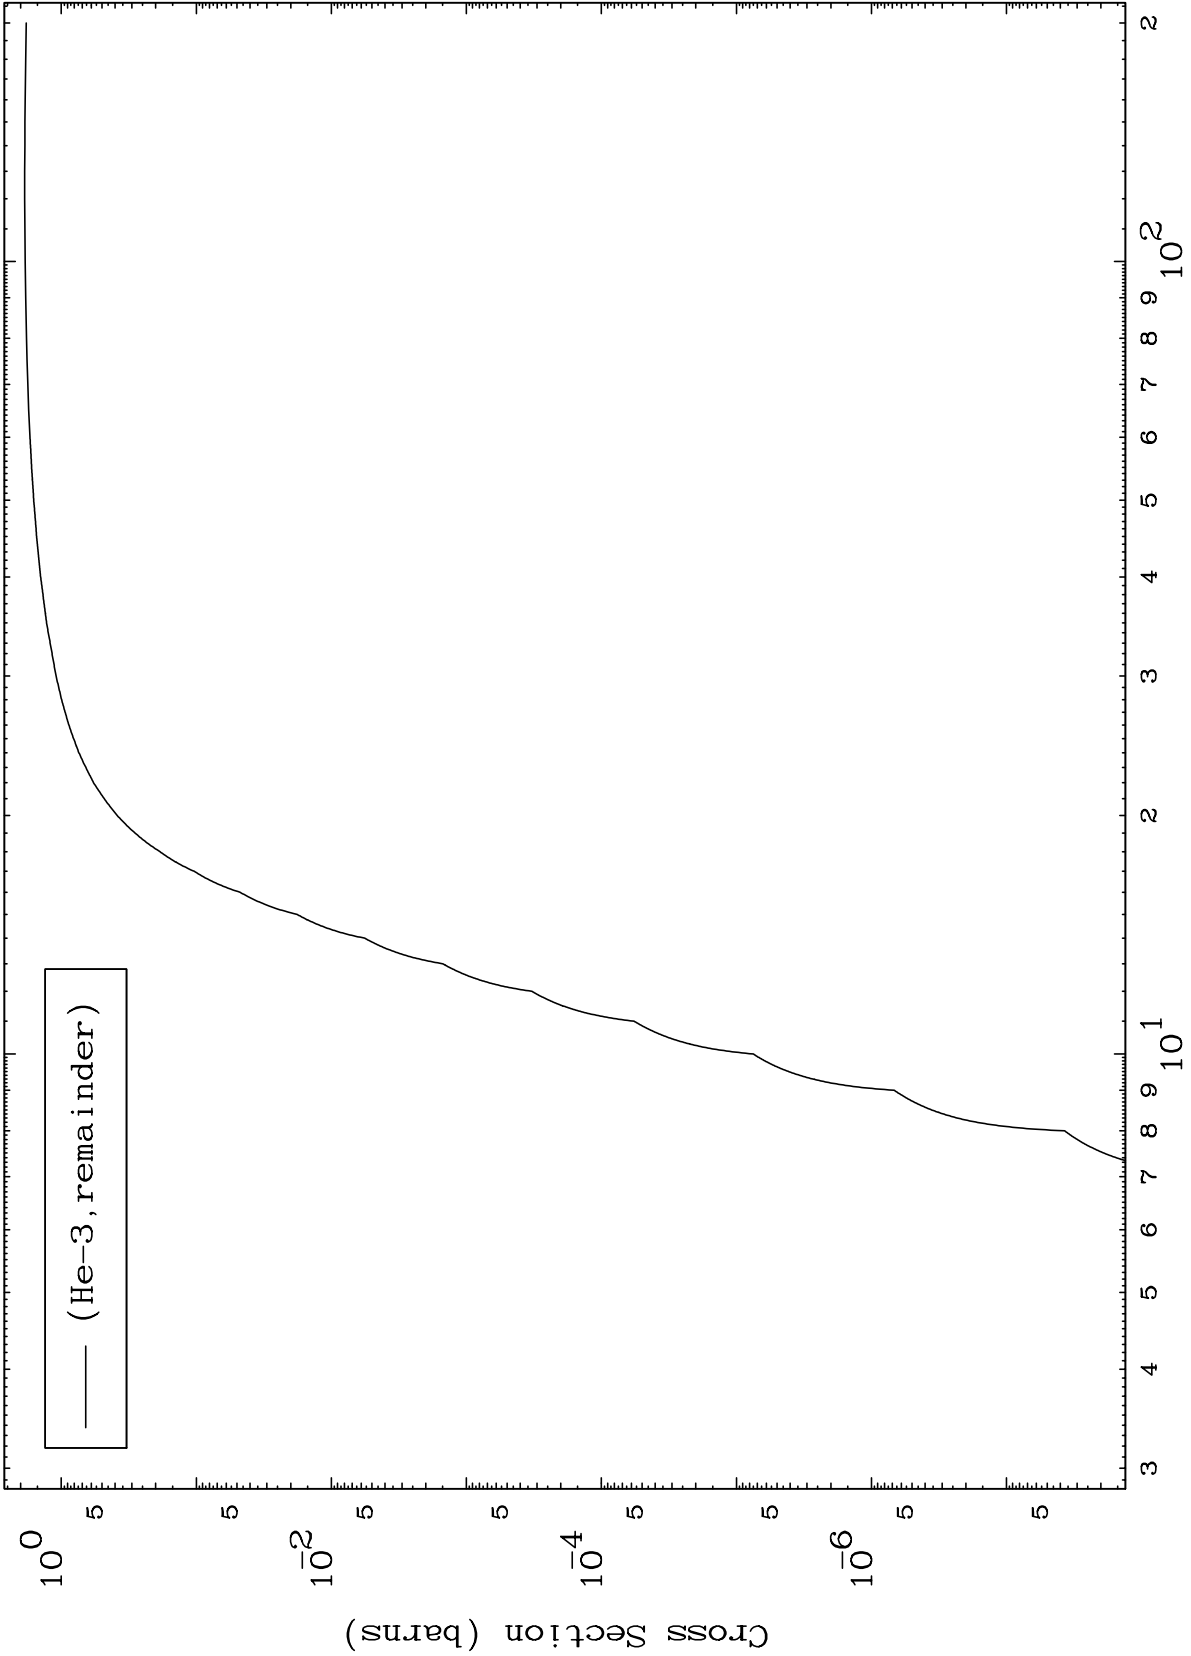

Press Mouse Button to Start

MAT 5780

He-3 Major

58-Ce-121

0 Kelvin Cross Sections

1

Incident Energy (MeV)

58-Ce-121