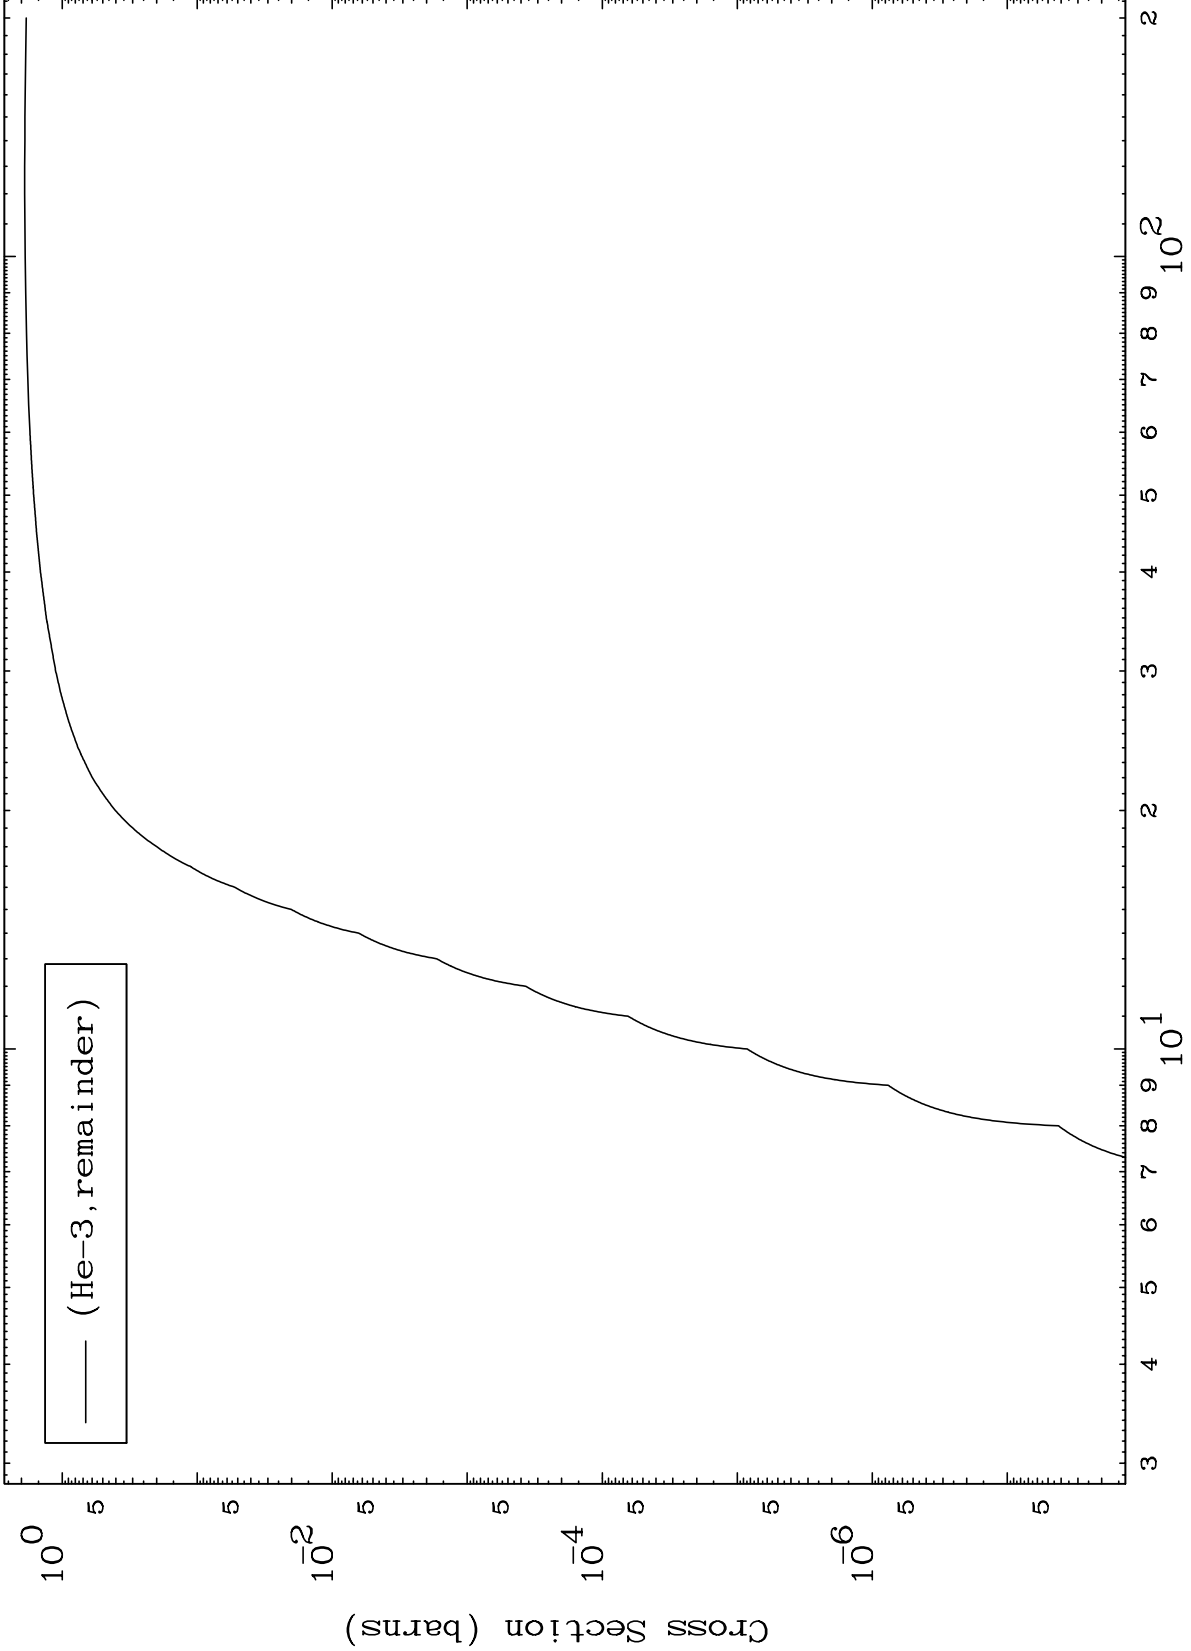

Press Mouse Button to Start

MAT 5789

He-3 Major

58-Ce-124

0 Kelvin Cross Sections

1

Incident Energy (MeV)

58-Ce-124