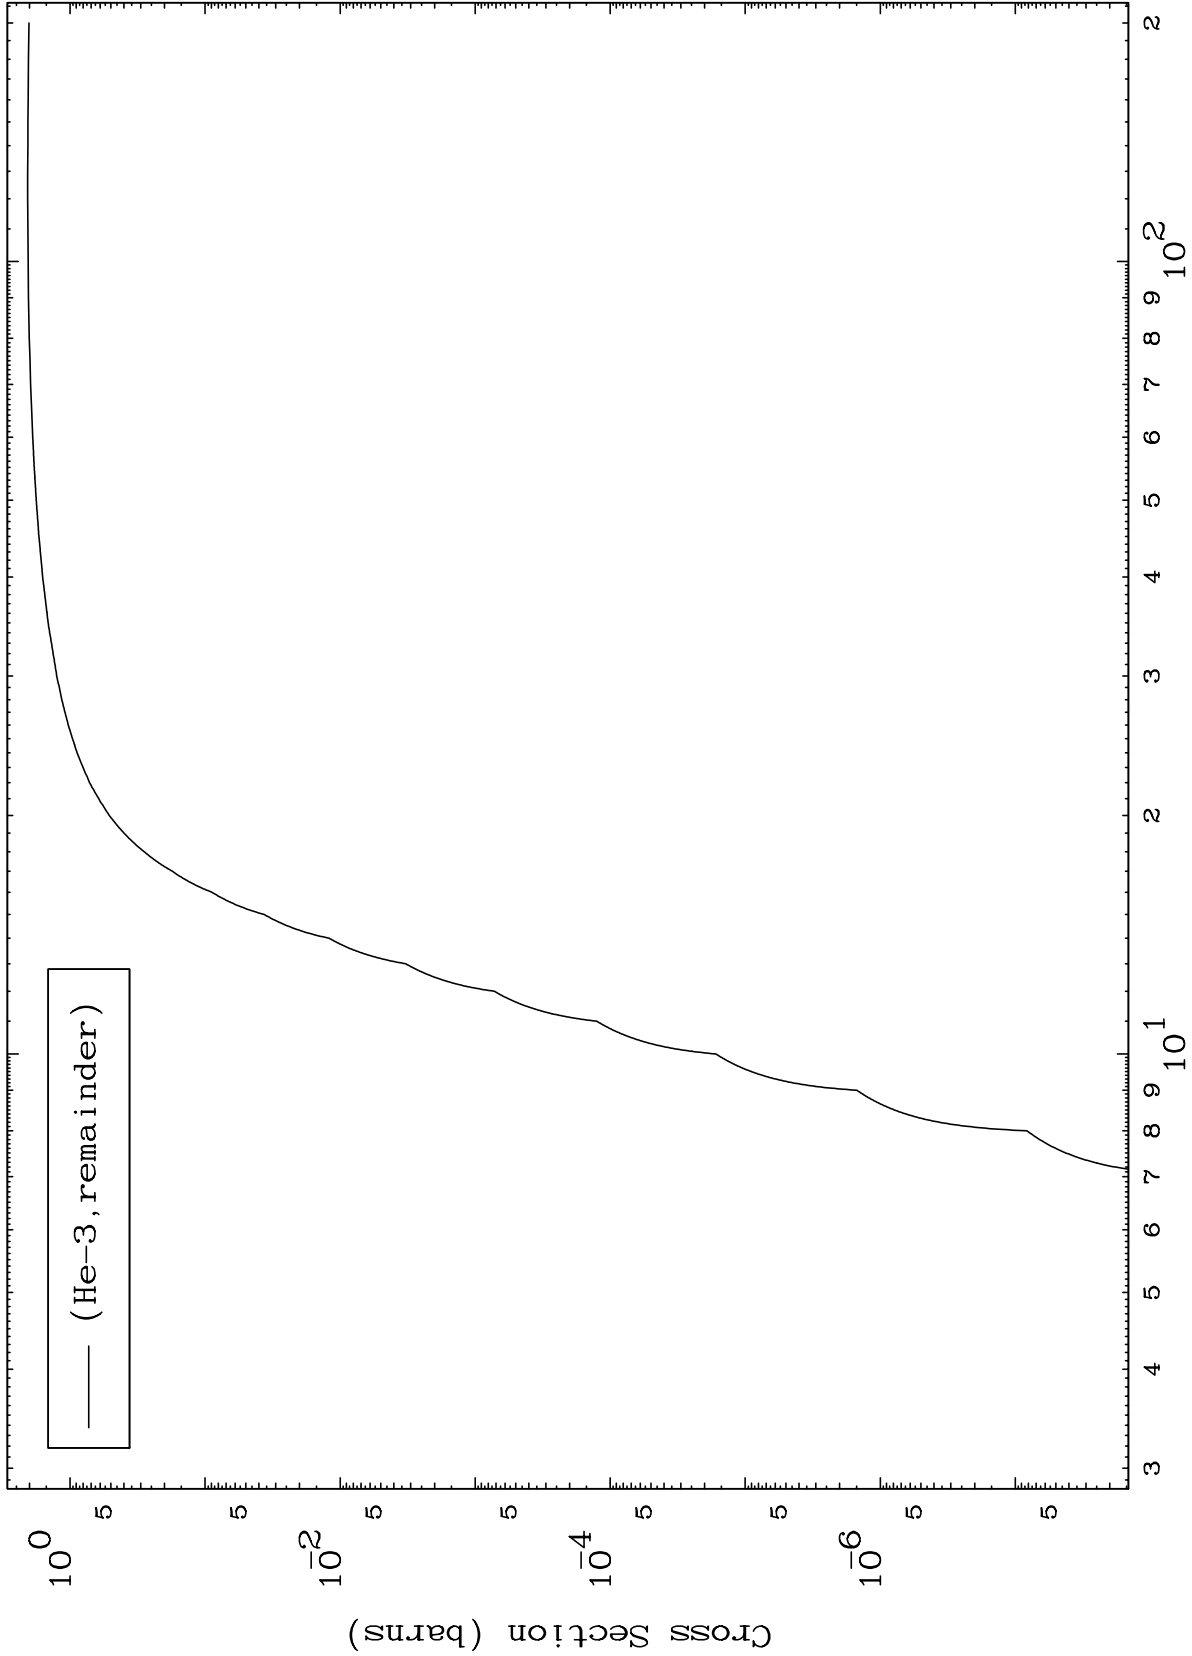

Press Mouse Button to Start

MAT 5843

He-3 Major

58-Ce-142

0 Kelvin Cross Sections

1

Incident Energy (MeV)

58-Ce-142