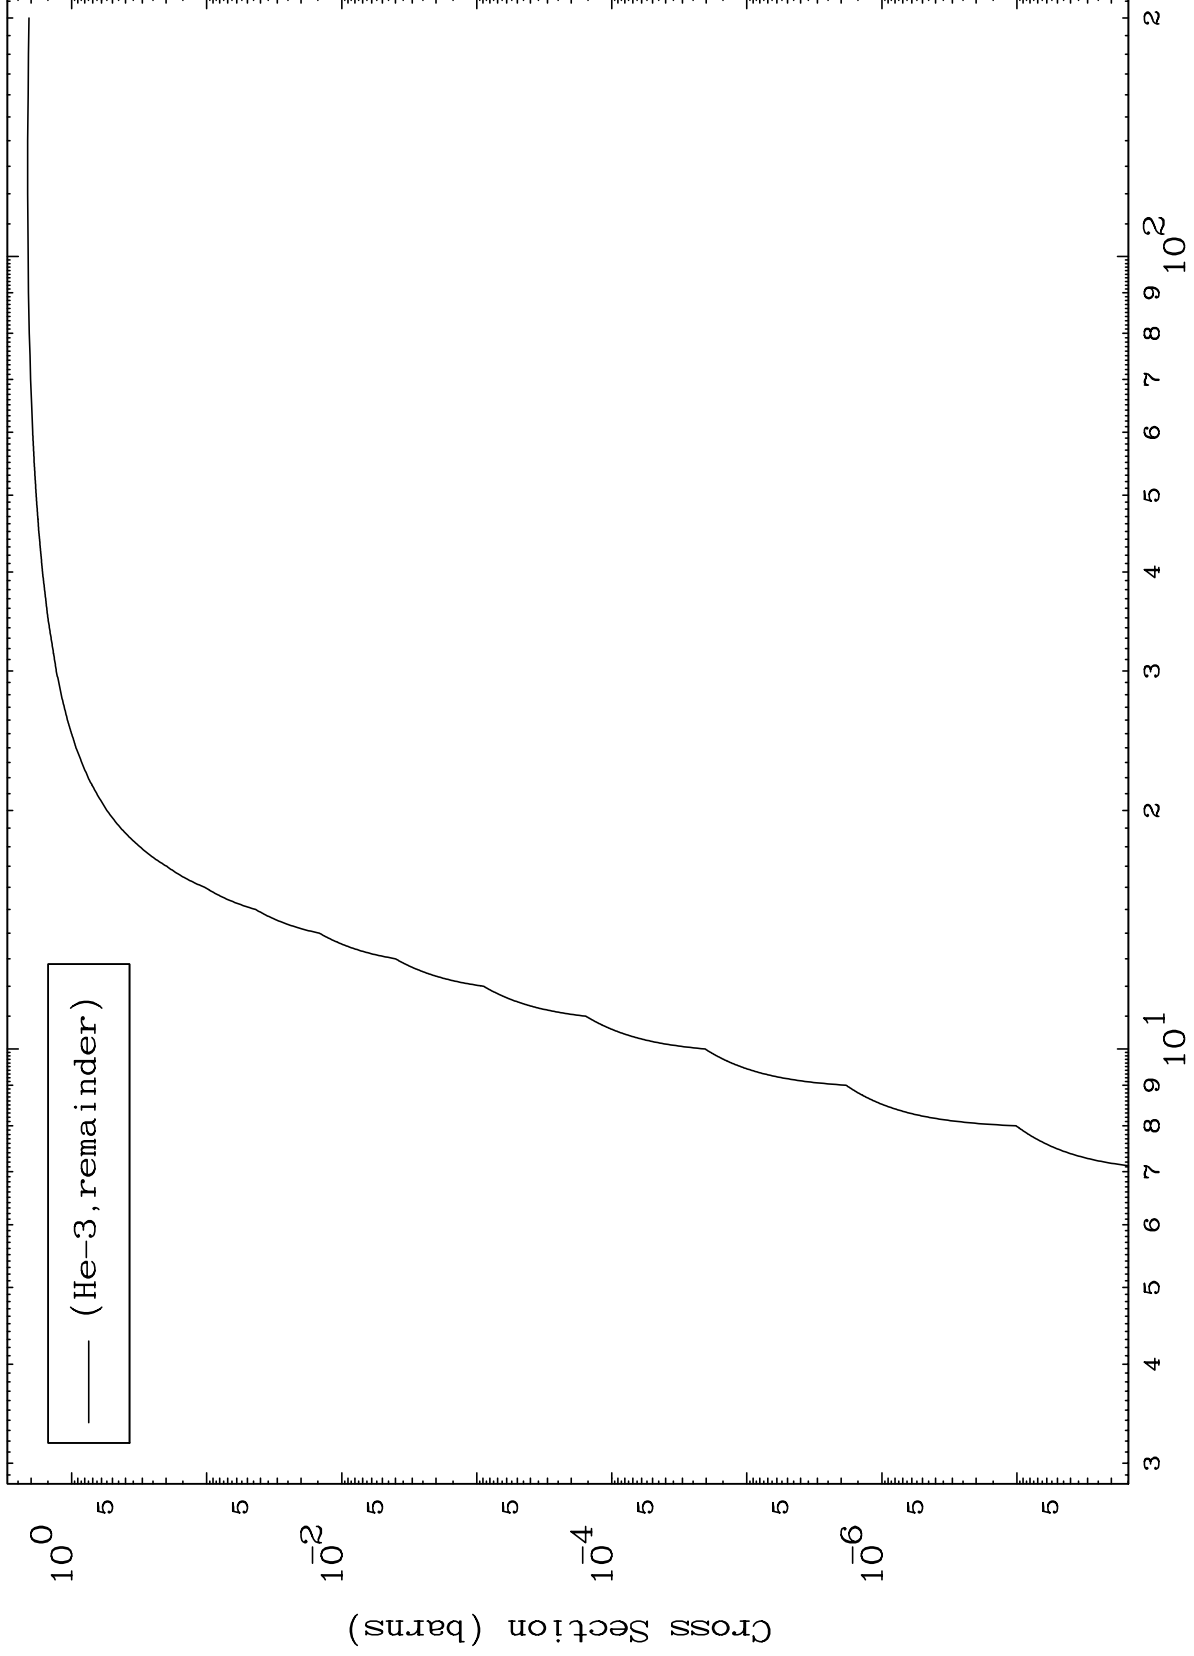

Press Mouse Button to Start

MAT 5861

He-3 Major

58-Ce-148

0 Kelvin Cross Sections

1

Incident Energy (MeV)

58-Ce-148