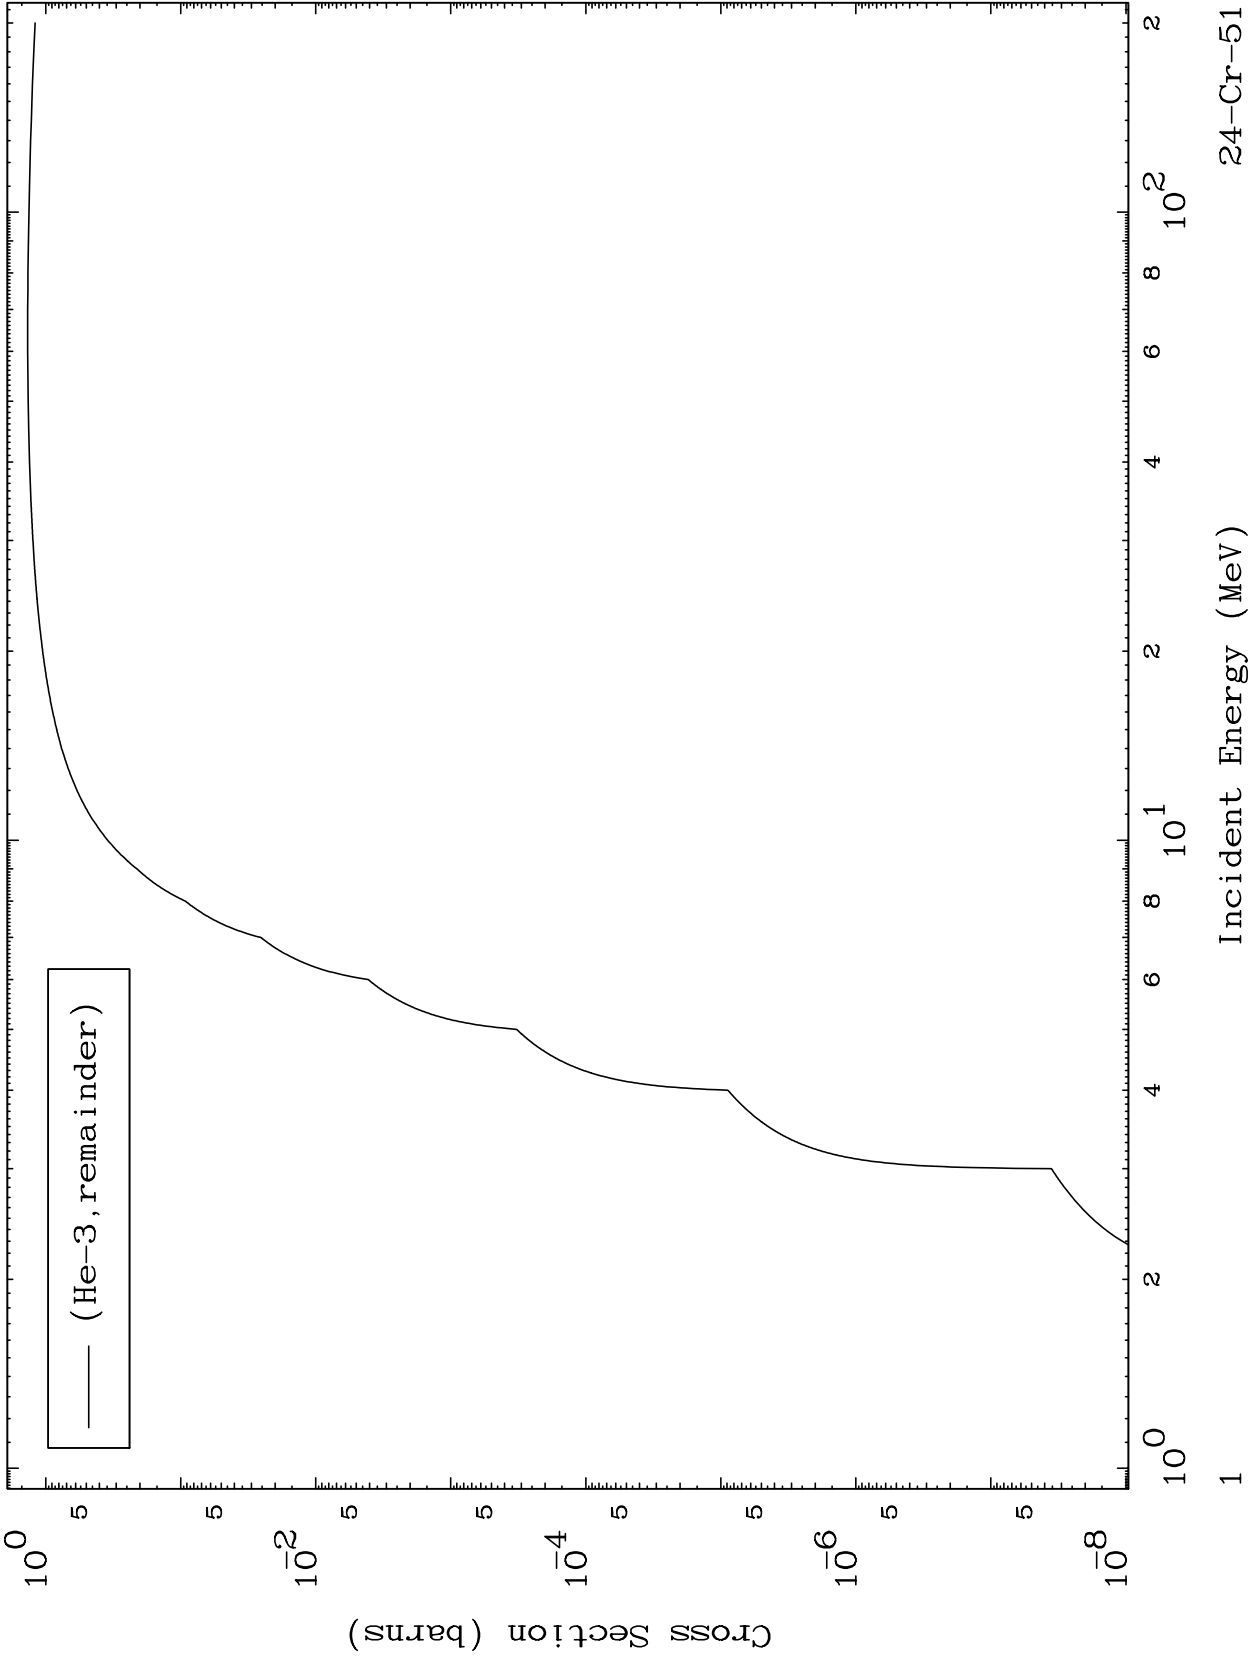

Press Mouse Button to Start

MAT 2428

He-3 Major

24-Cr-51

0 Kelvin Cross Sections

Incident Energy (MeV)

24-Cr-51