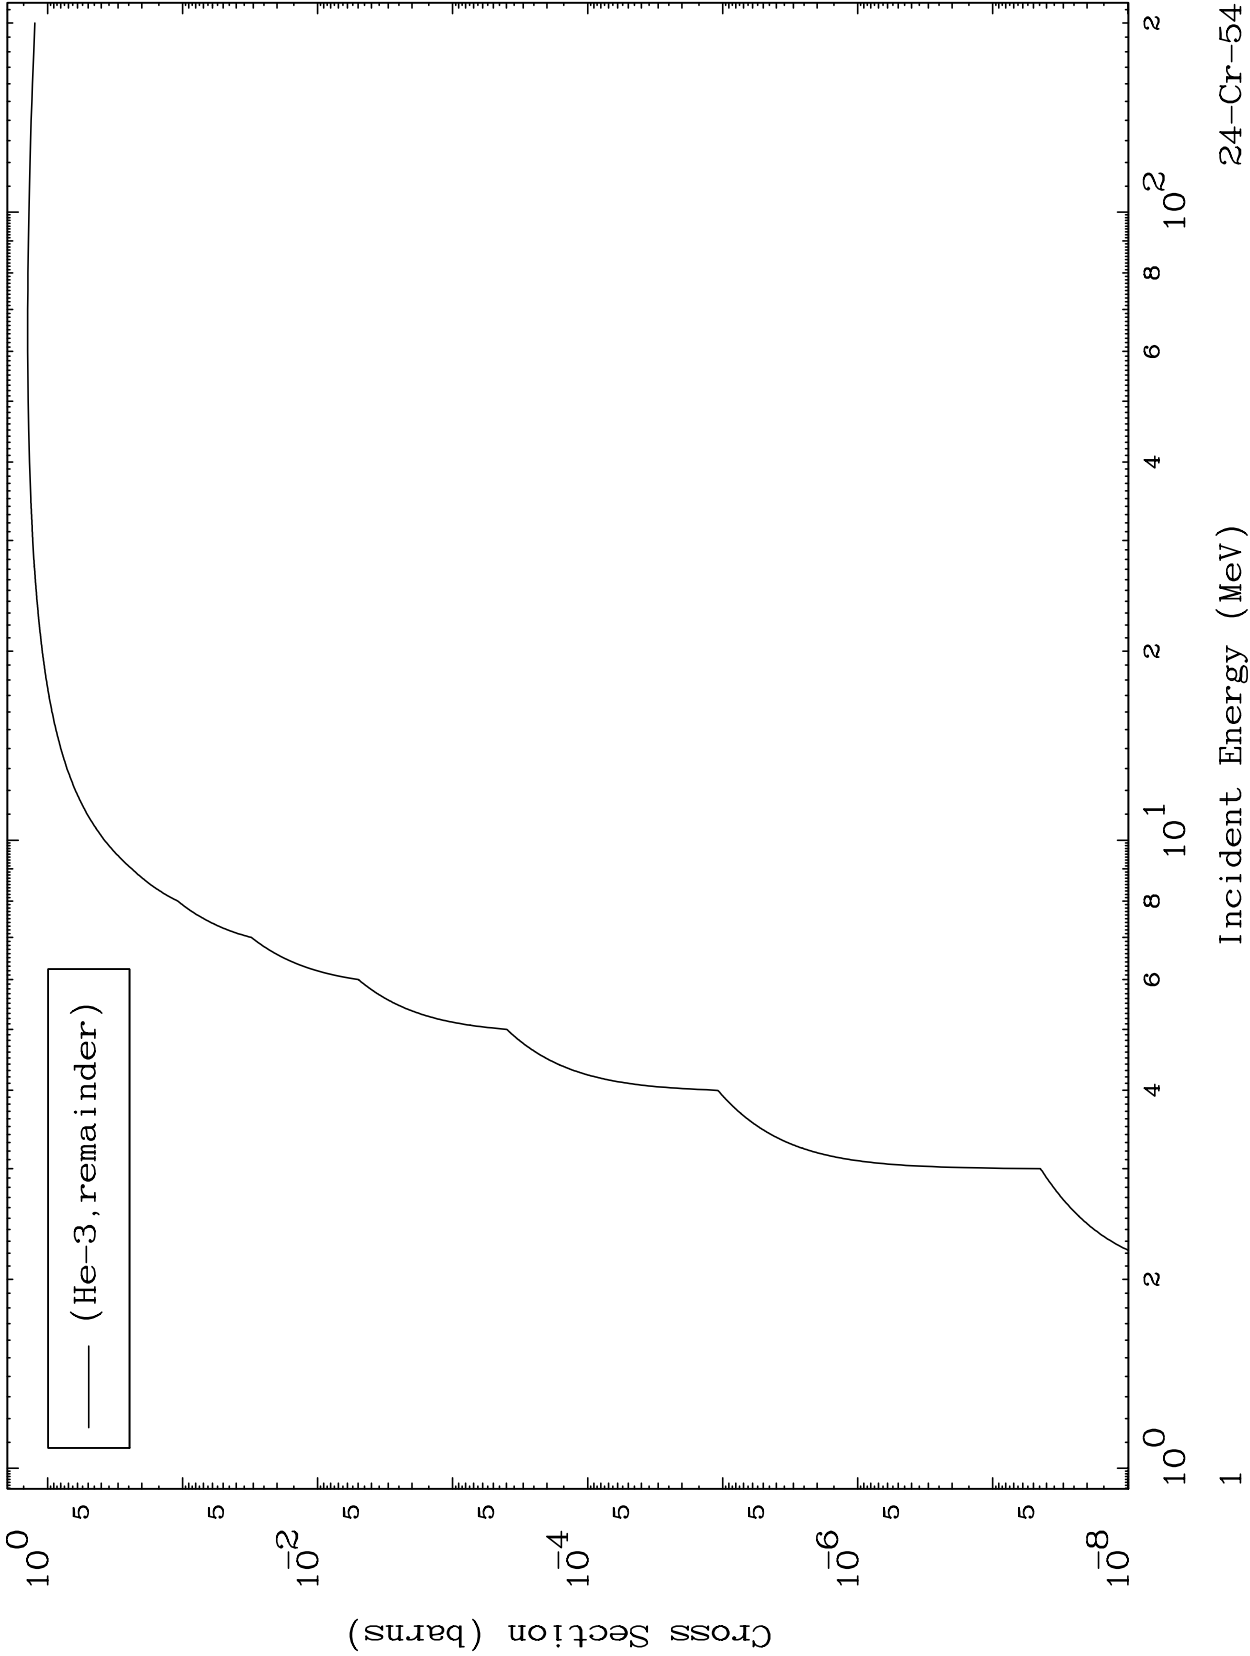

Press Mouse Button to Start

MAT 2437

He-3 Major

24-Cr-54

0 Kelvin Cross Sections

Incident Energy (MeV)

24-Cr-54