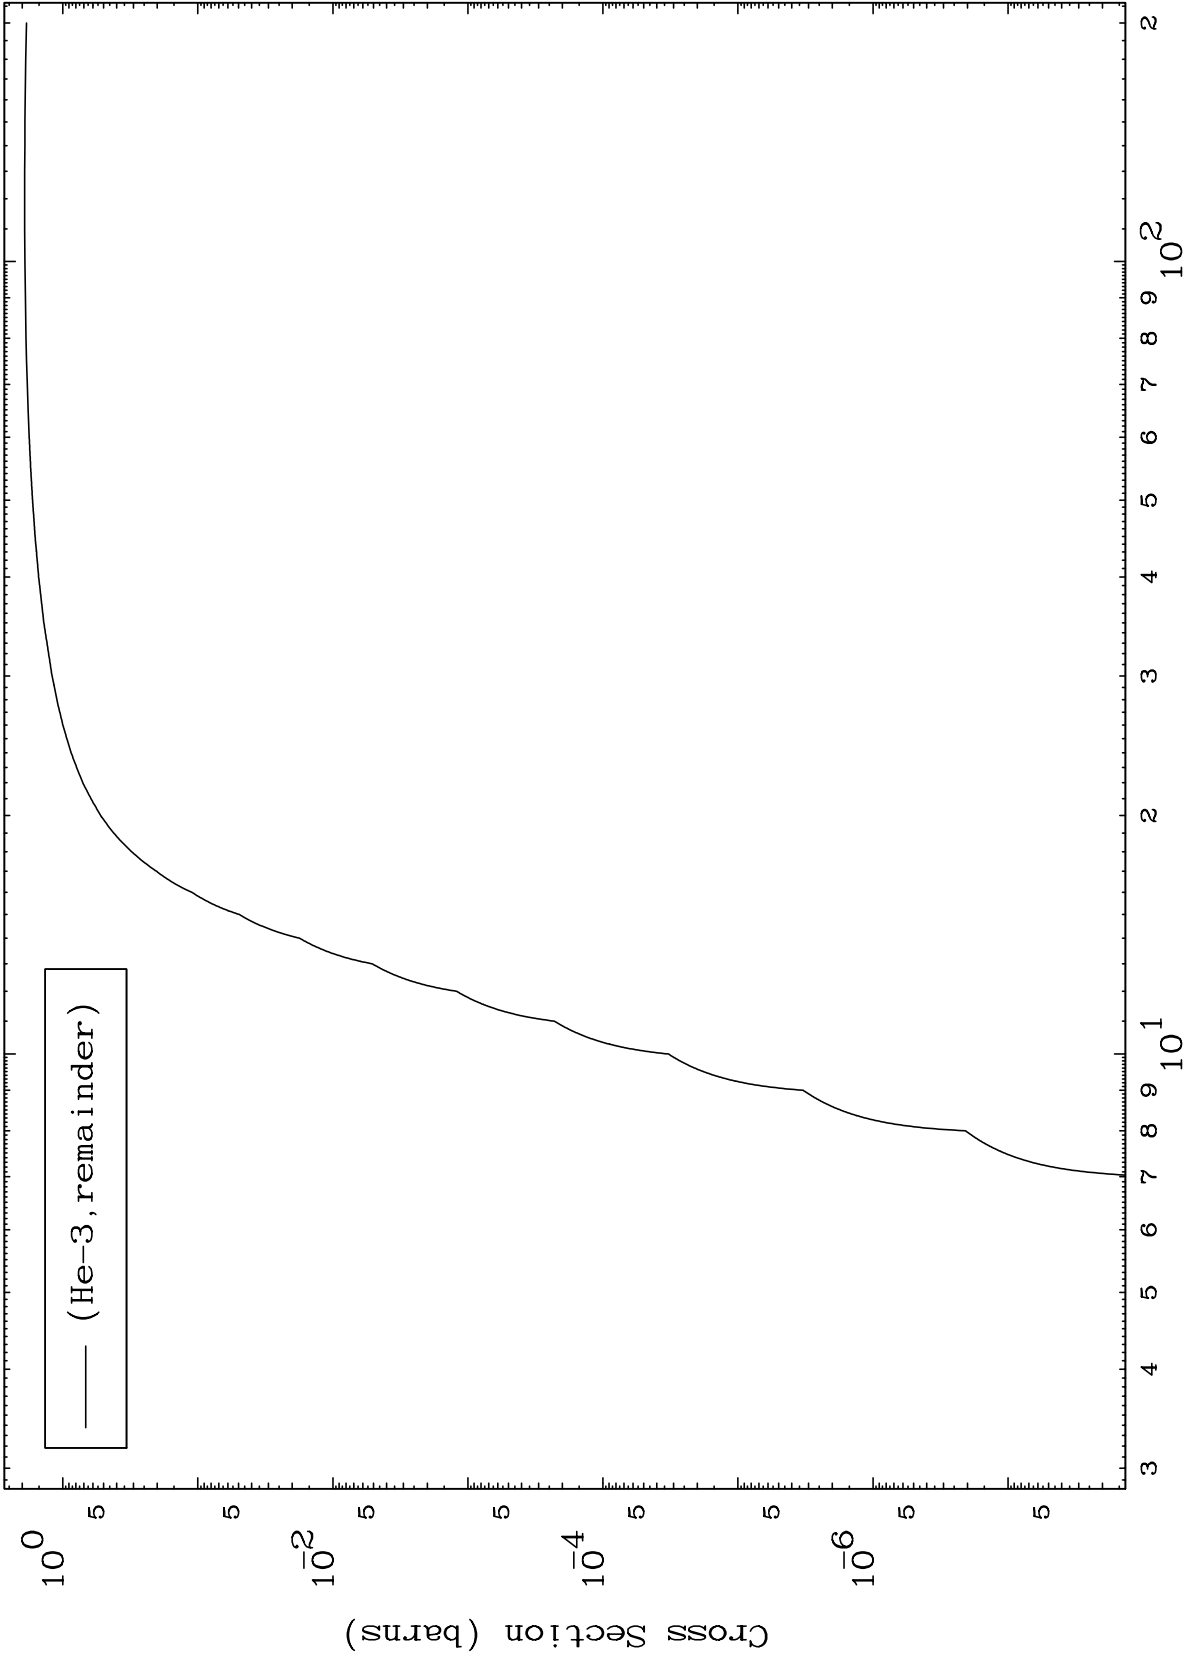

Press Mouse Button to Start

MAT 5499

He-3 Major

55-Cs-124

0 Kelvin Cross Sections

1

Incident Energy (MeV)

55-Cs-124