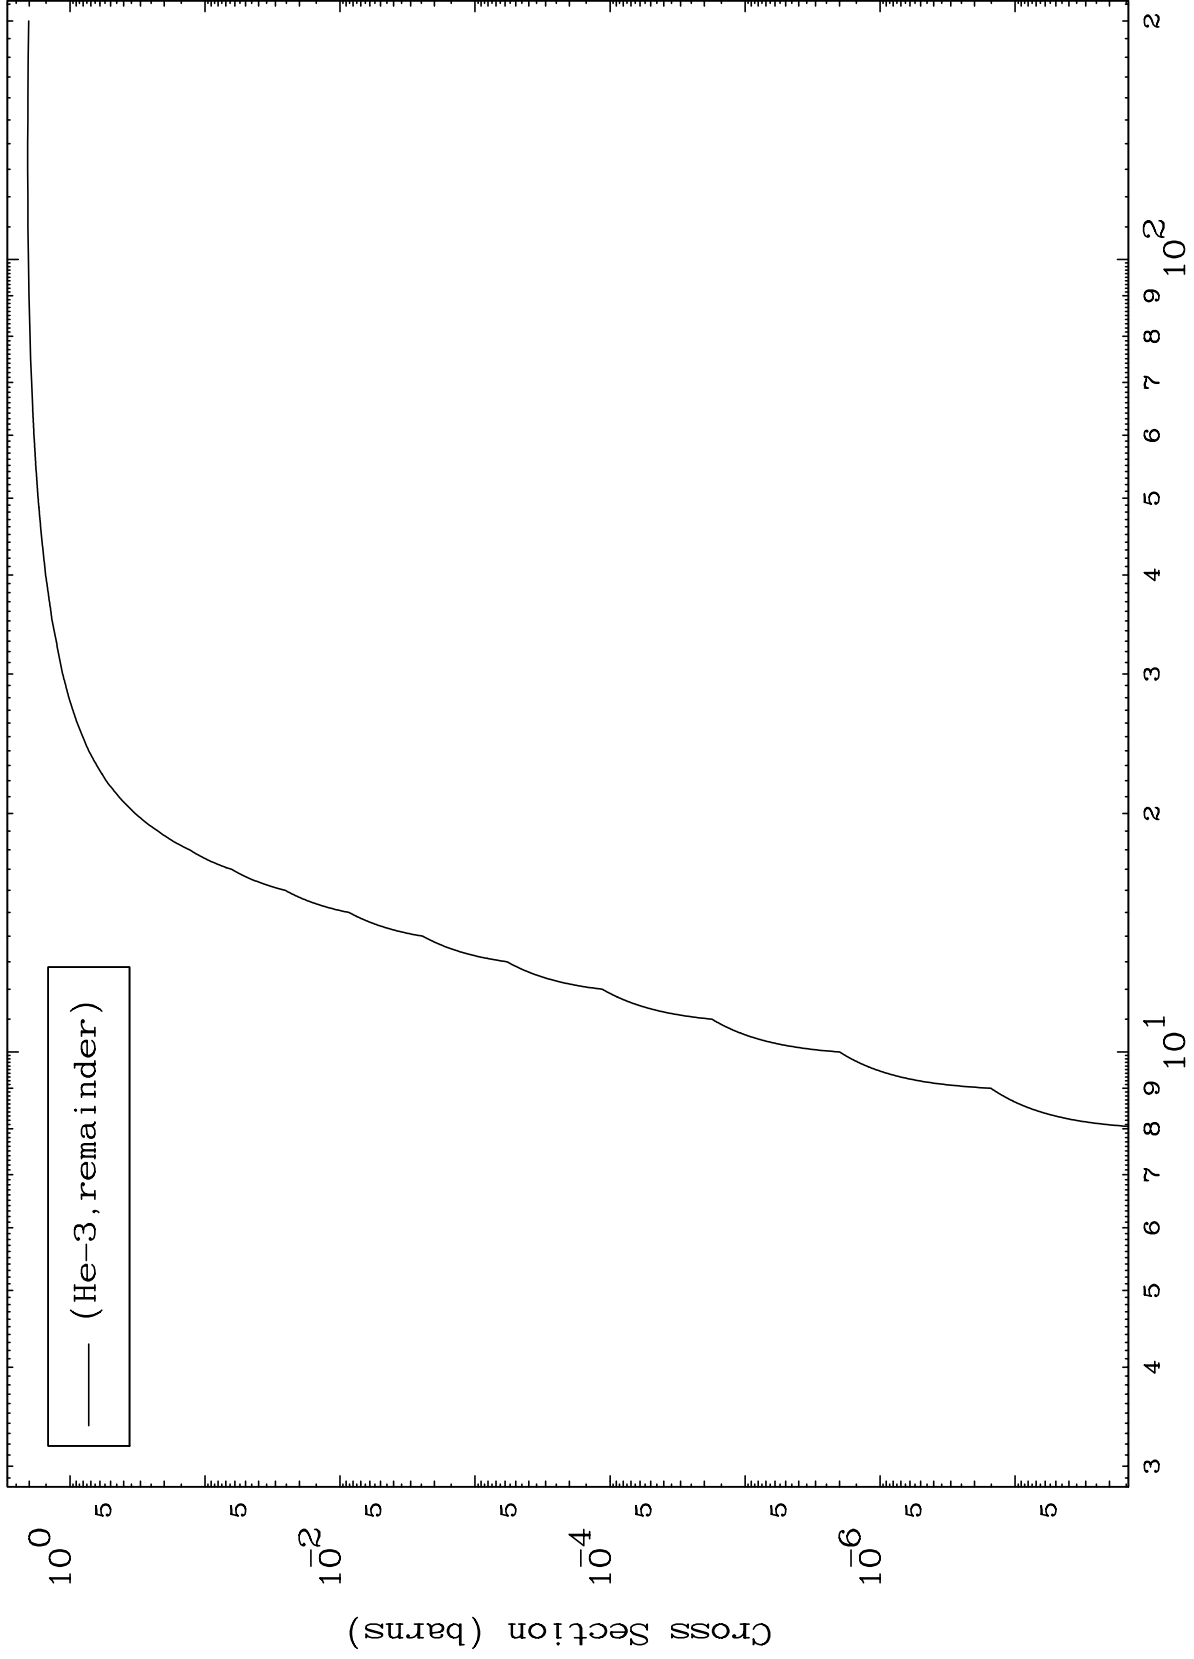

Press Mouse Button to Start

MAT 6307

He-3 Major

63-Eu-145

0 Kelvin Cross Sections

1

Incident Energy (MeV)

63-Eu-145