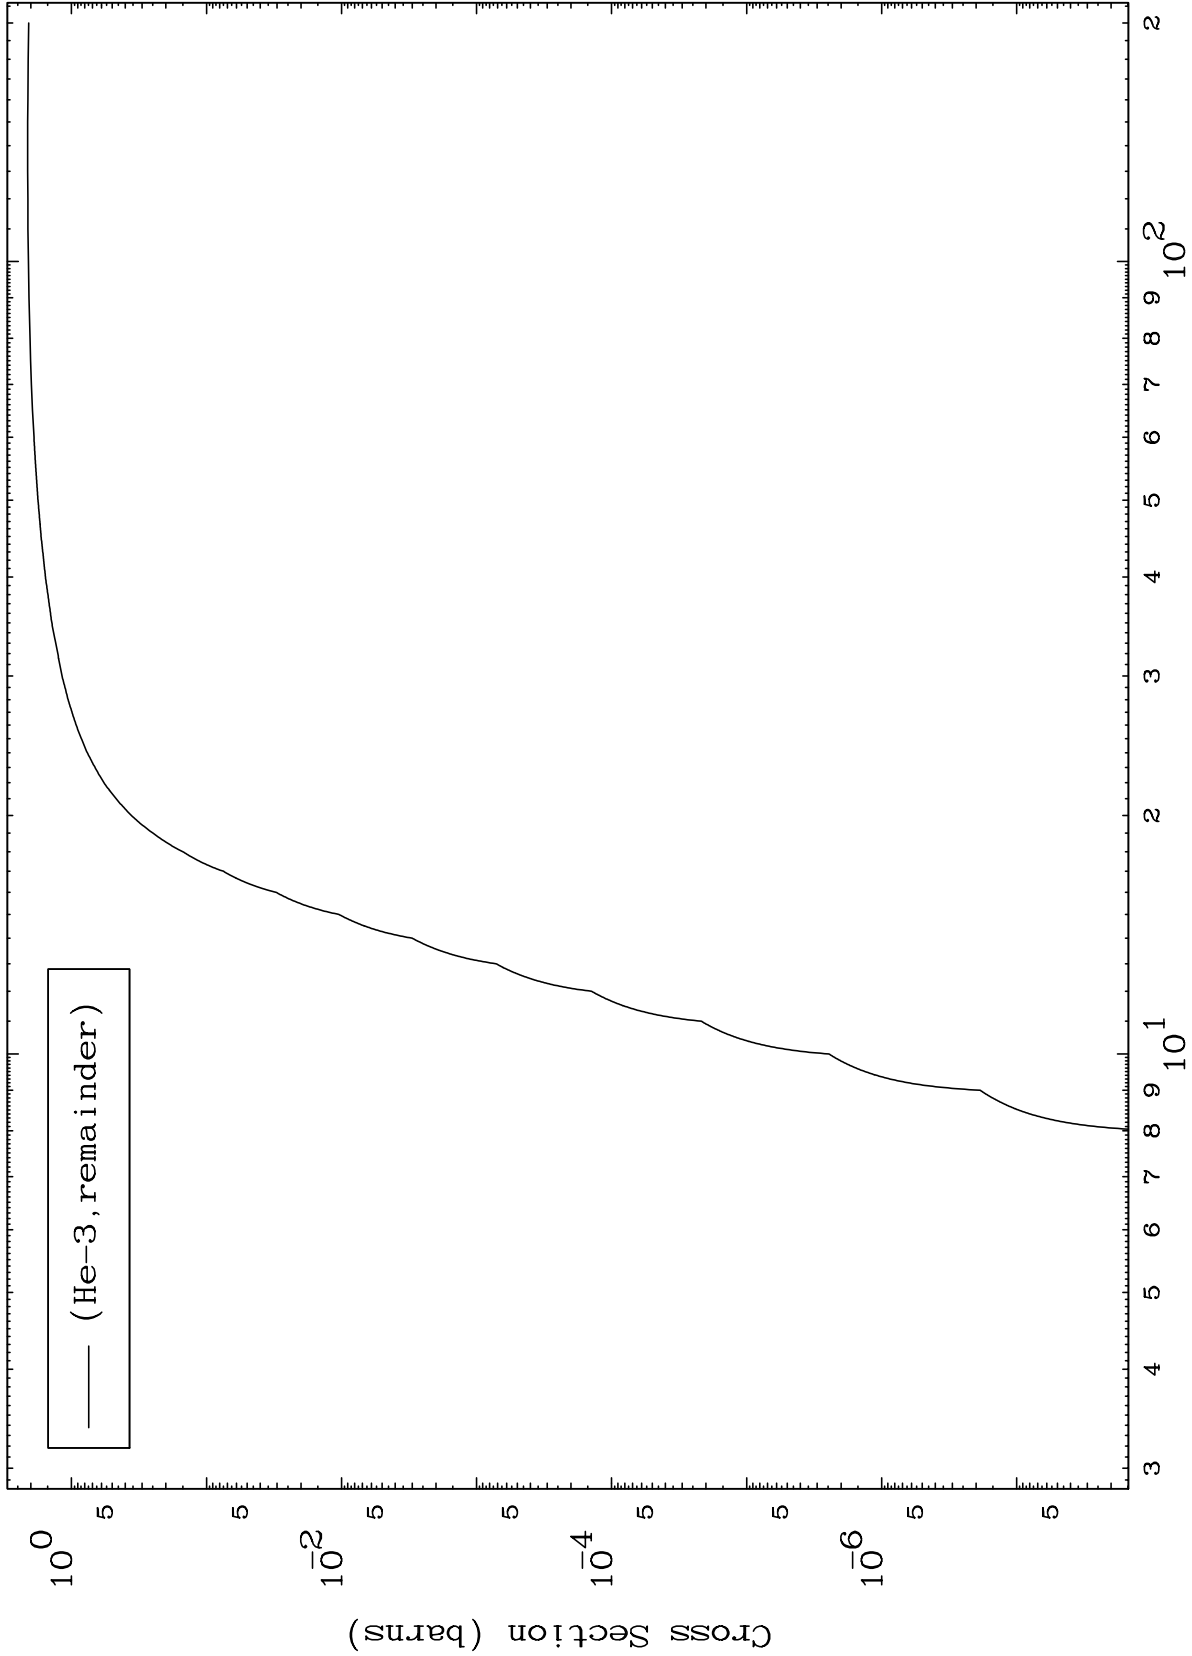

Press Mouse Button to Start

MAT 6325

He-3 Major

63-Eu-151

0 Kelvin Cross Sections

1

Incident Energy (MeV)

63-Eu-151