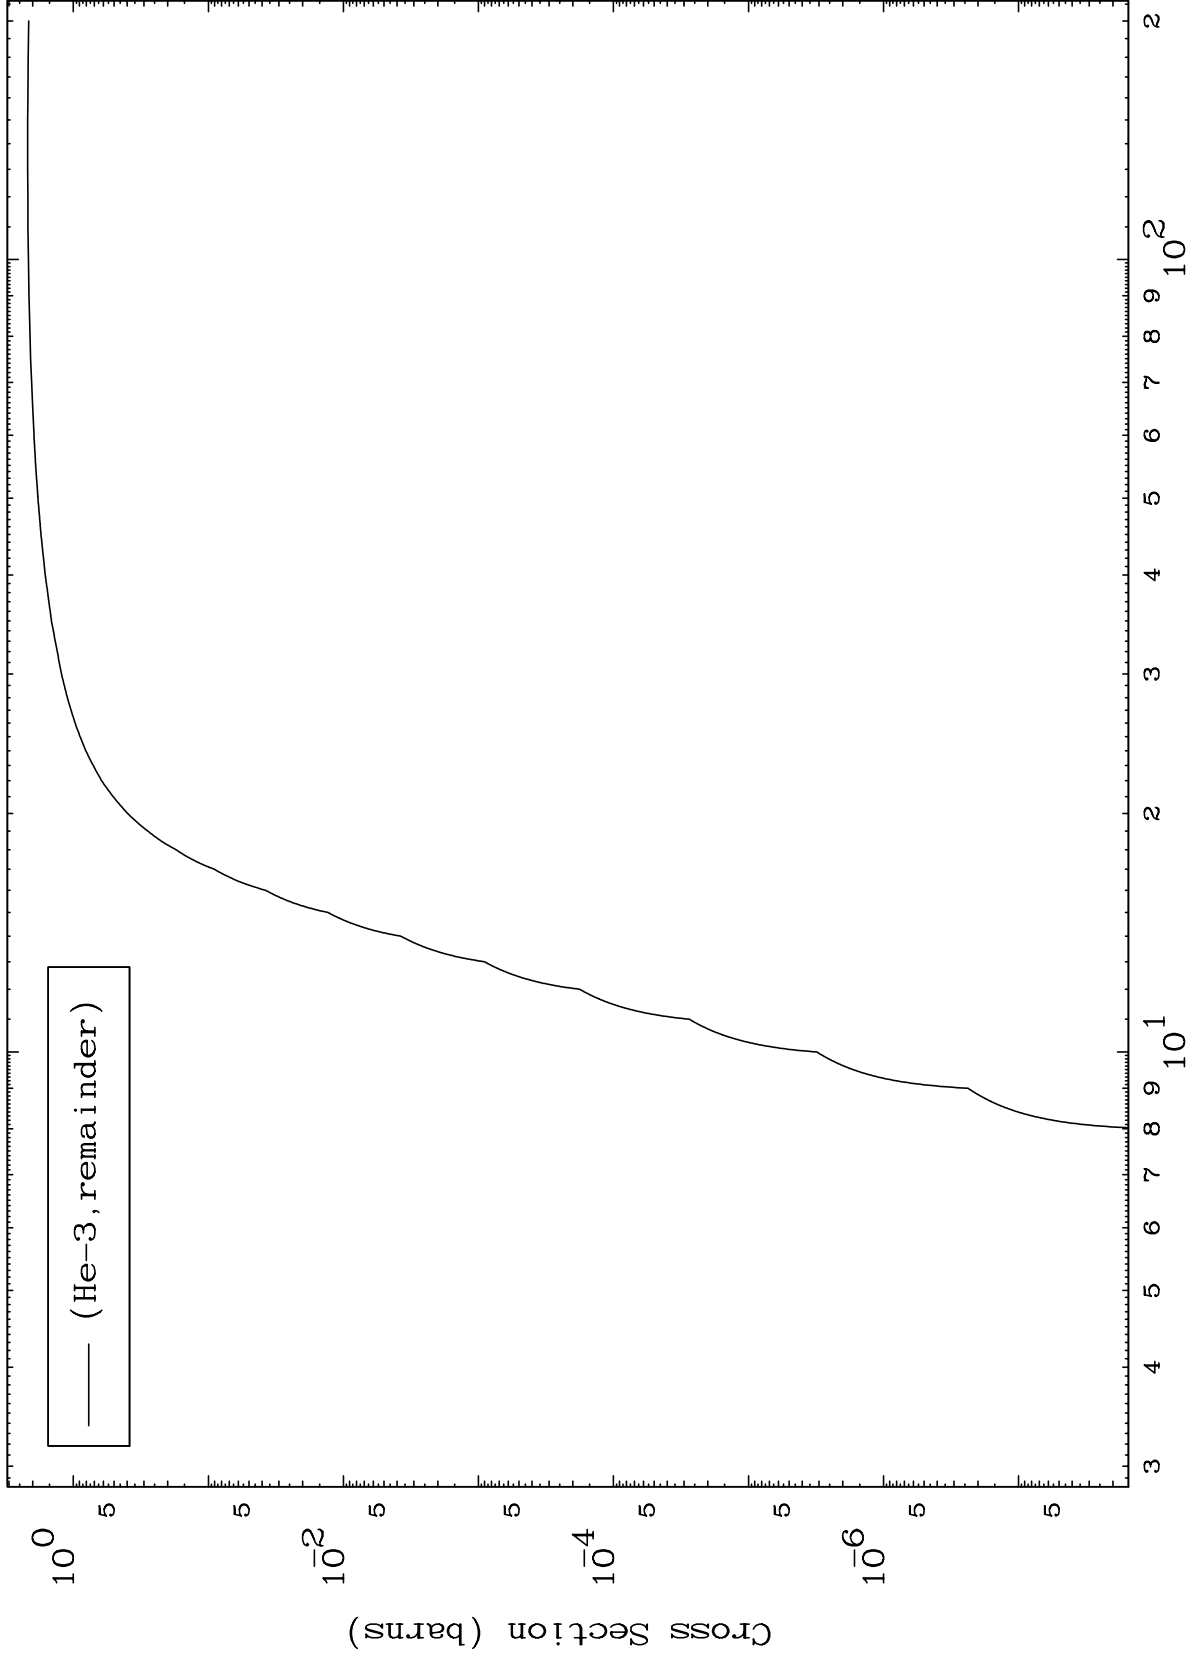

Press Mouse Button to Start

MAT 6346

He-3 Major

63-Eu-158

0 Kelvin Cross Sections

Incident Energy (MeV)

63-Eu-158

1