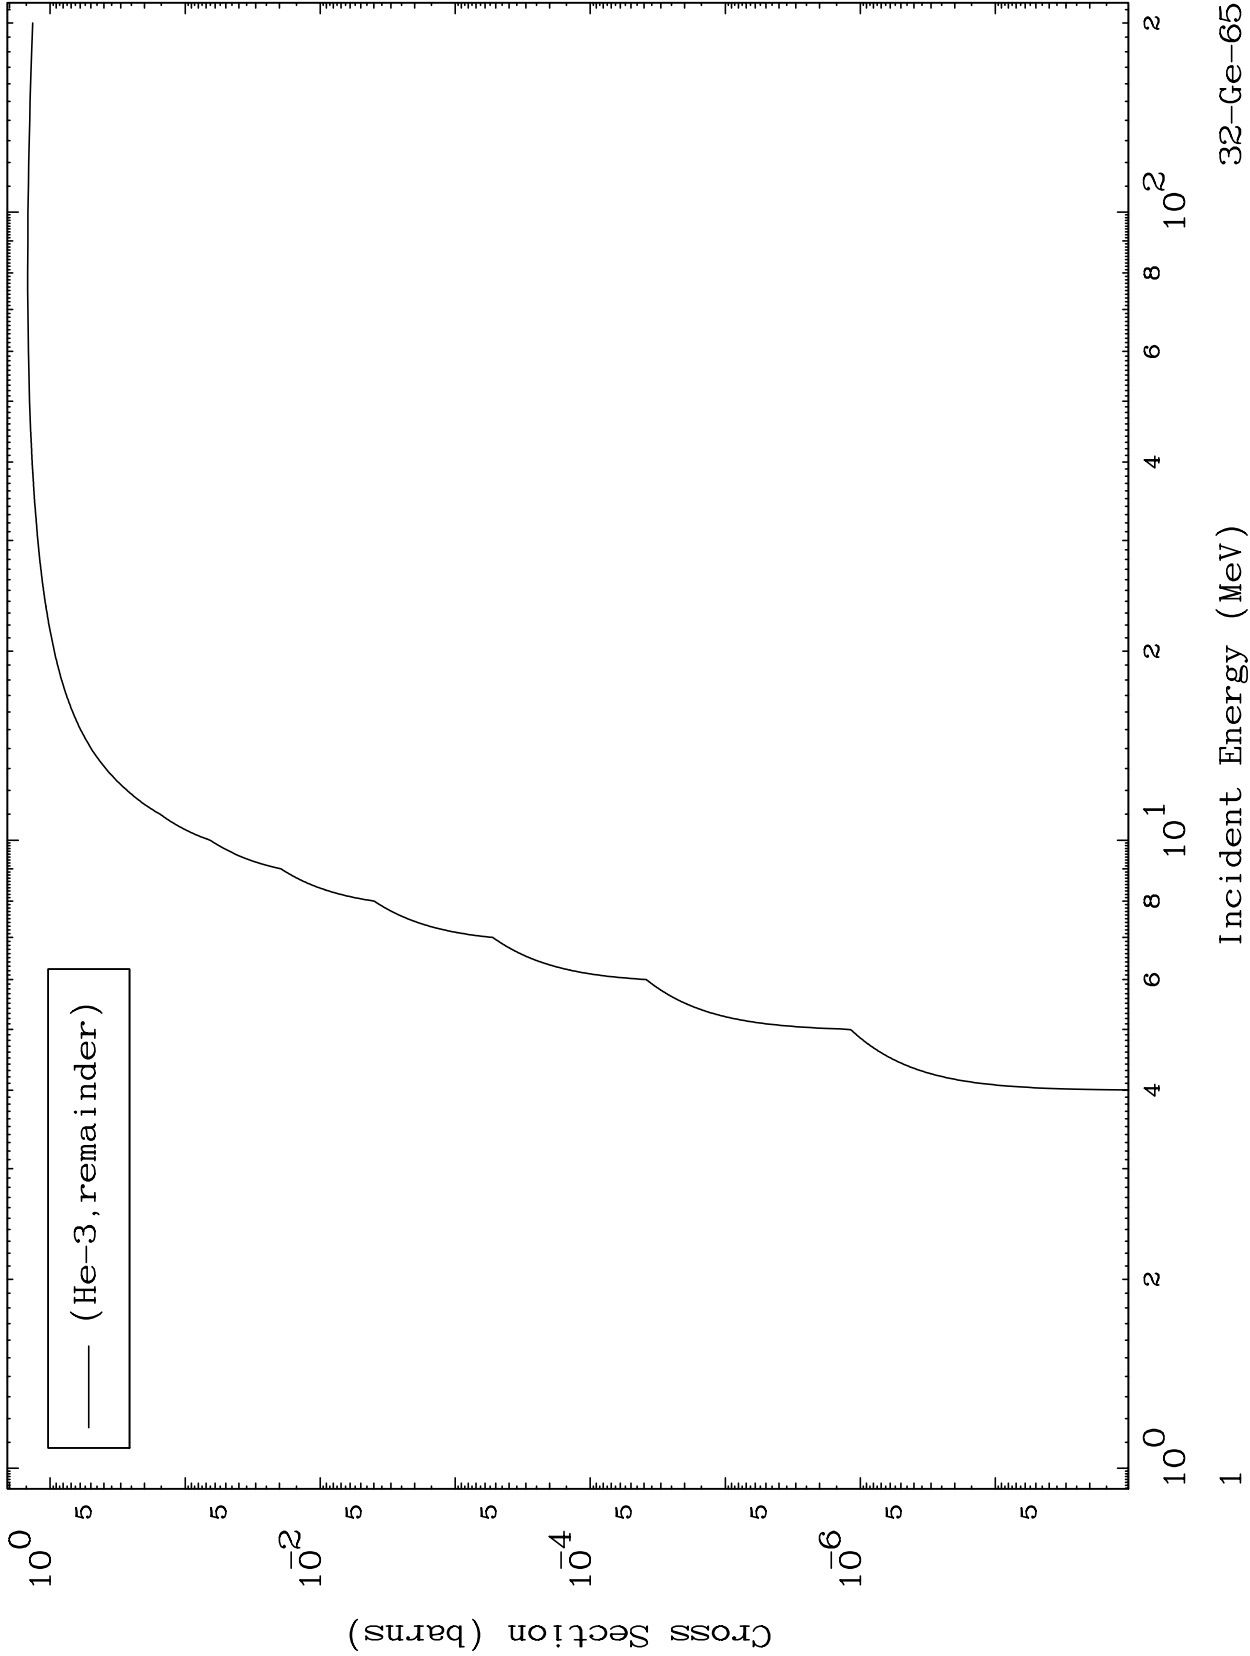

Press Mouse Button to Start

MAT 3210

He-3 Major

32-Ge-65

0 Kelvin Cross Sections

32-Ge-65