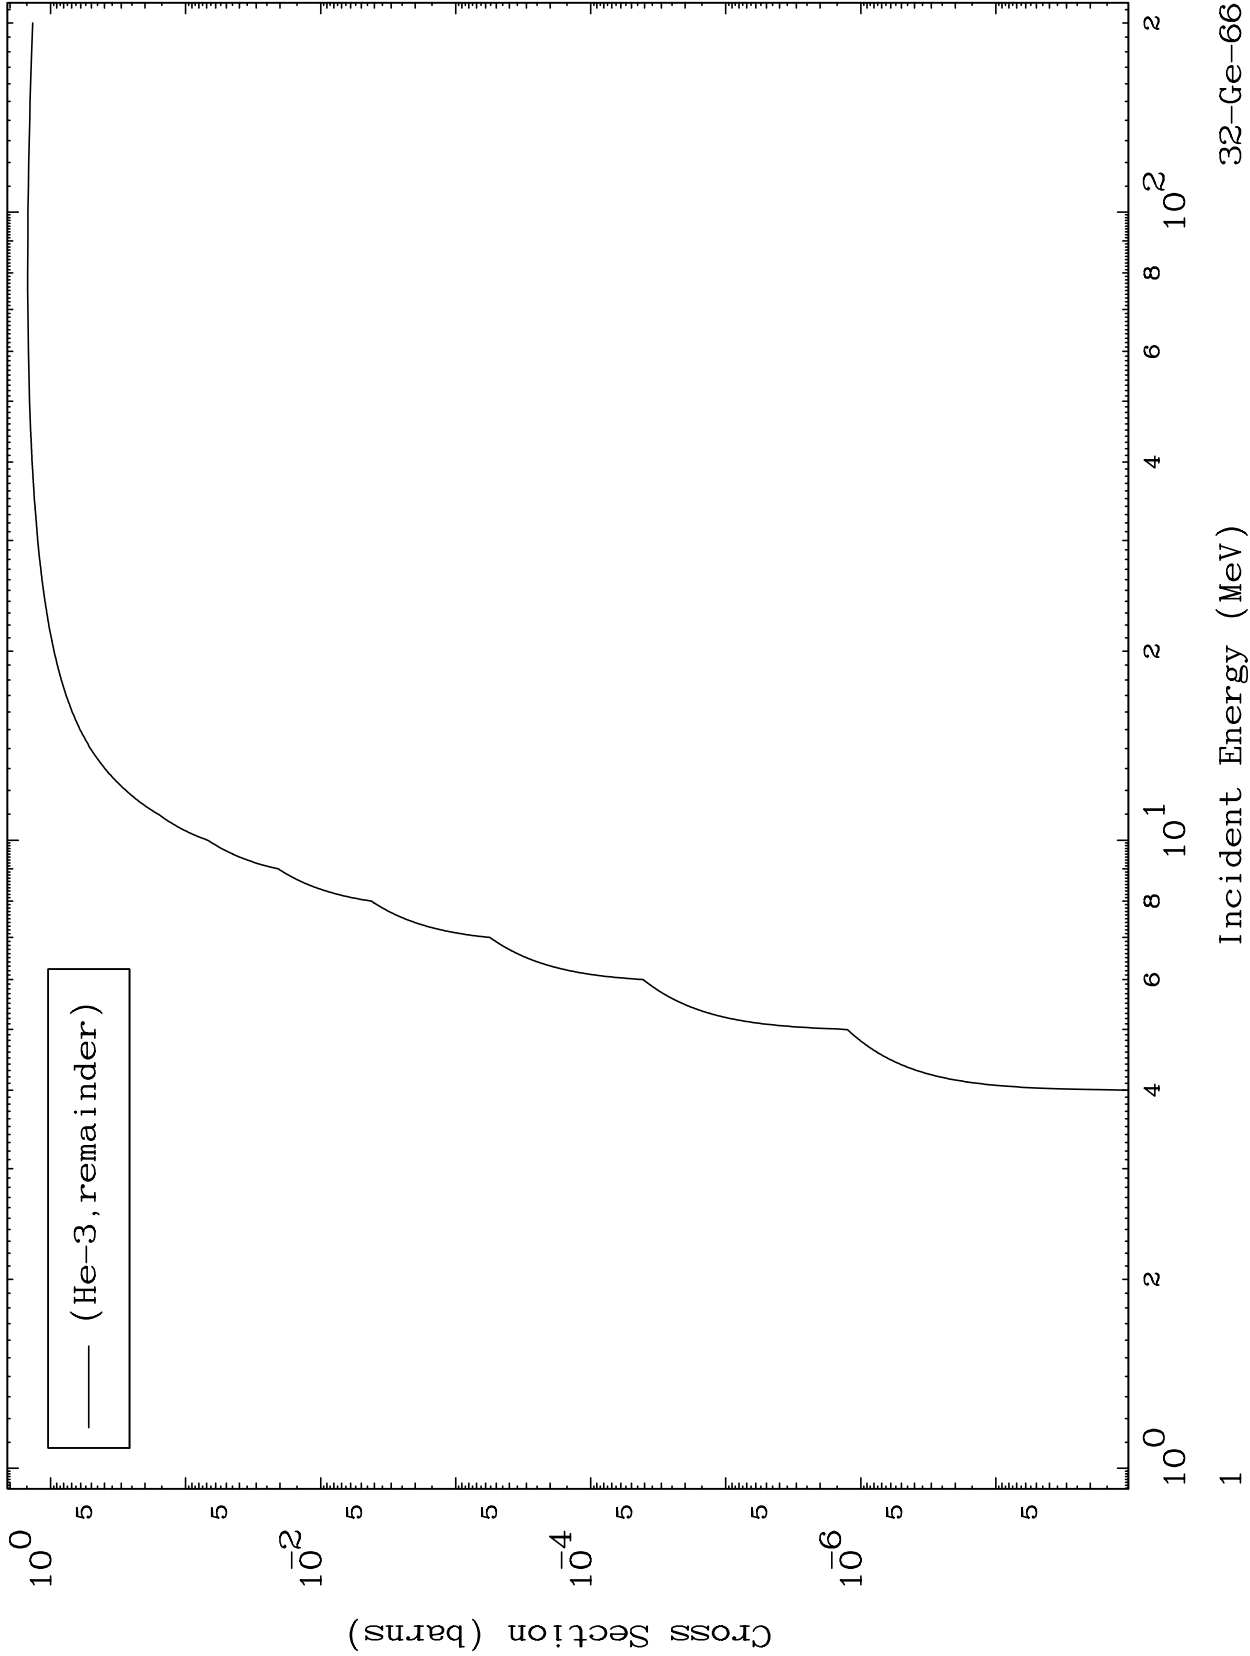

Press Mouse Button to Start

MAT 3213

He-3 Major

32-Ge-66

0 Kelvin Cross Sections

32-Ge-66