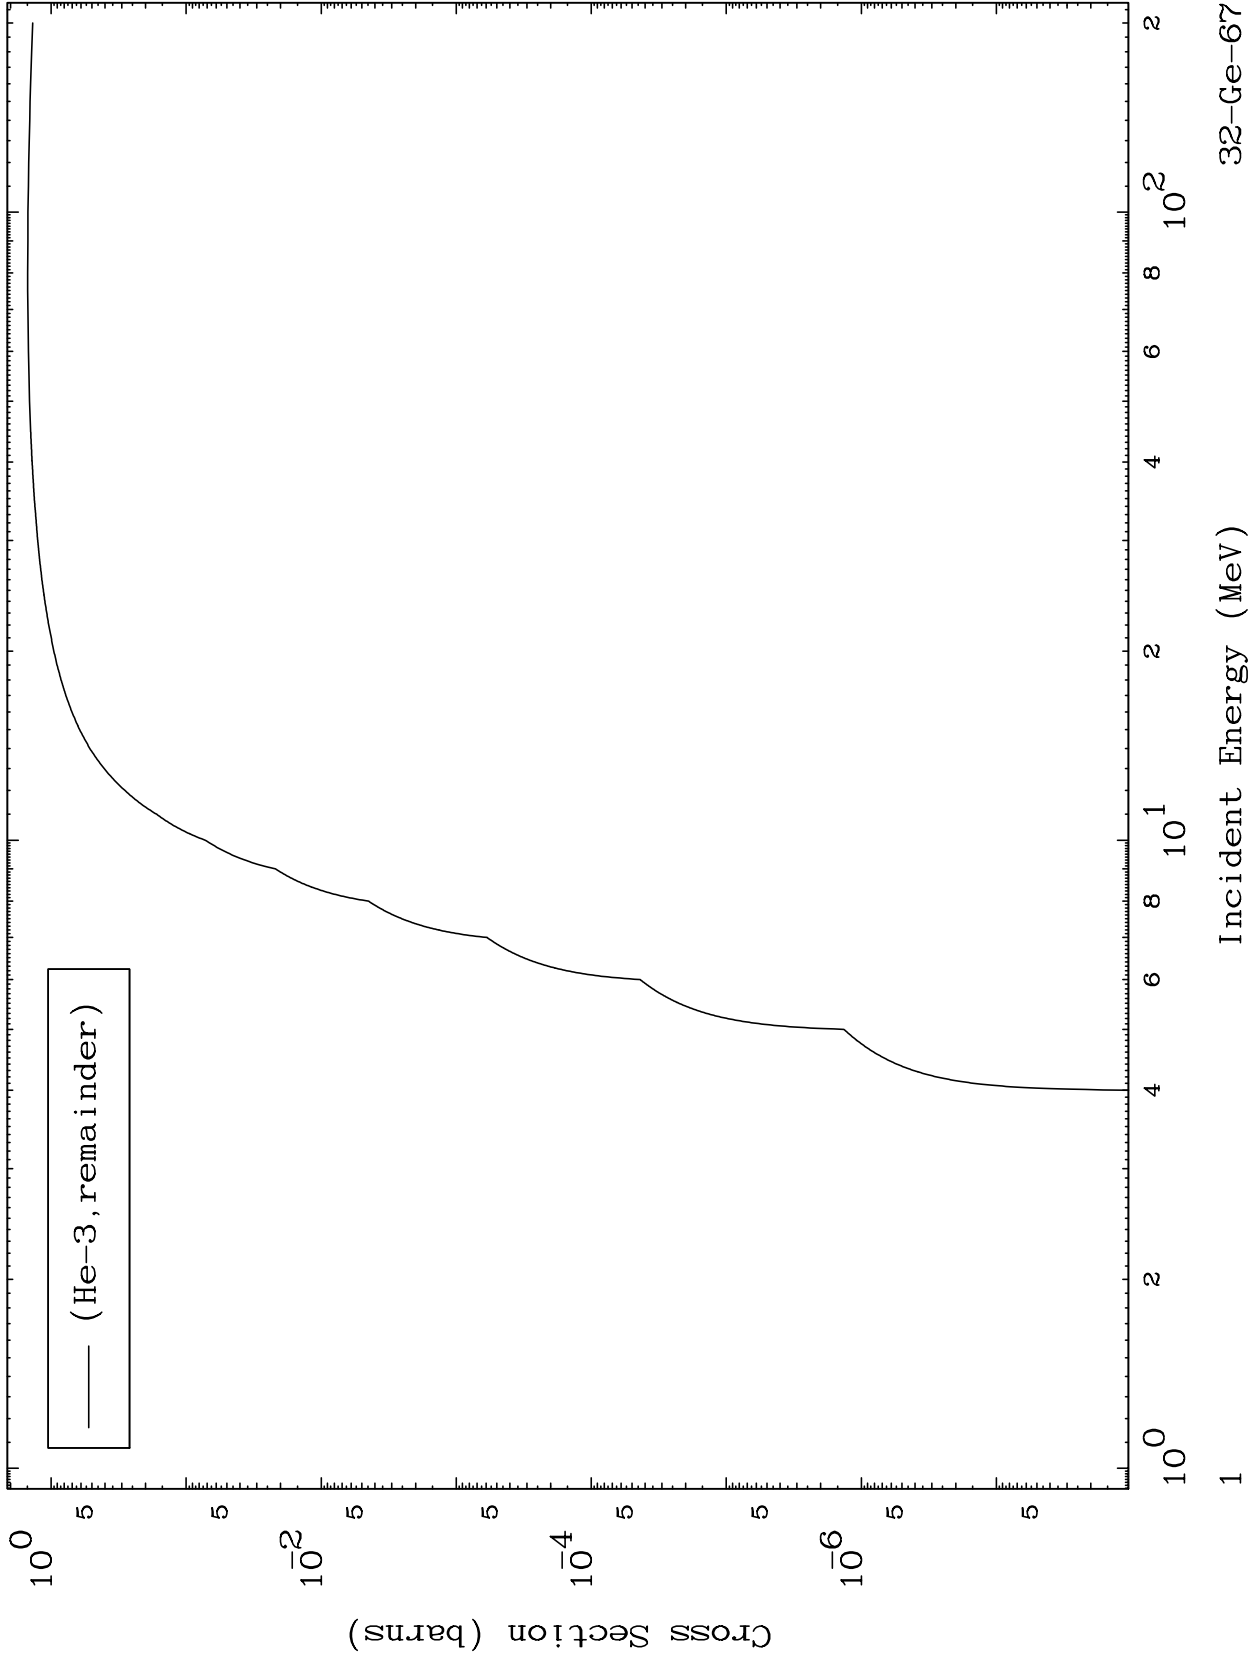

Press Mouse Button to Start

MAT 3216

He-3 Major

32-Ge-67

0 Kelvin Cross Sections

32-Ge-67