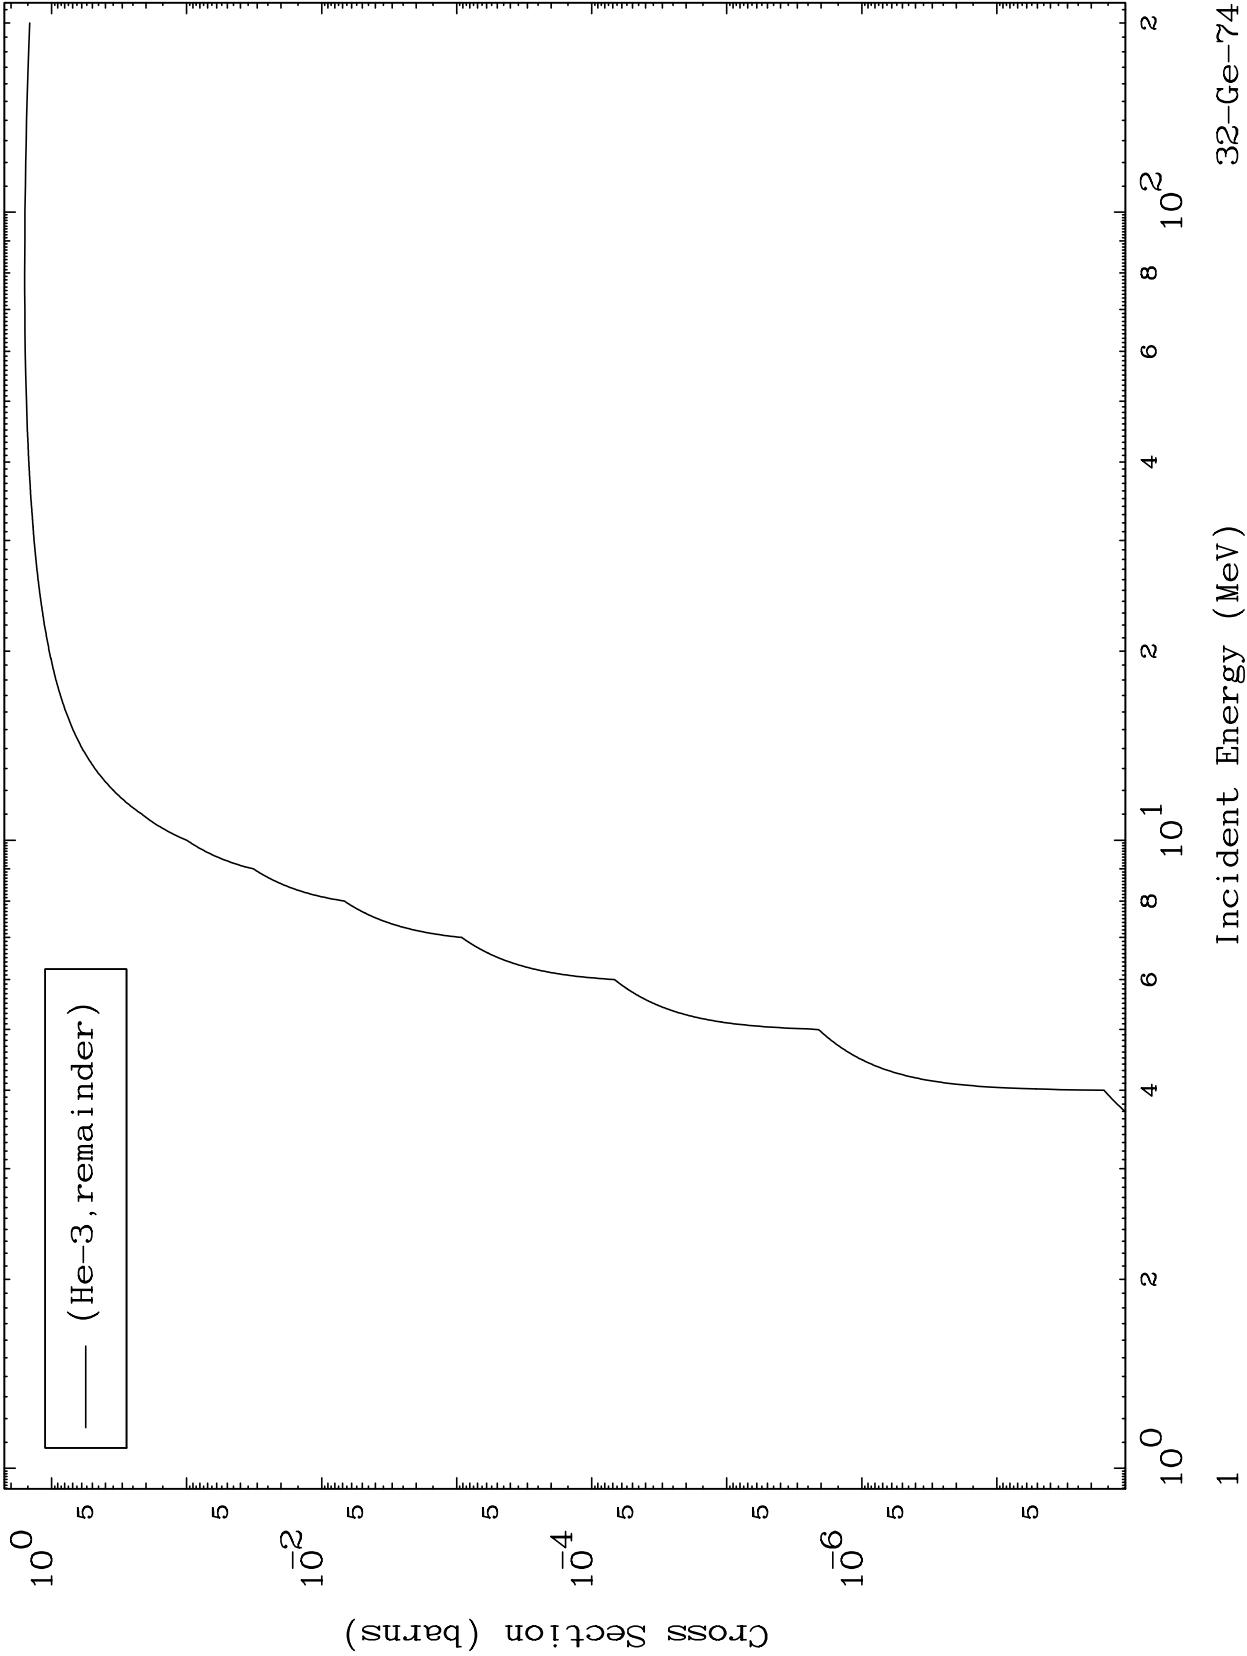

Press Mouse Button to Start

MAT 3237

He-3 Major

32-Ge-74

0 Kelvin Cross Sections

32-Ge-74

Incident Energy (MeV)