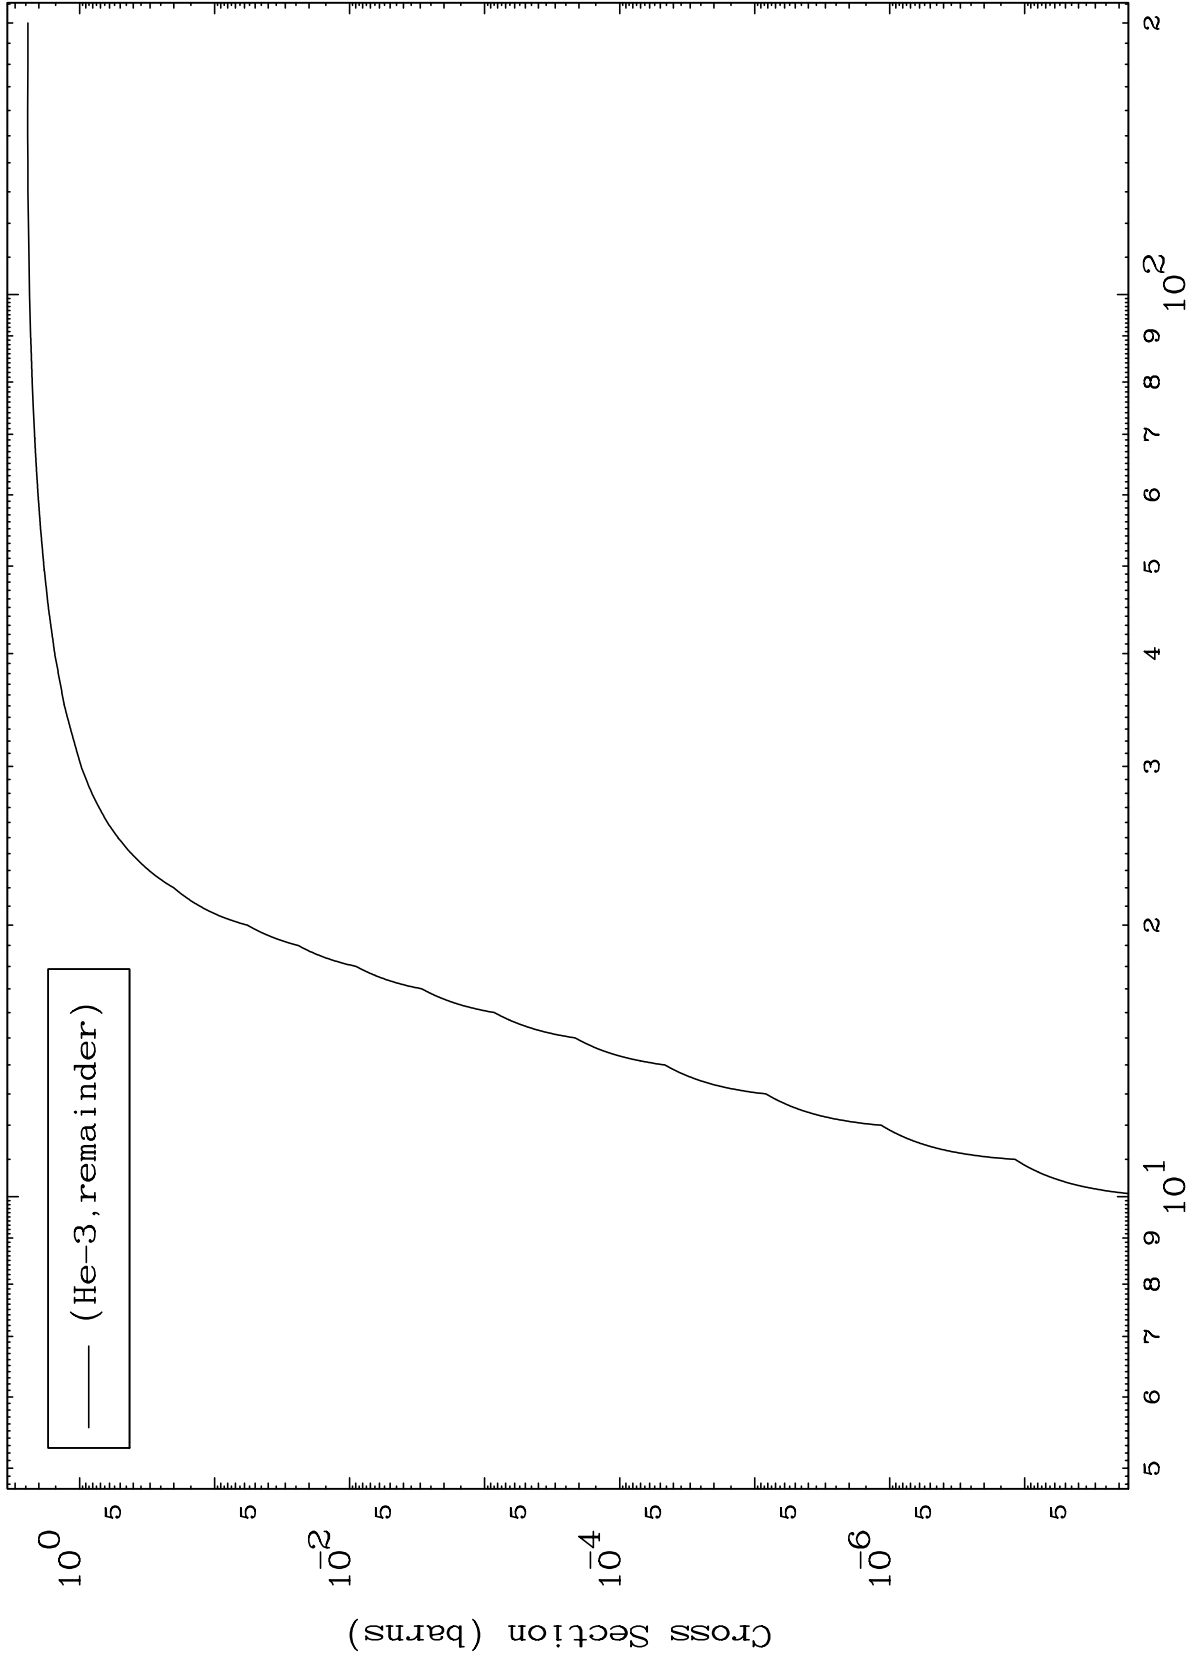

Press Mouse Button to Start

MAT 8040

He-3 Major

80-Hg-201

0 Kelvin Cross Sections

1

Incident Energy (MeV)

80-Hg-201