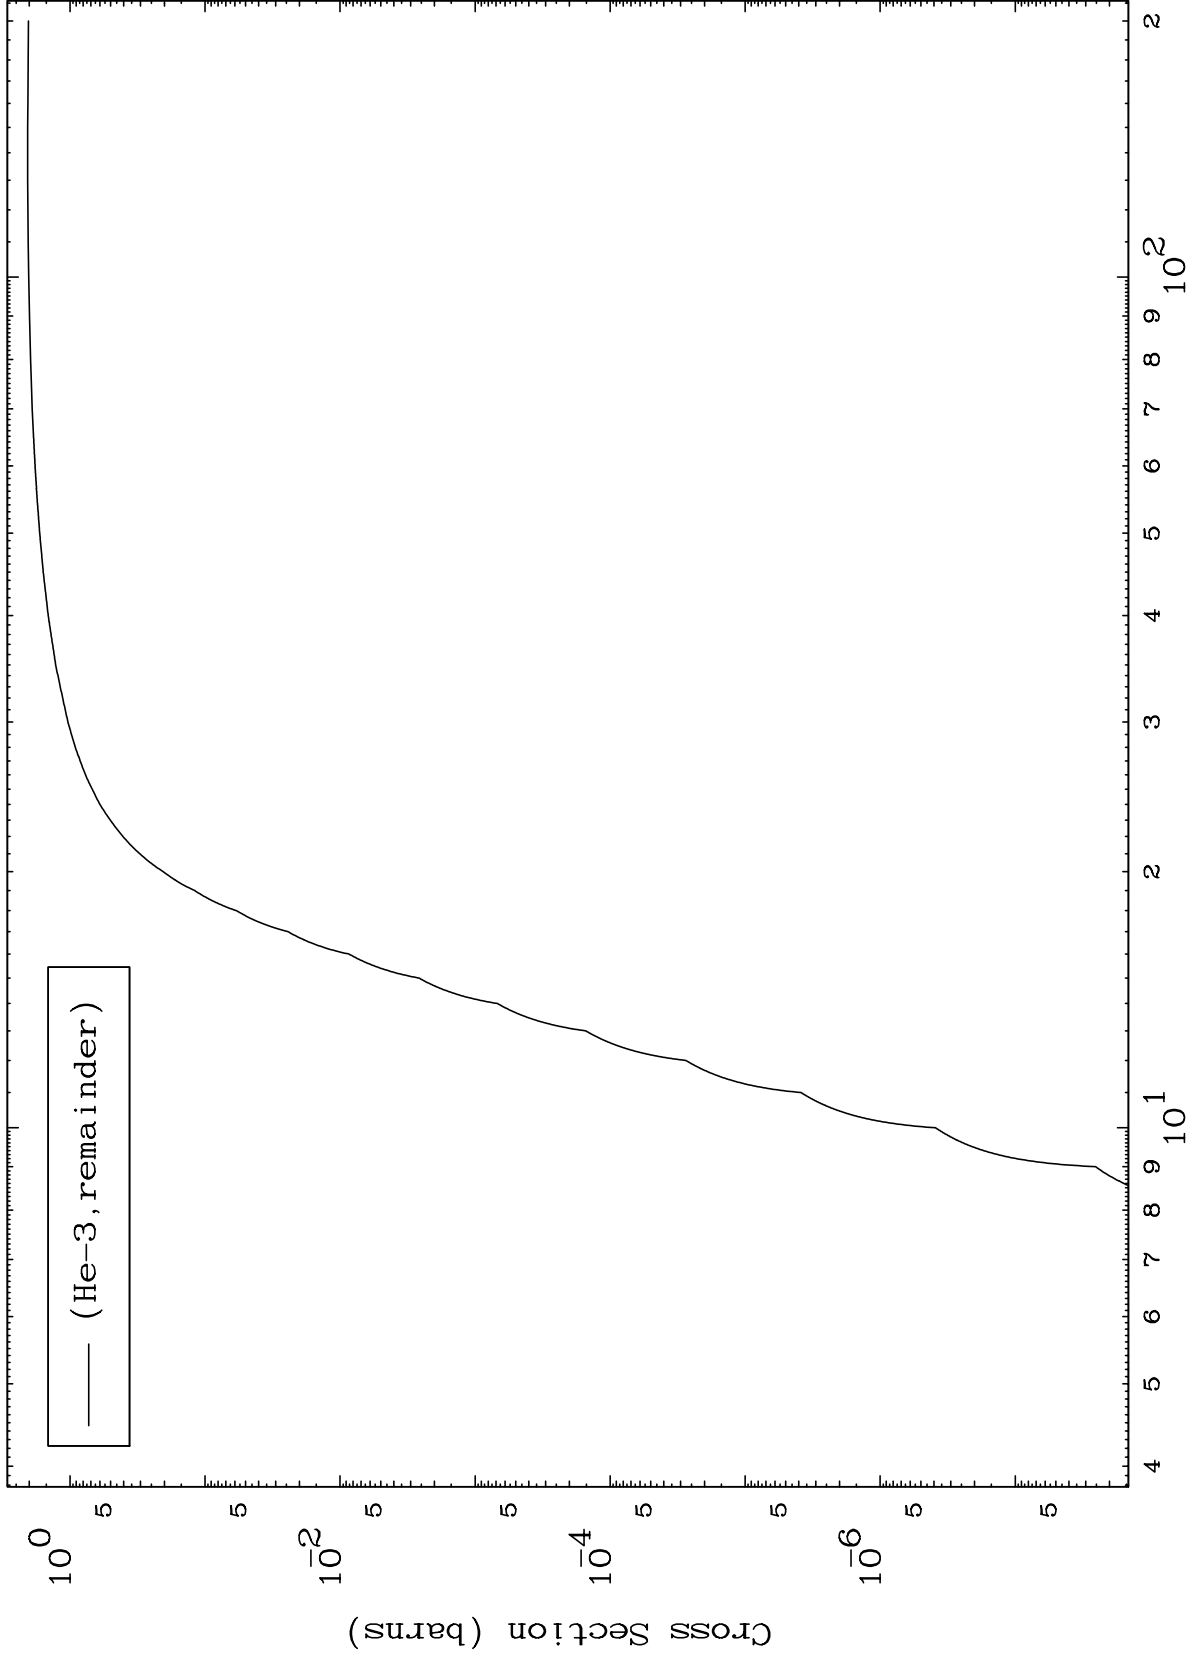

Press Mouse Button to Start

MAT 6675

He-3 Major

67-Ho-148

0 Kelvin Cross Sections

1

Incident Energy (MeV)

67-Ho-148