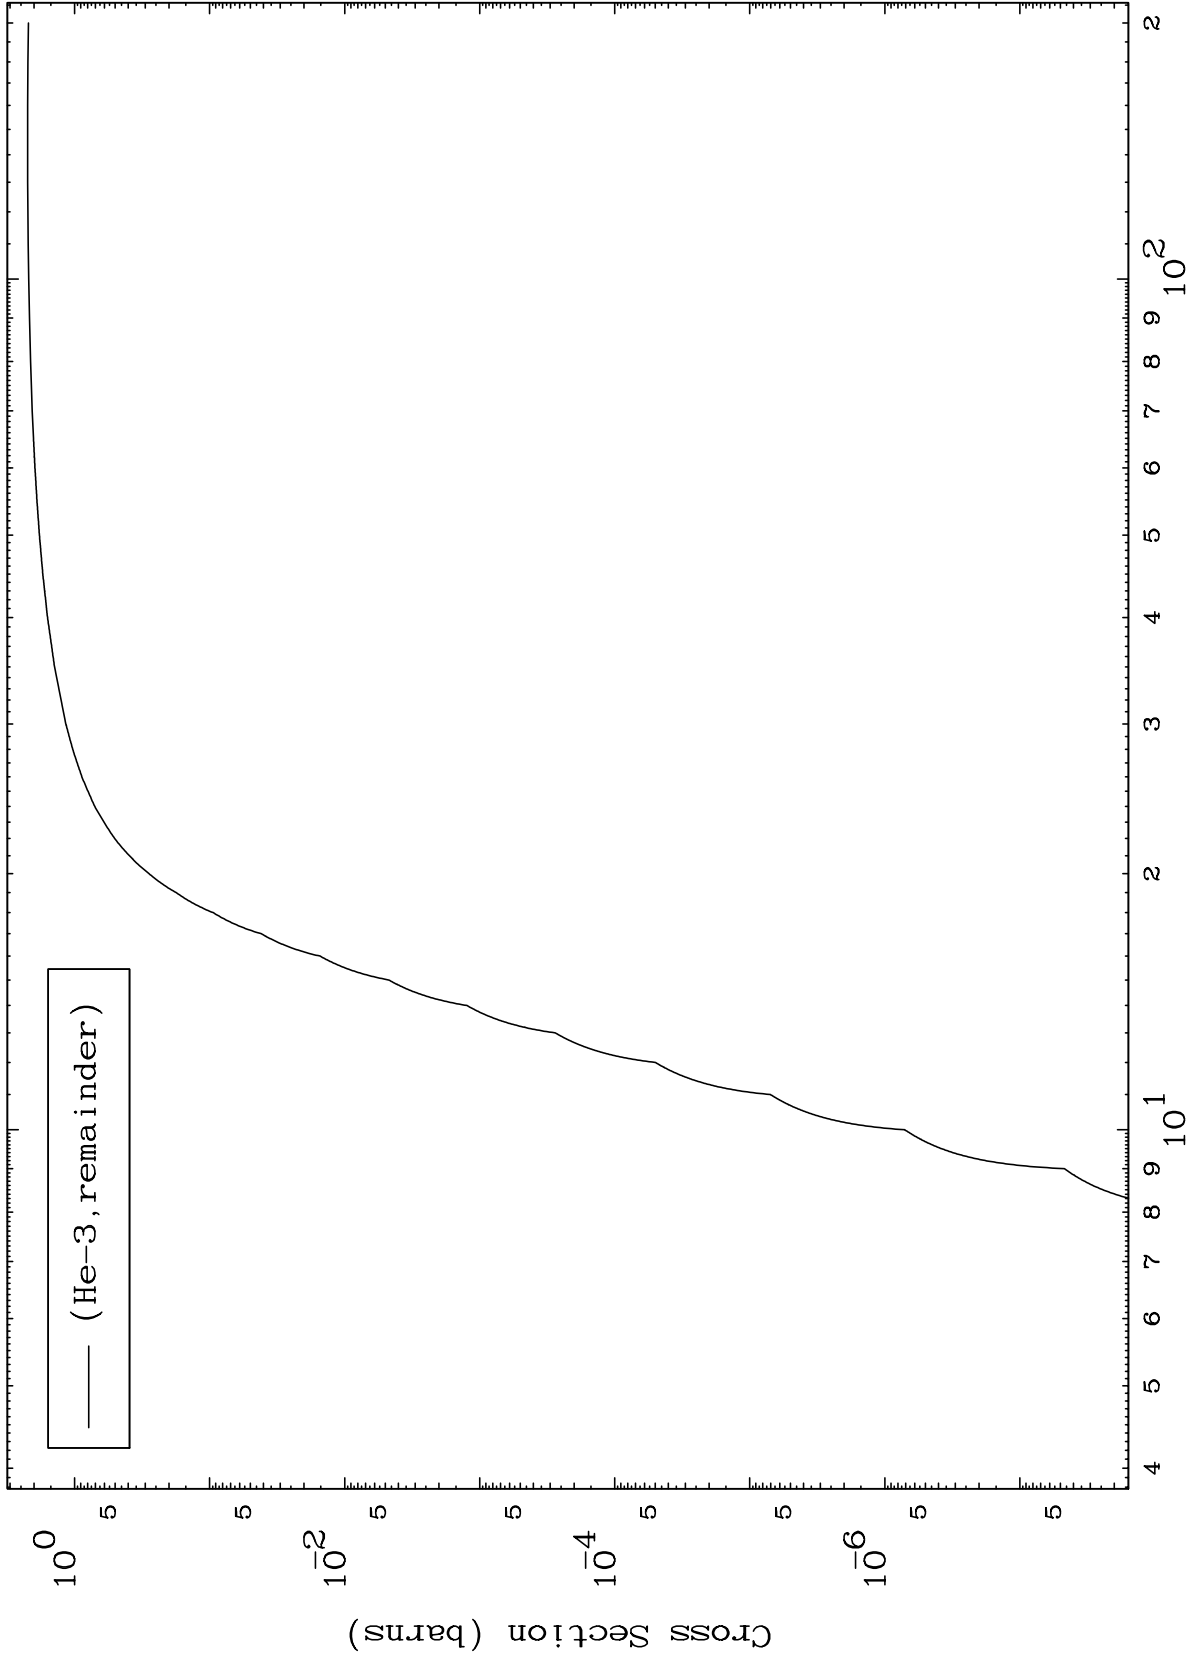

Press Mouse Button to Start

MAT 6728

He-3 Major

67-Ho-166

0 Kelvin Cross Sections

1

Incident Energy (MeV)

67-Ho-166