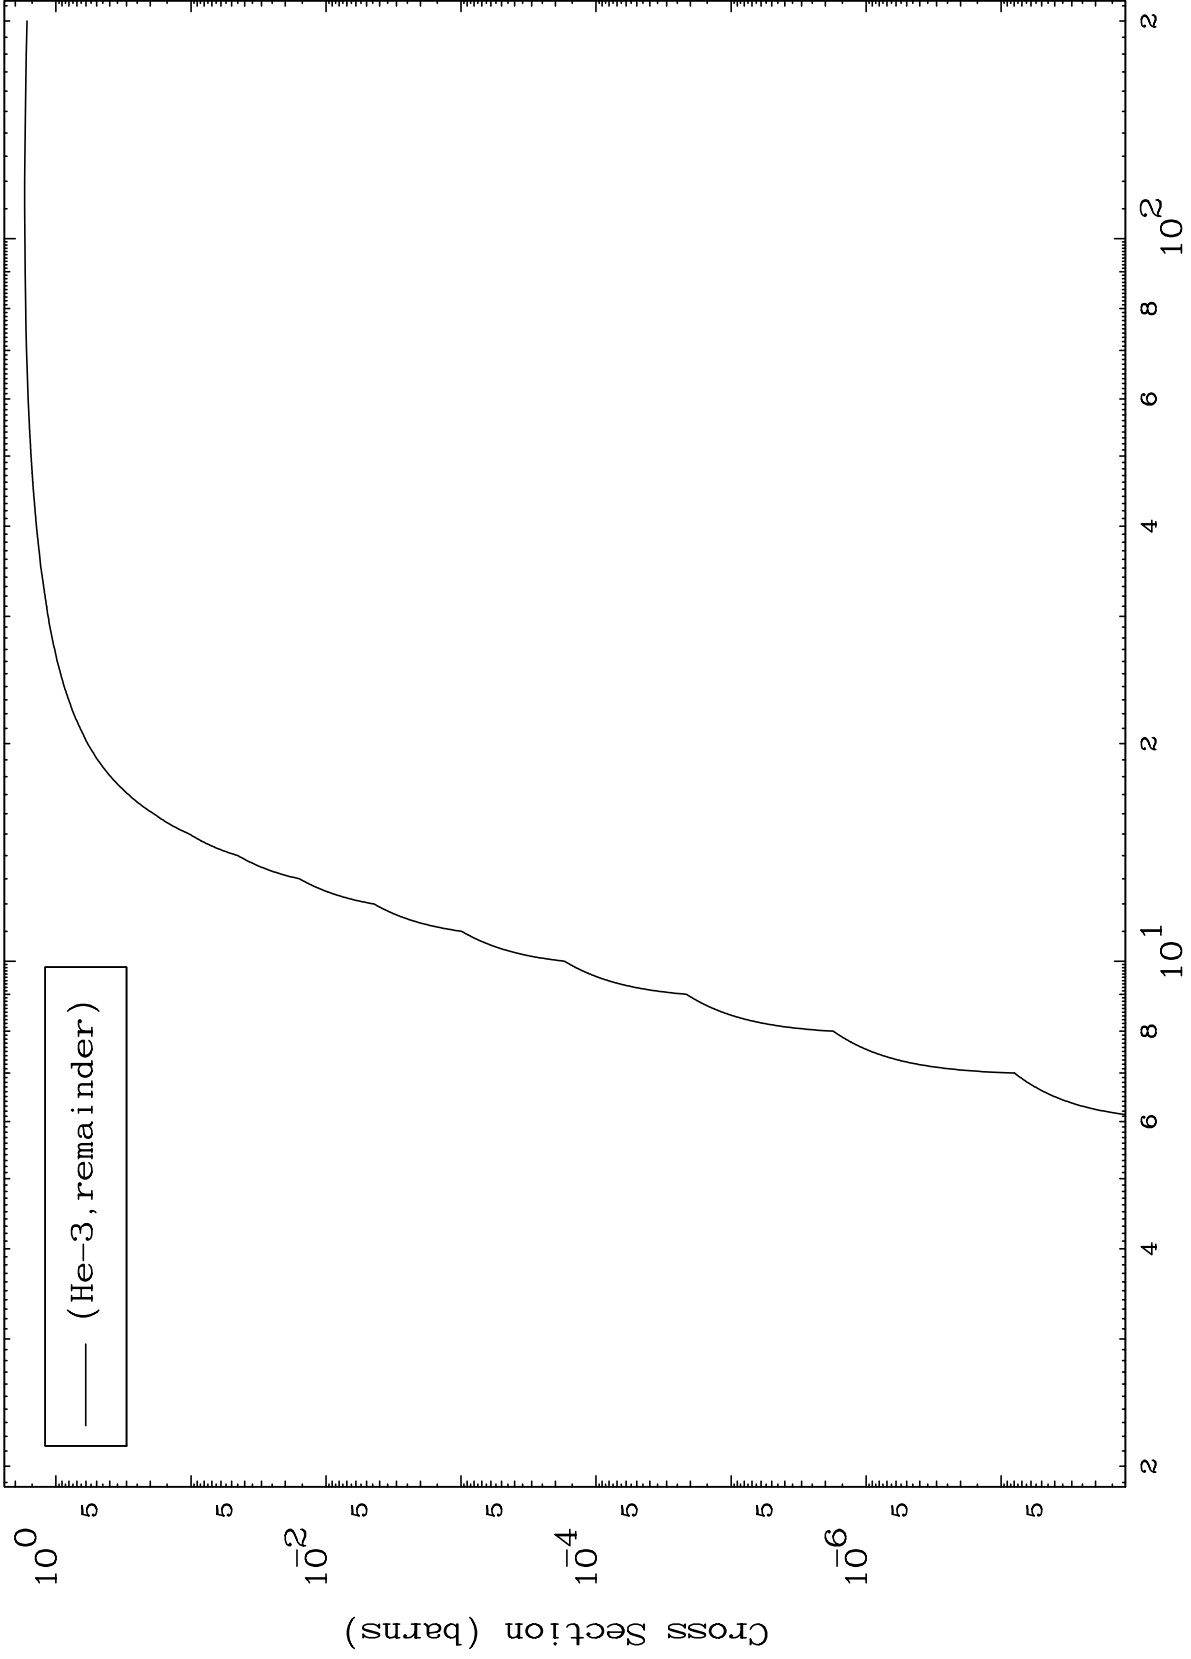

Press Mouse Button to Start

MAT 4881

He-3 Major

49-In-98

0 Kelvin Cross Sections

1

Incident Energy (MeV)

49-In-98