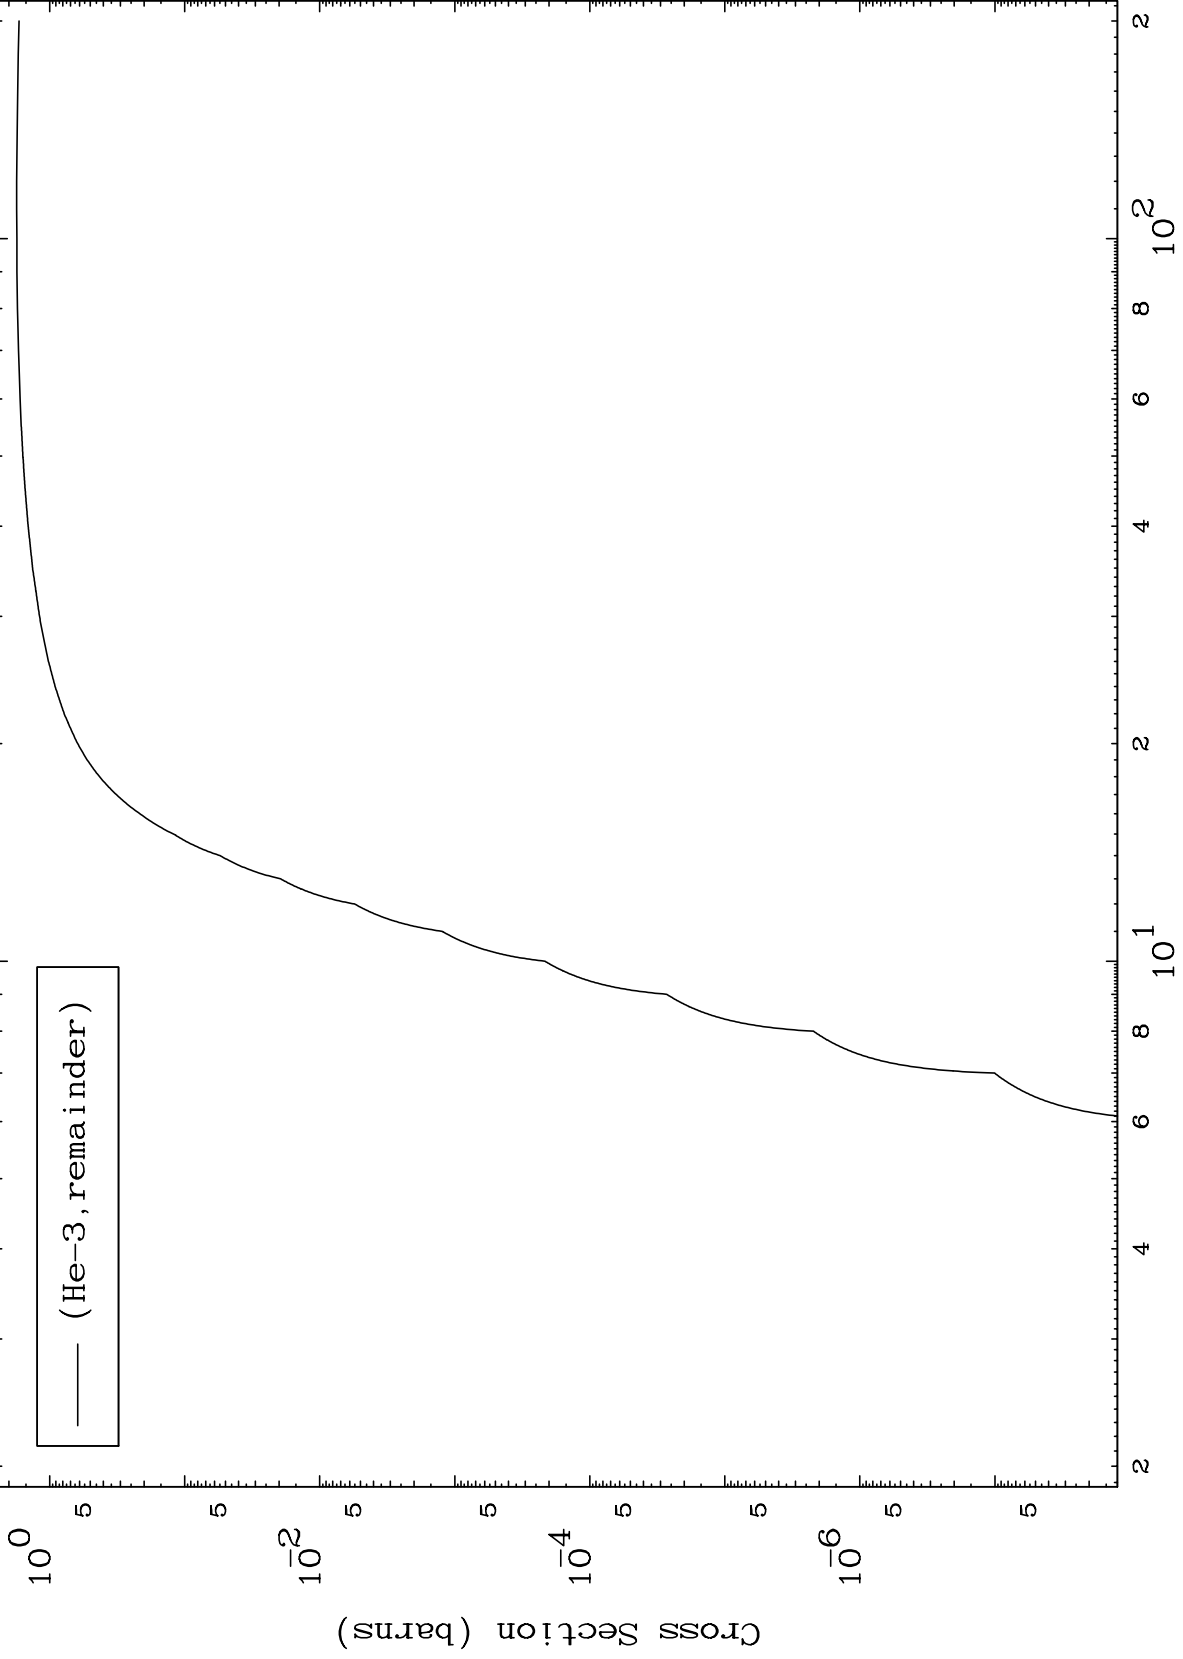

Press Mouse Button to Start

MAT 4895

He-3 Major

49-In-103

0 Kelvin Cross Sections

1

Incident Energy (MeV)

49-In-103