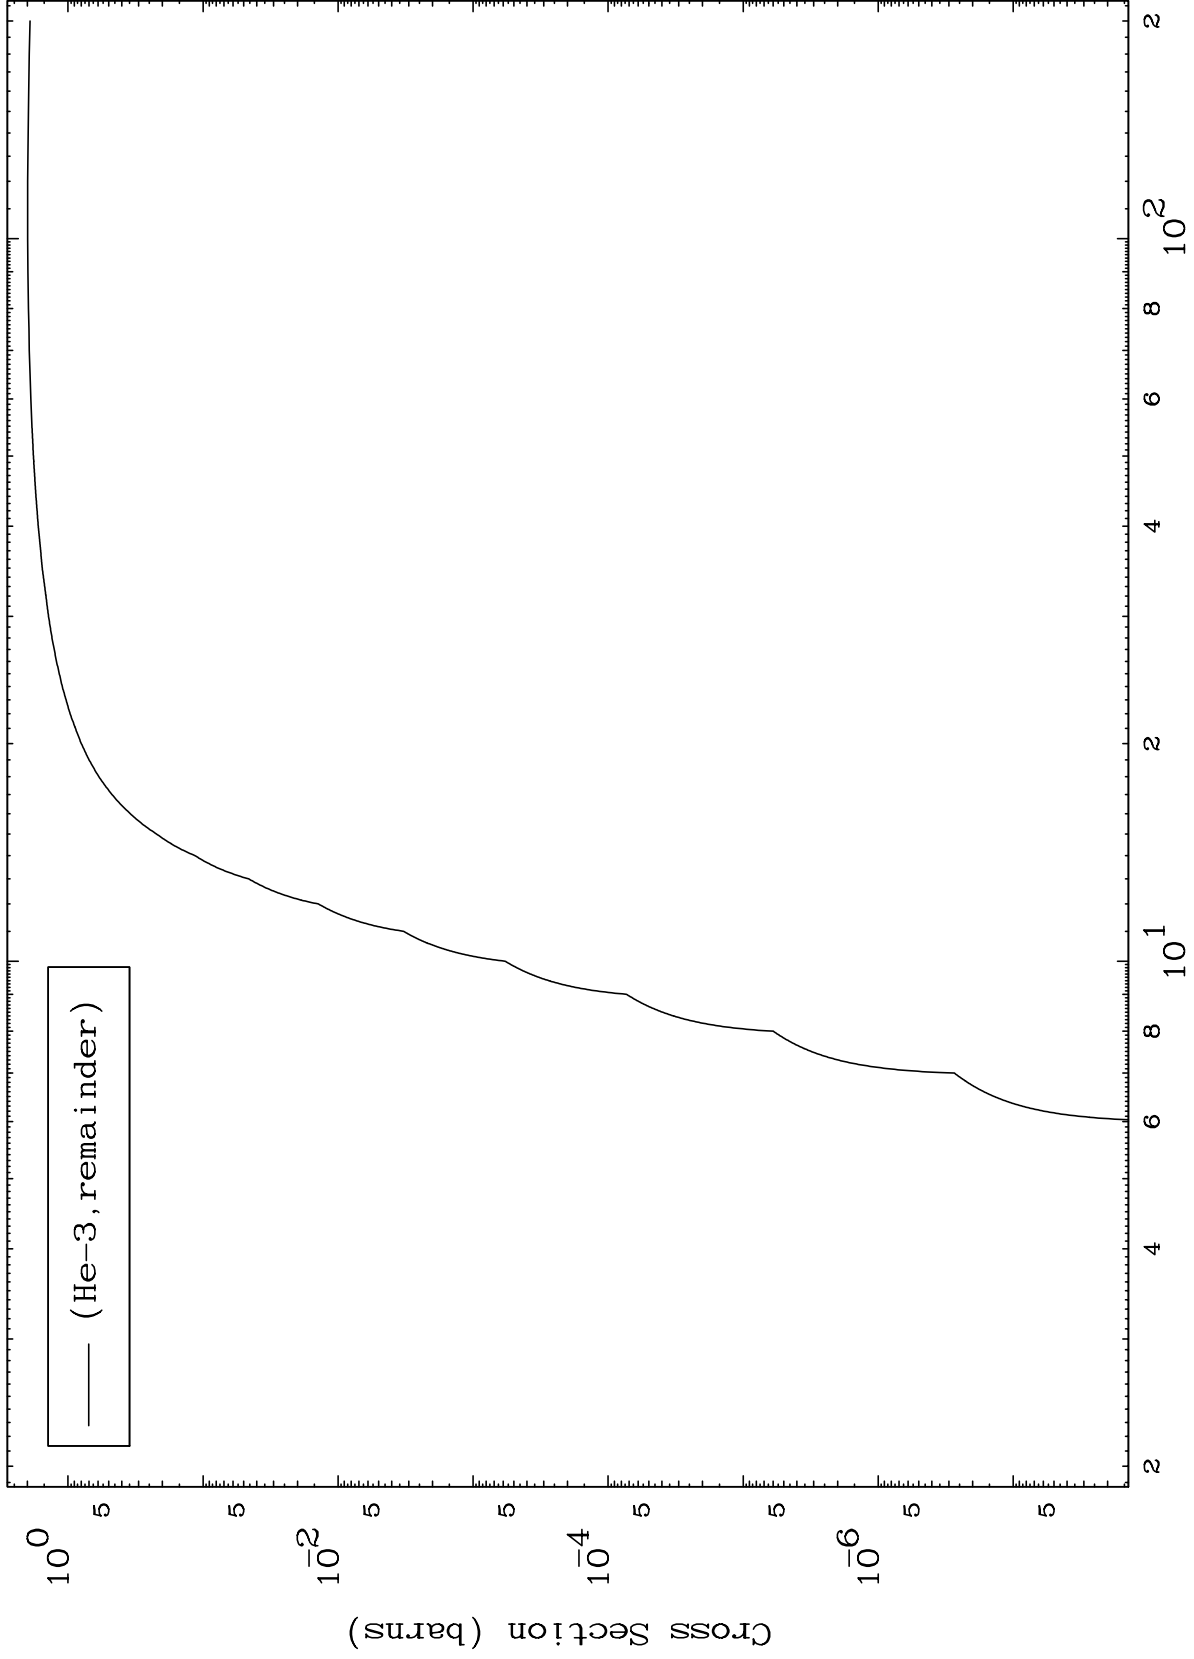

Press Mouse Button to Start

MAT 4968

He-3 Major

49-In-127

0 Kelvin Cross Sections

1

Incident Energy (MeV)

49-In-127