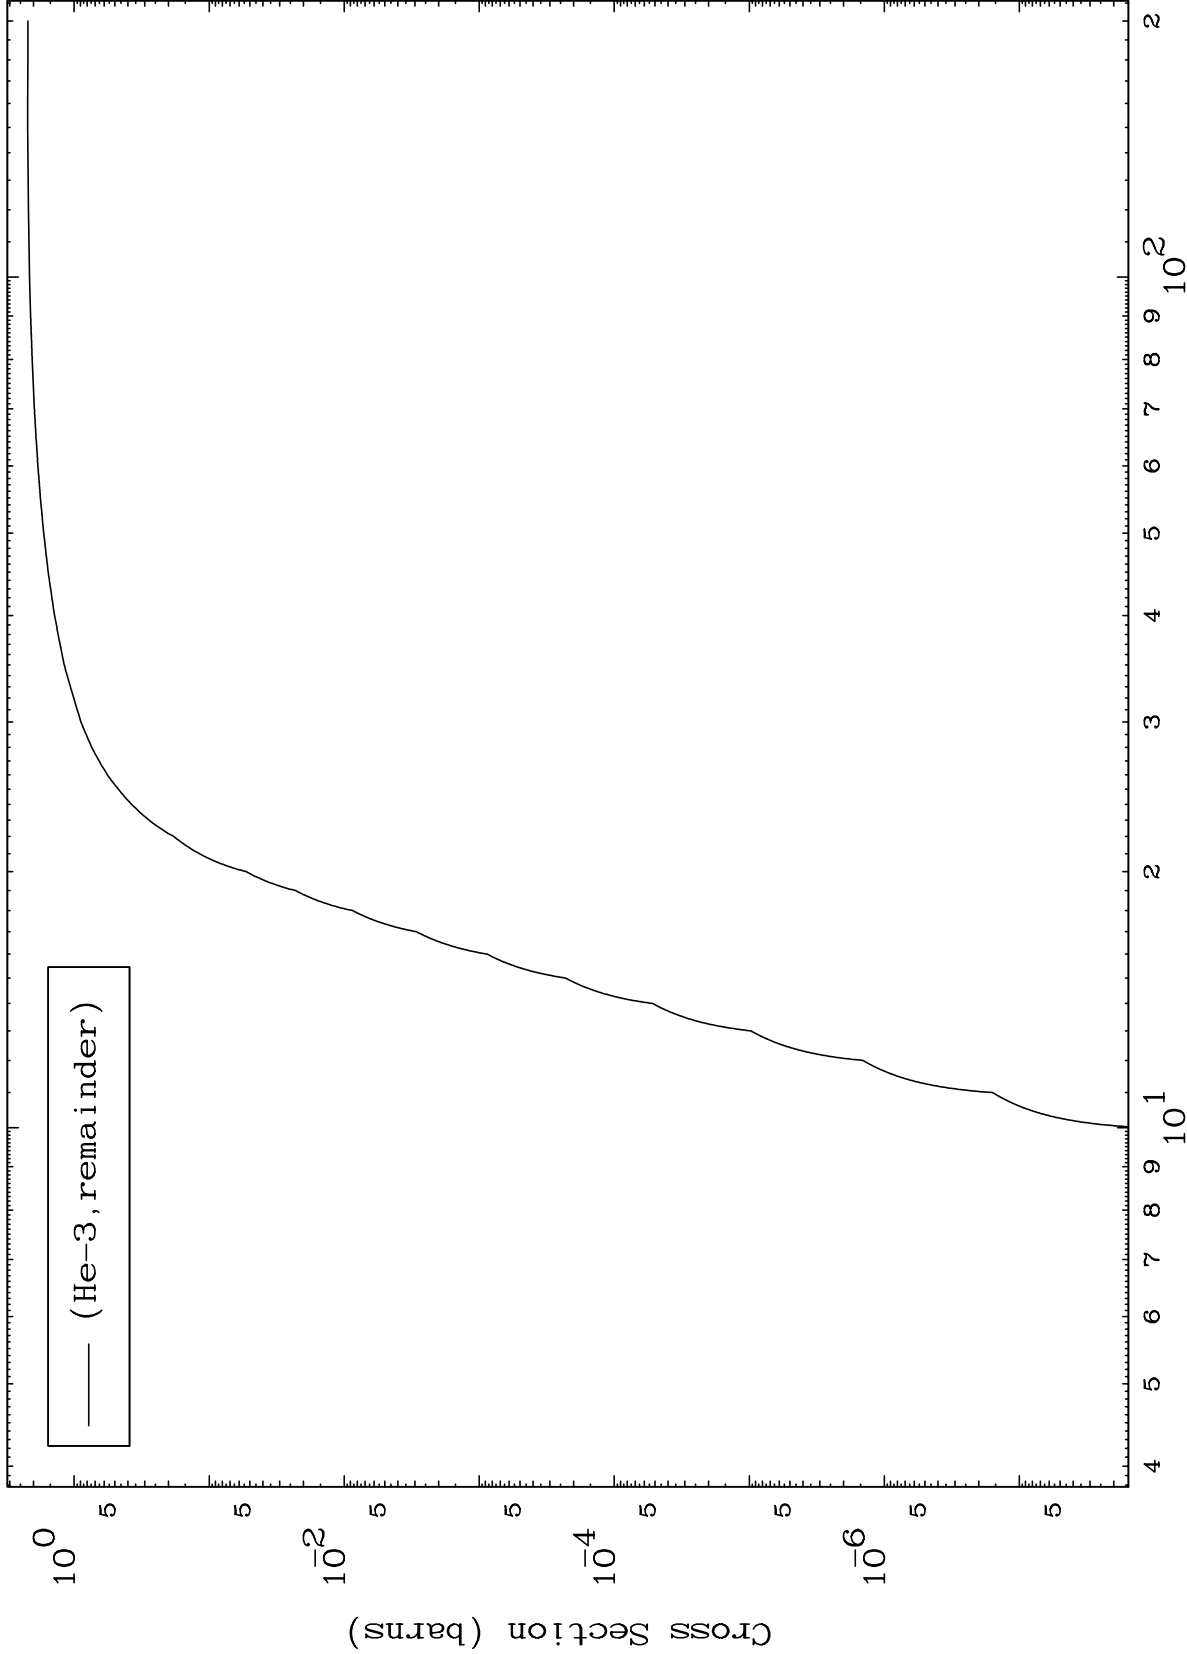

Press Mouse Button to Start

MAT 7665

He-3 Major

77-Ir-171

0 Kelvin Cross Sections

1

Incident Energy (MeV)

77-Ir-171