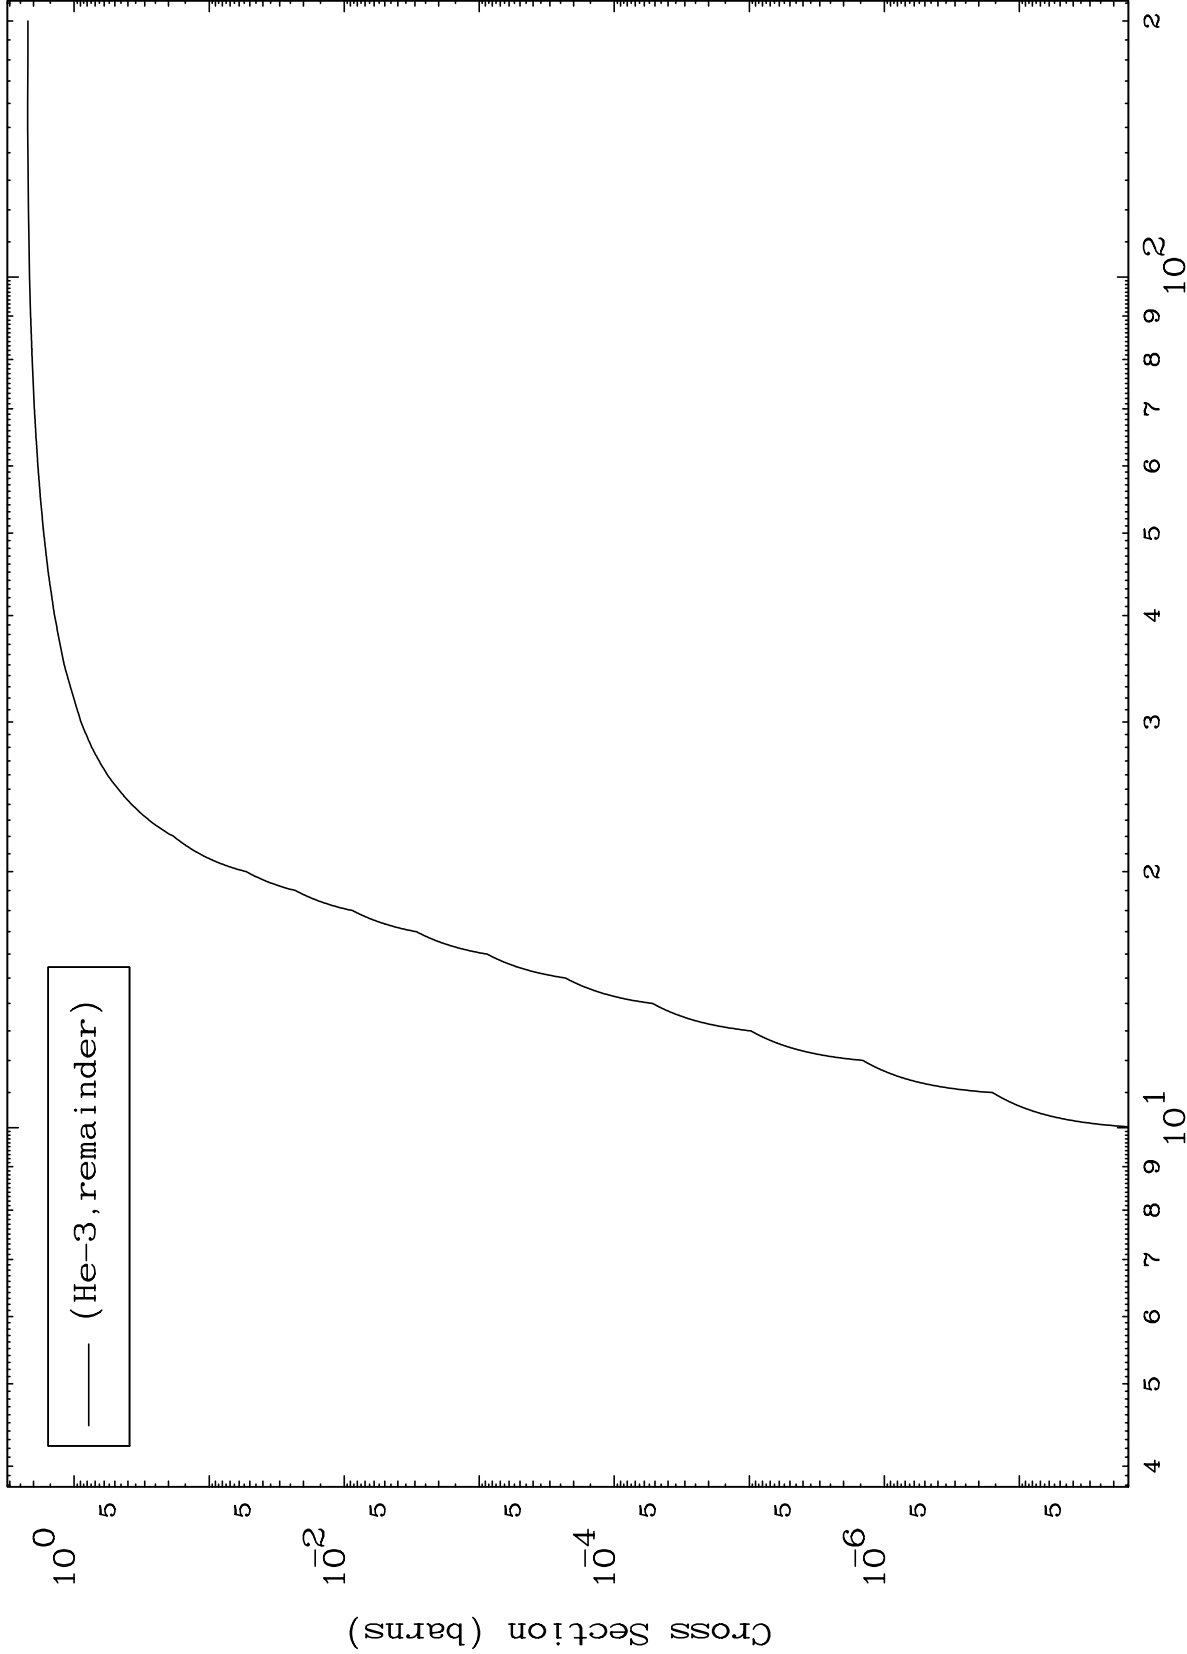

Press Mouse Button to Start

MAT 7666

He-3 Major

77-Ir-171

0 Kelvin Cross Sections

1

Incident Energy (MeV)

77-Ir-171