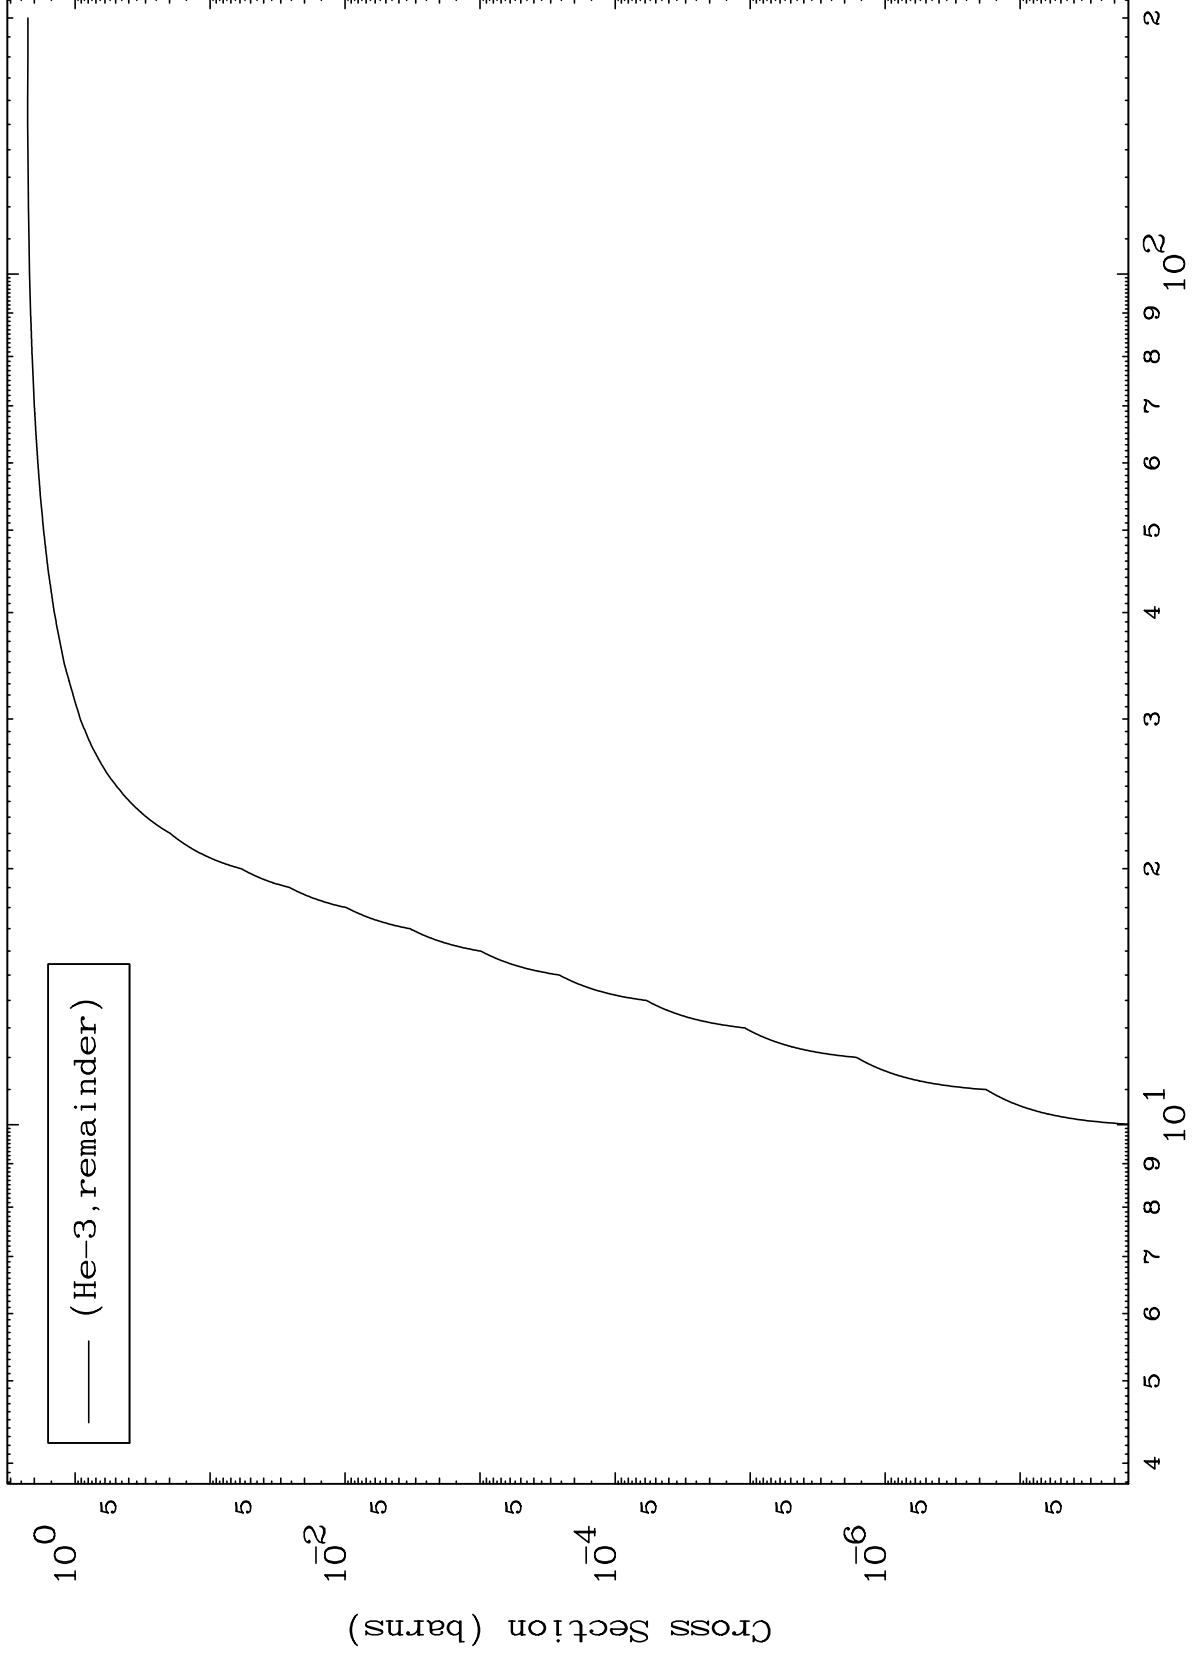

Press Mouse Button to Start

MAT 7677

He-3 Major

77-Ir-175

0 Kelvin Cross Sections

1

Incident Energy (MeV)

77-Ir-175