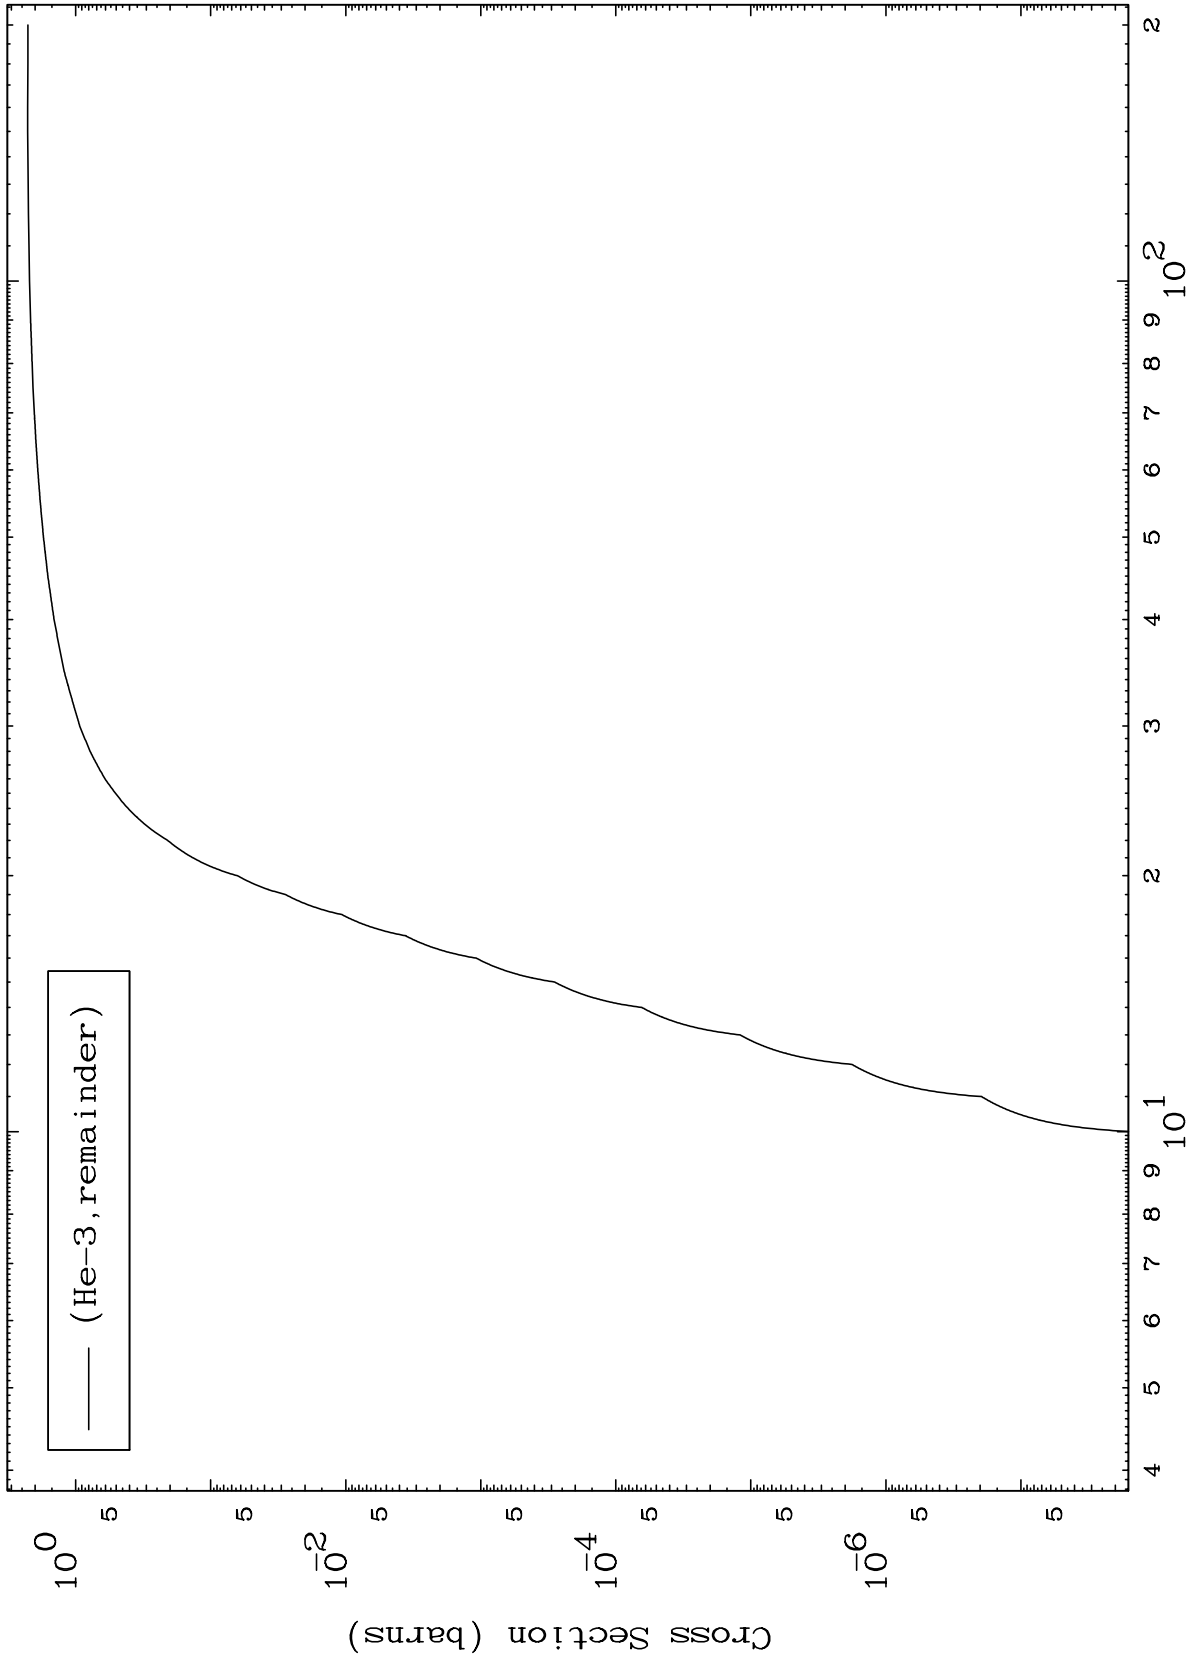

Press Mouse Button to Start

MAT 7686

He-3 Major

77-Ir-178

0 Kelvin Cross Sections

1

Incident Energy (MeV)

77-Ir-178