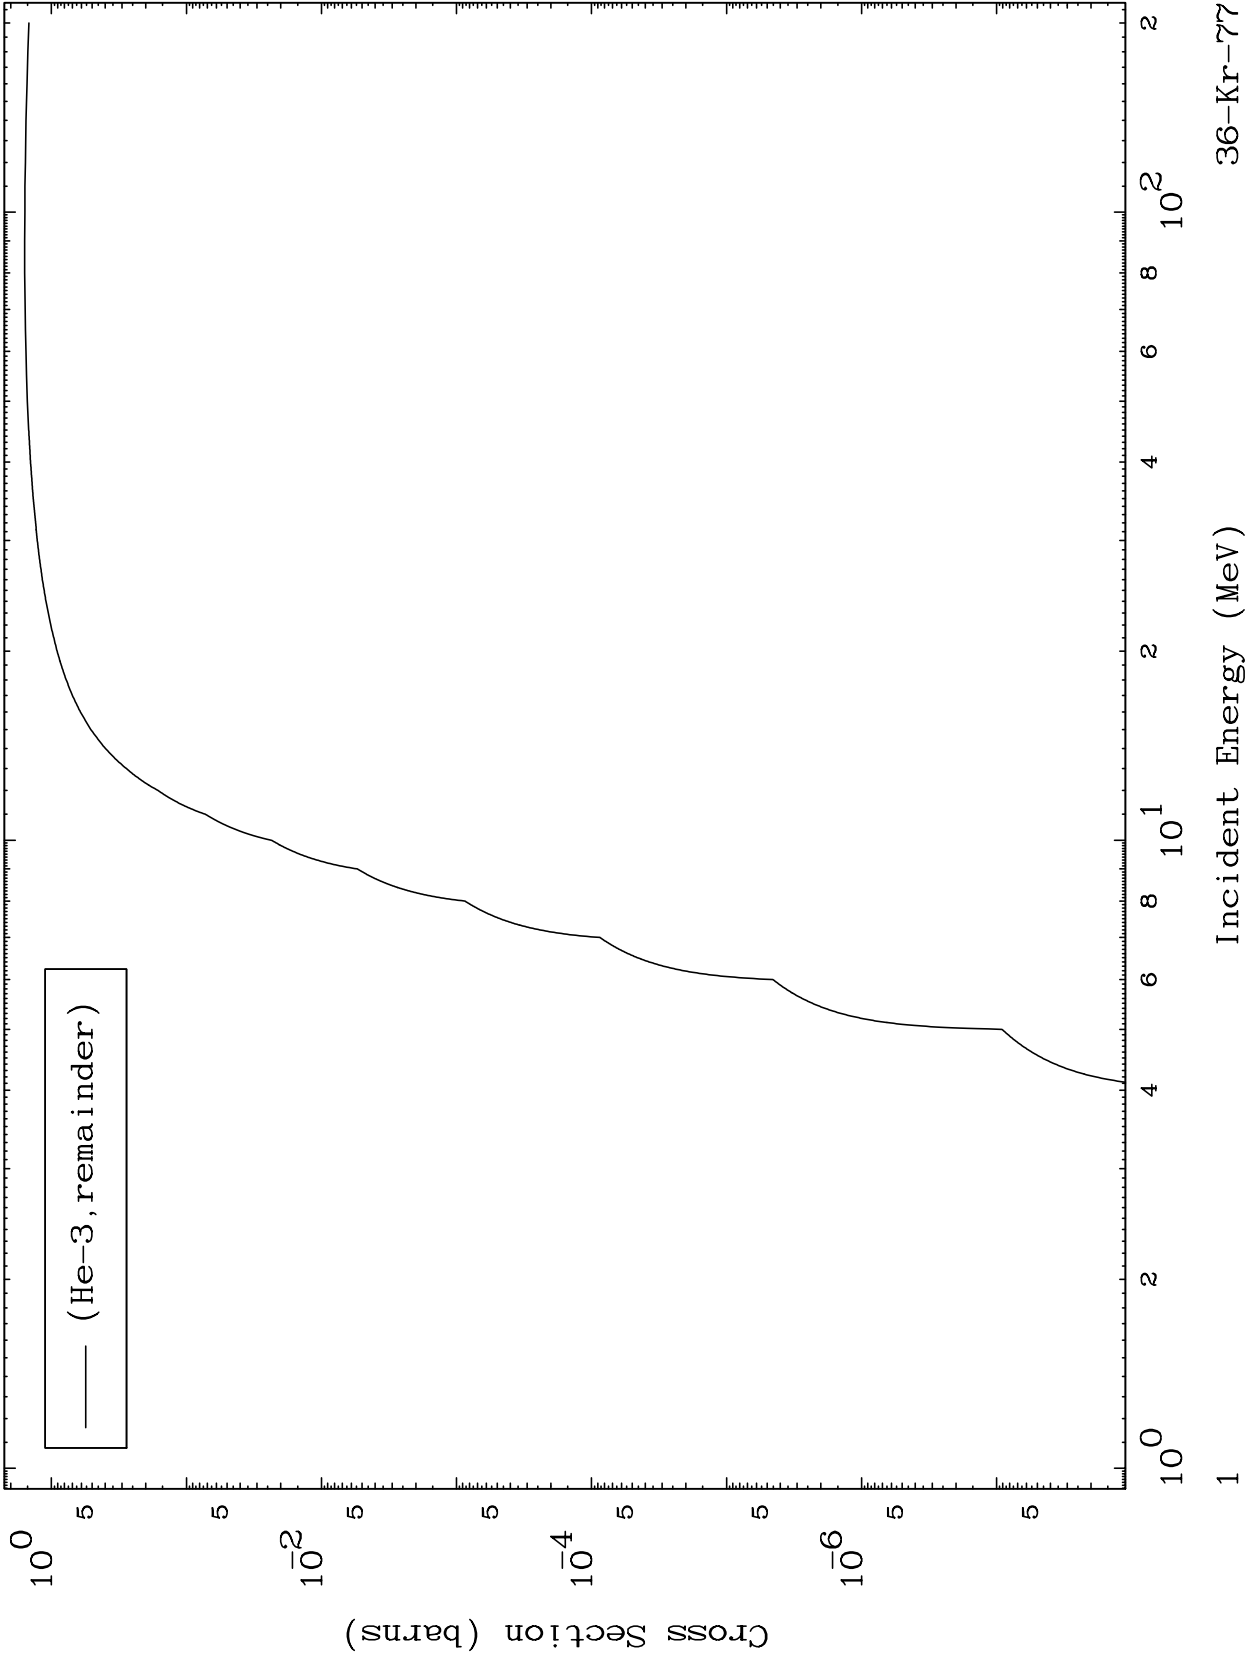

Press Mouse Button to Start

MAT 3622

He-3 Major

36-Kr-77

0 Kelvin Cross Sections

36-Kr-77

Incident Energy (MeV)