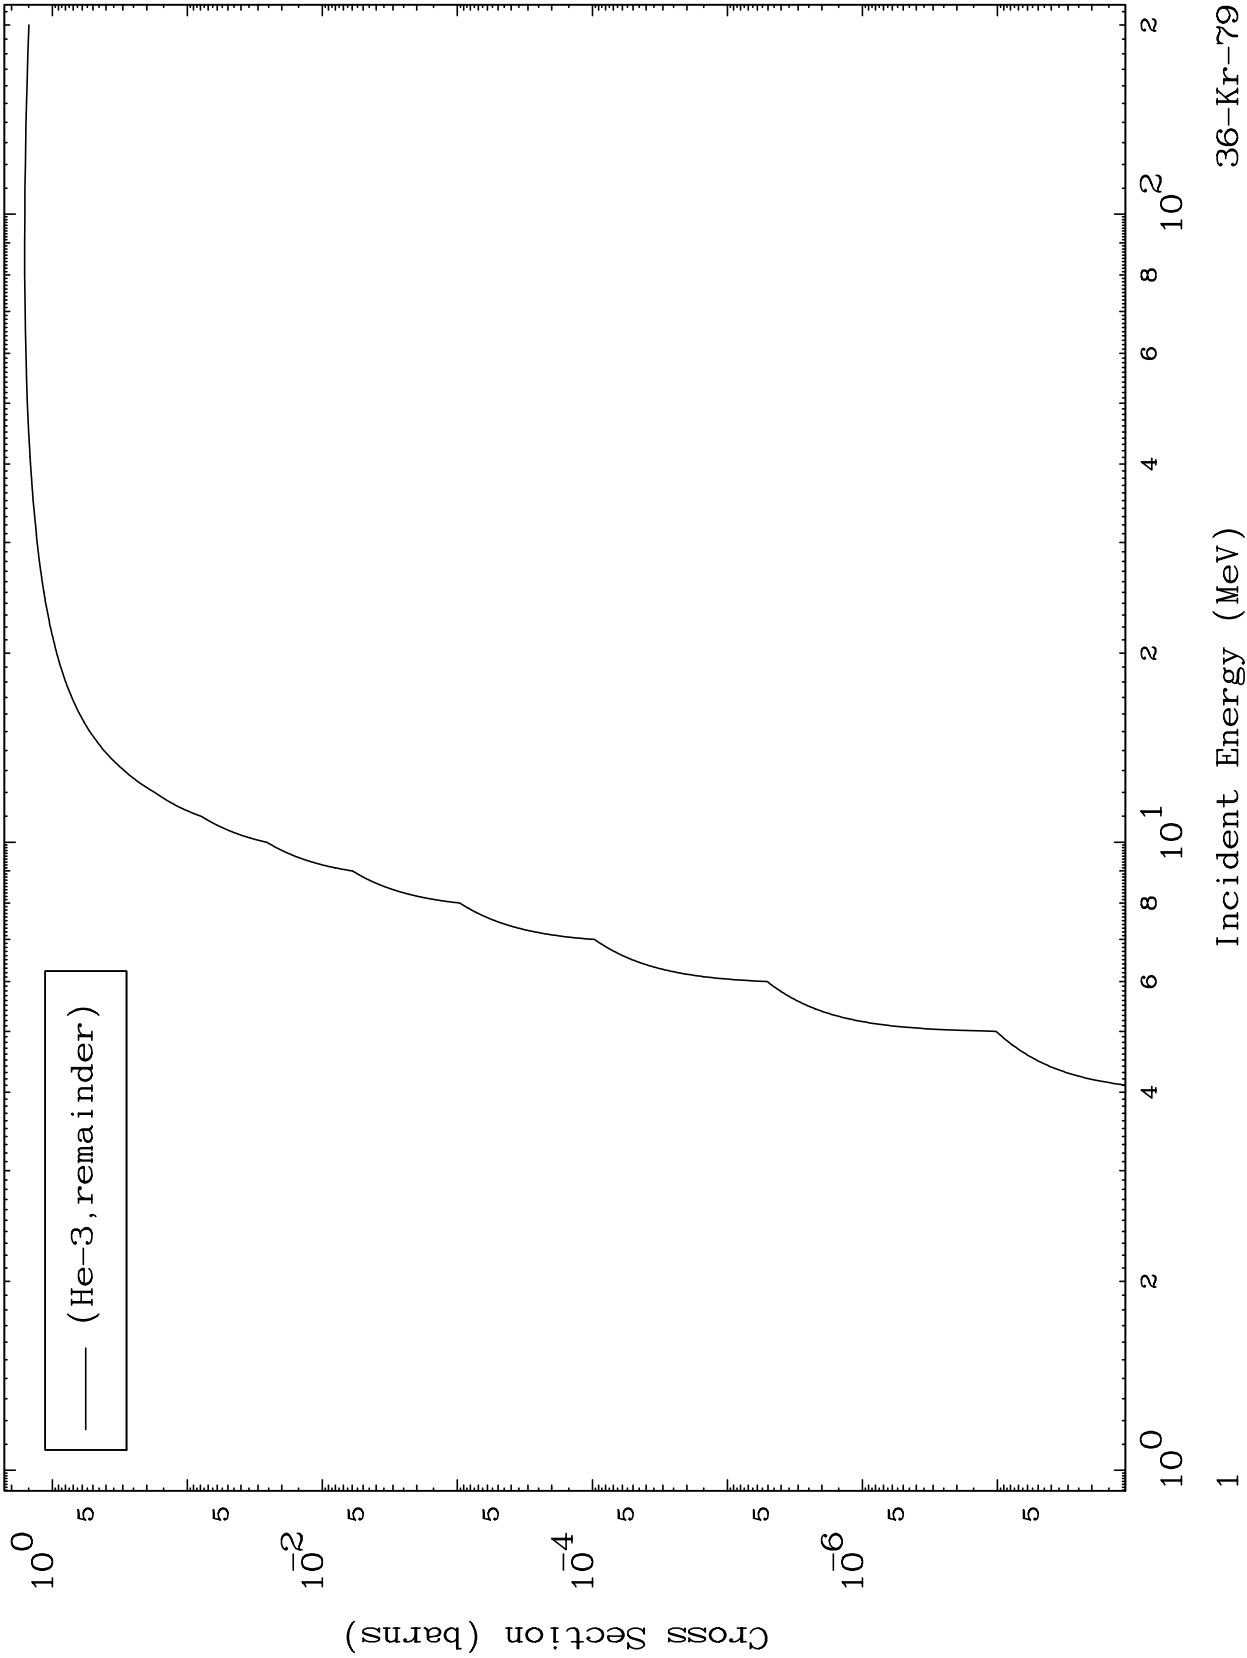

Press Mouse Button to Start

MAT 3629

He-3 Major

36-Kr-79

0 Kelvin Cross Sections

36-Kr-79

Incident Energy (MeV)