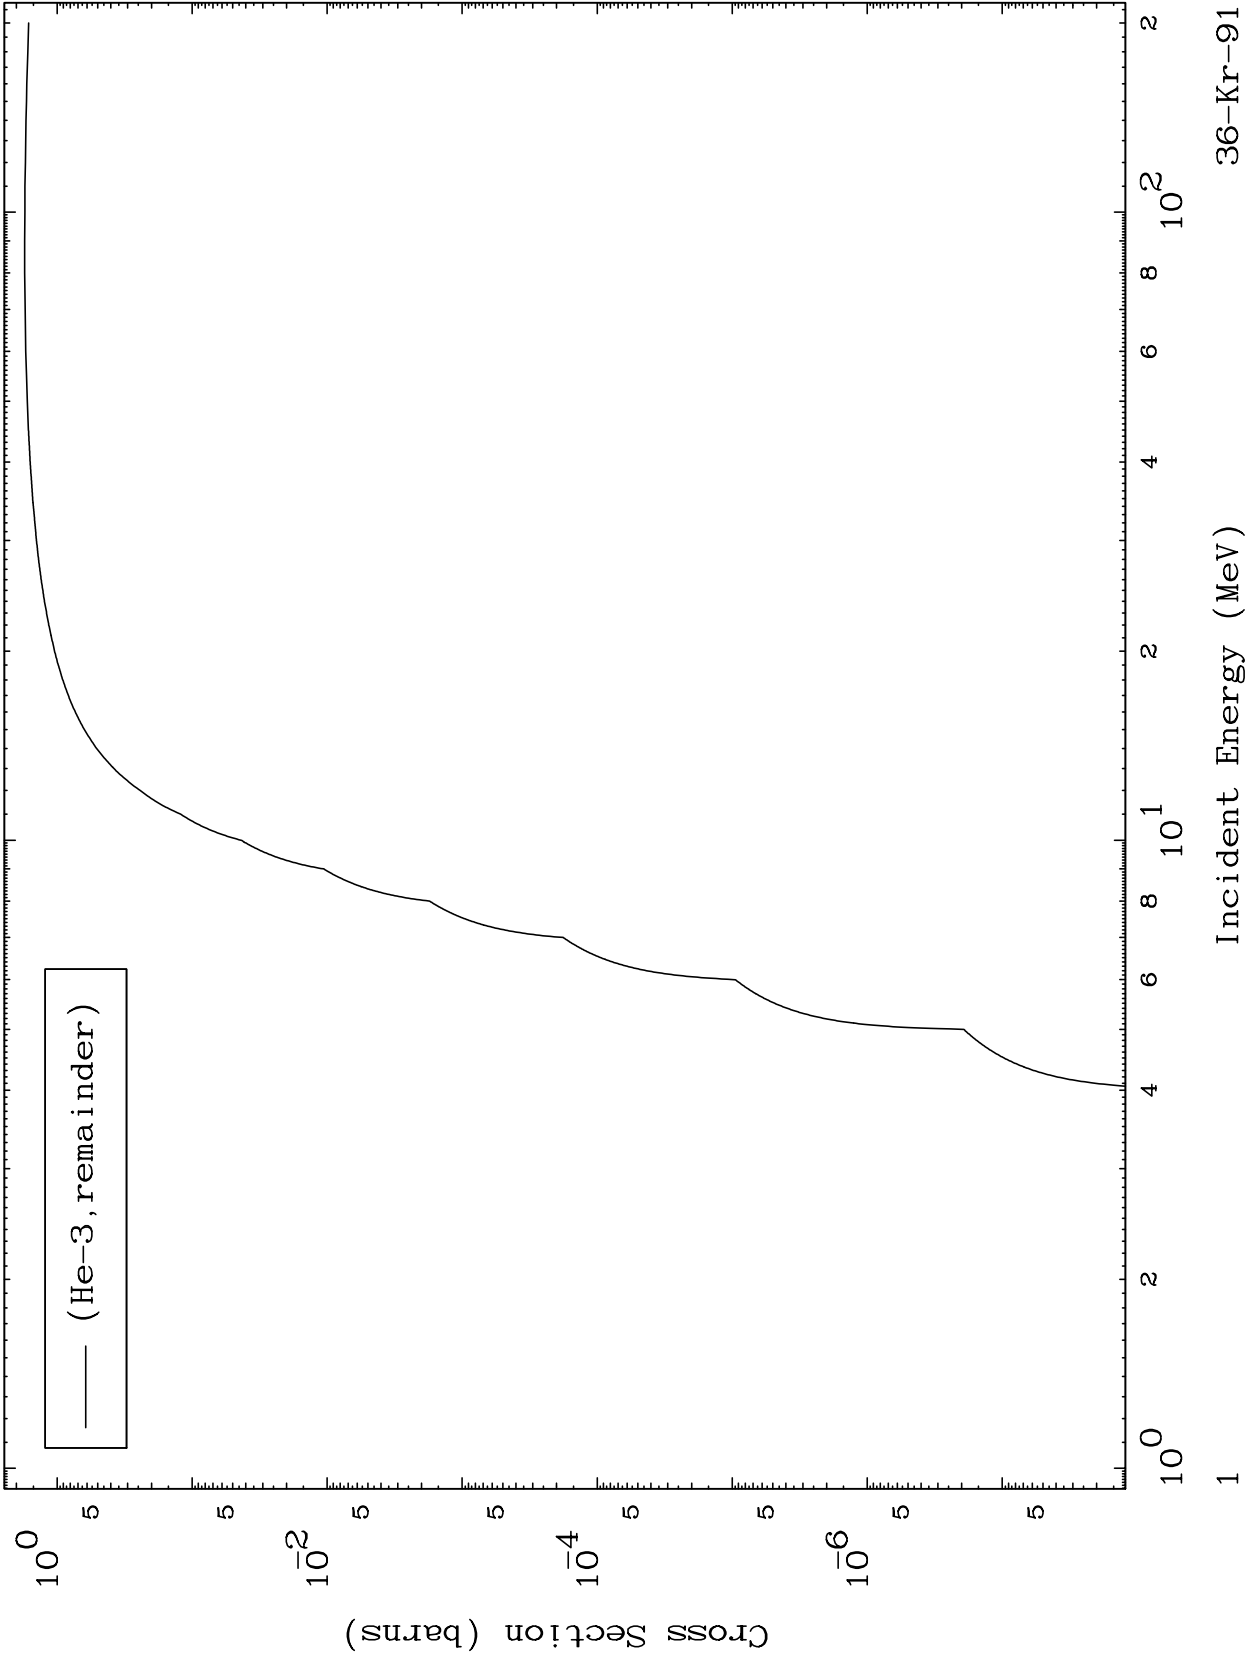

Press Mouse Button to Start

MAT 3664

He-3 Major

36-Kr-91

0 Kelvin Cross Sections

Incident Energy (MeV)

36-Kr-91