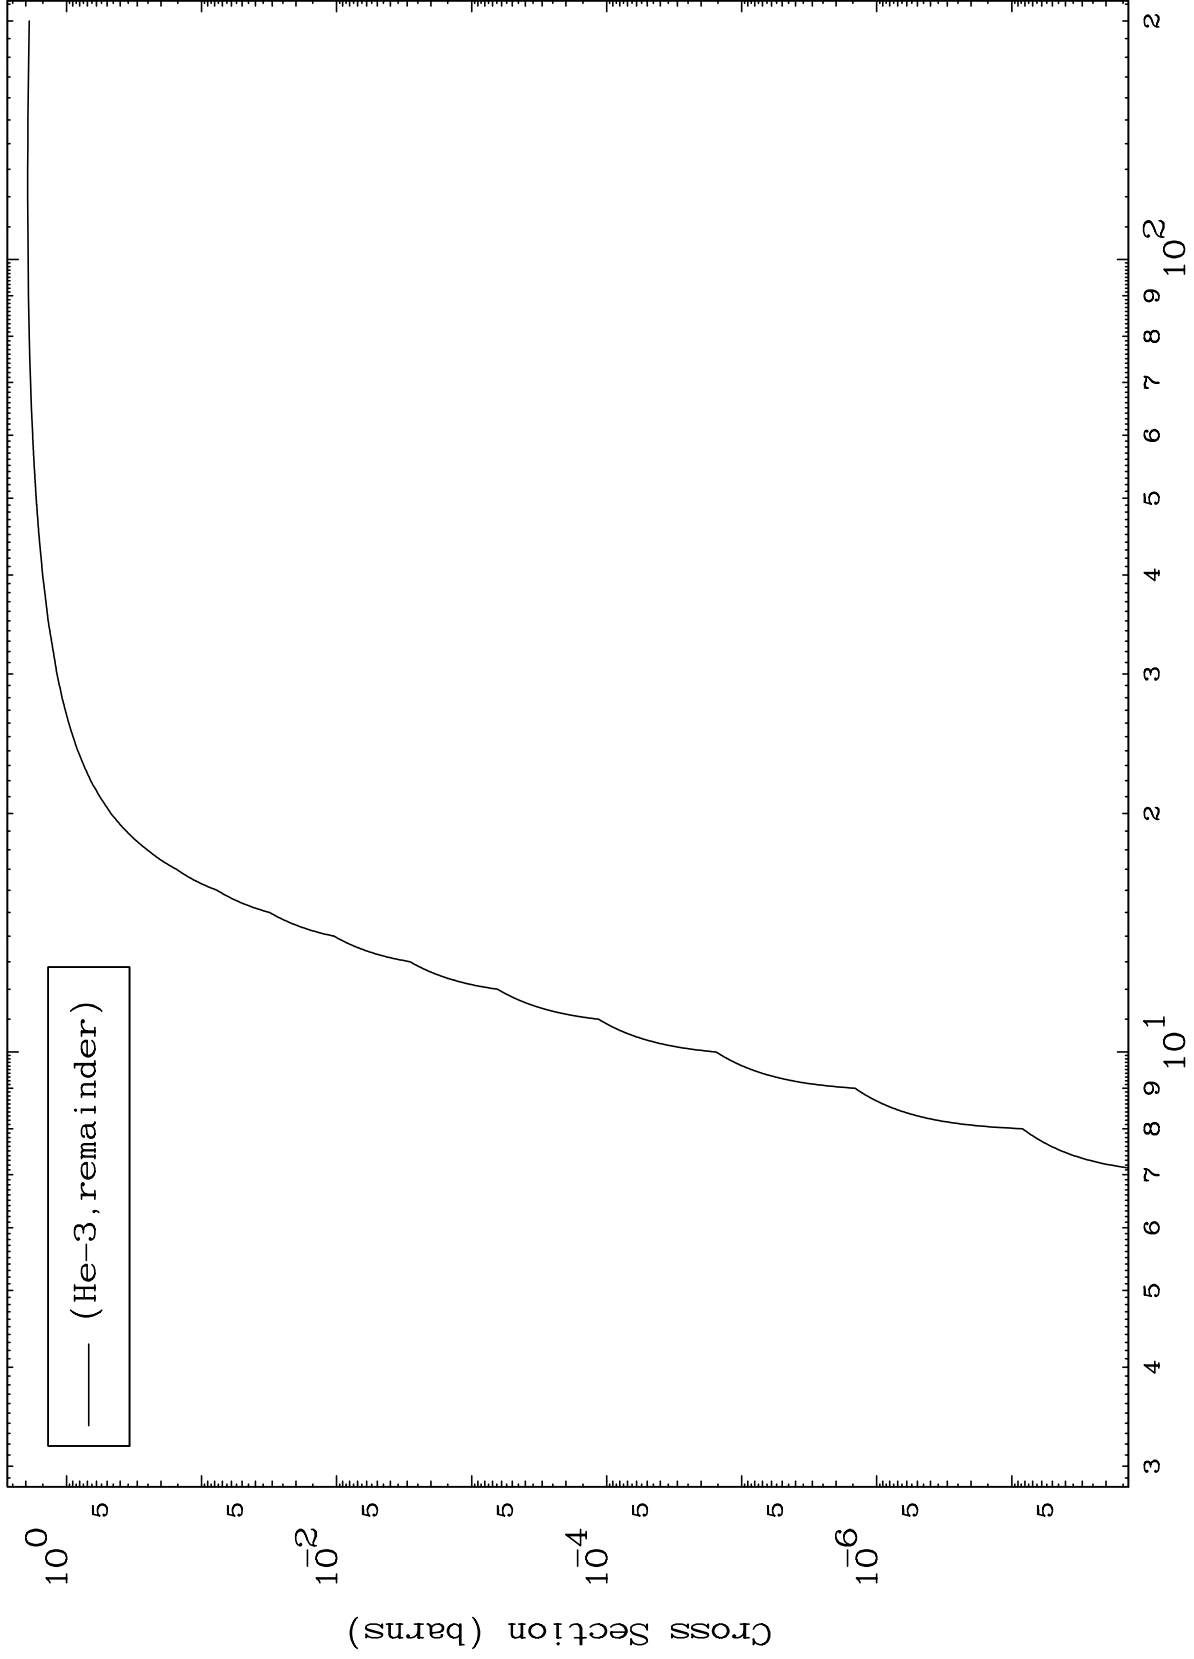

Press Mouse Button to Start

MAT 5695

He-3 Major

57-La-128

0 Kelvin Cross Sections

1

Incident Energy (MeV)

57-La-128