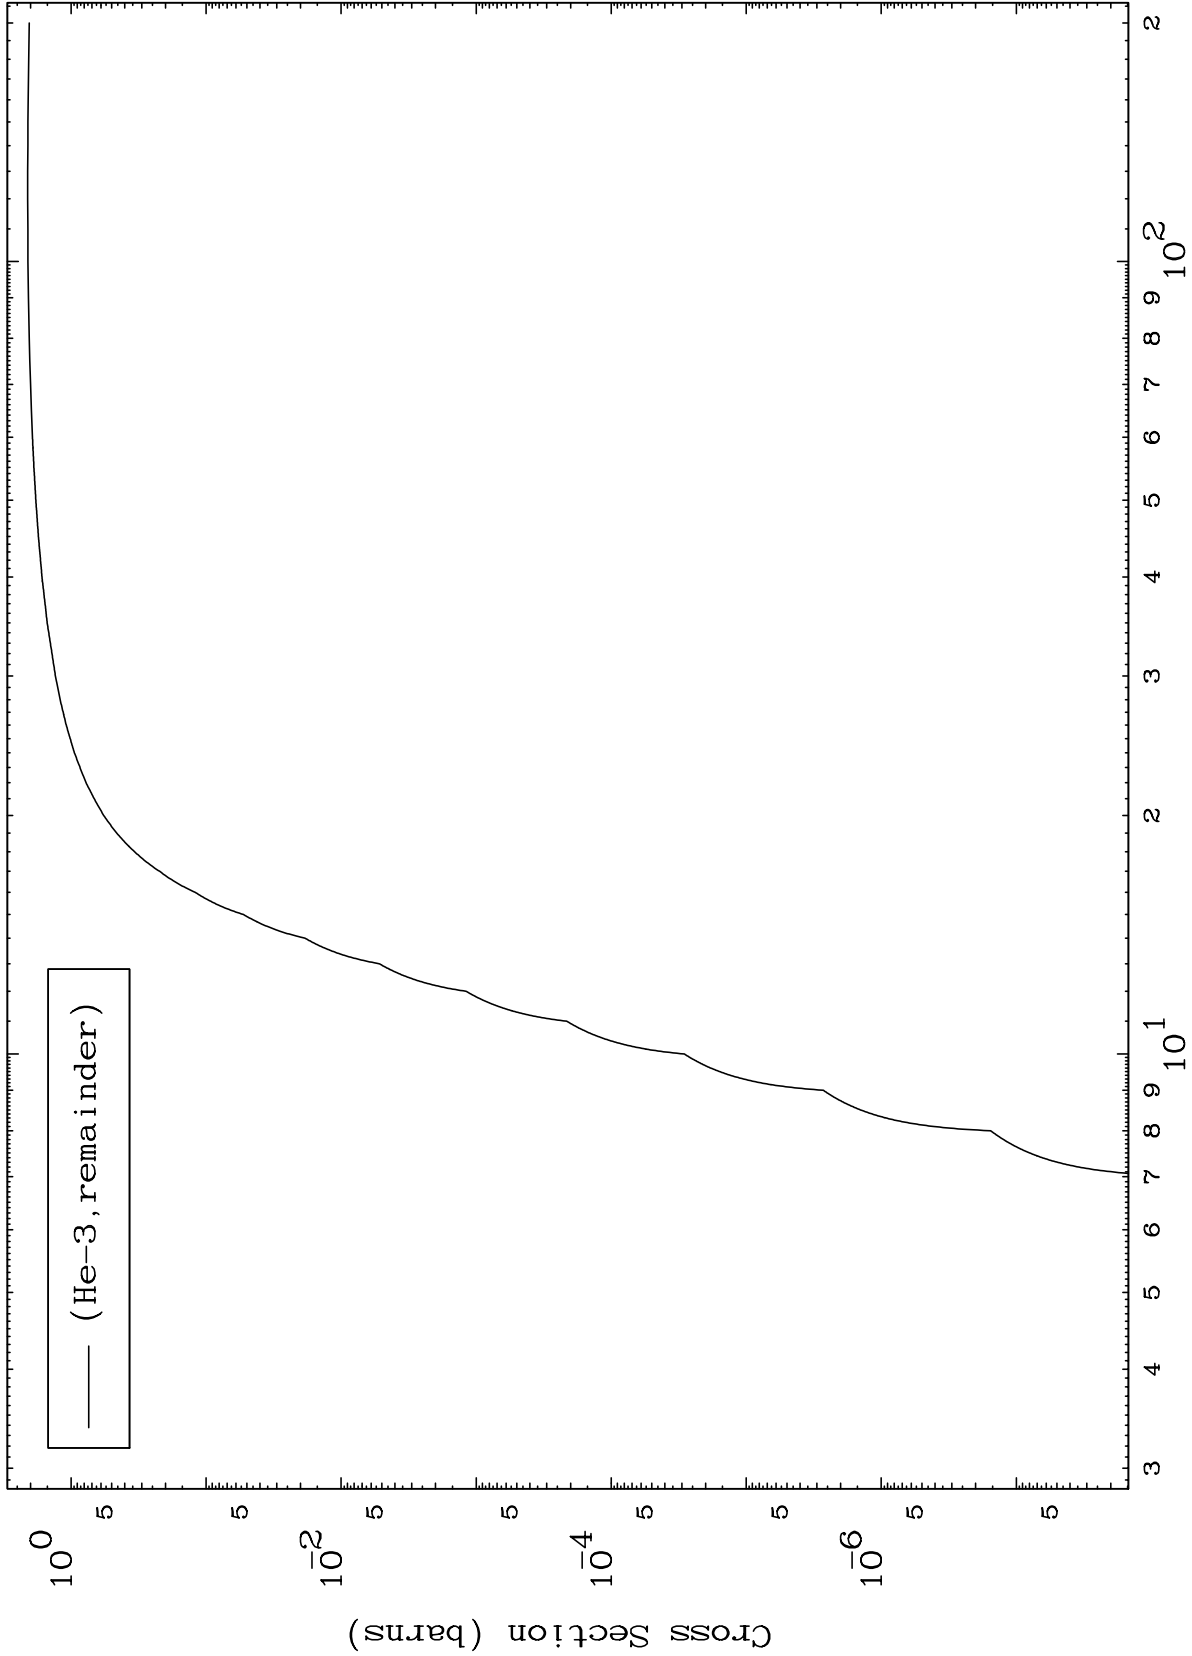

Press Mouse Button to Start

MAT 5746

He-3 Major

57-La-145

0 Kelvin Cross Sections

1

Incident Energy (MeV)

57-La-145