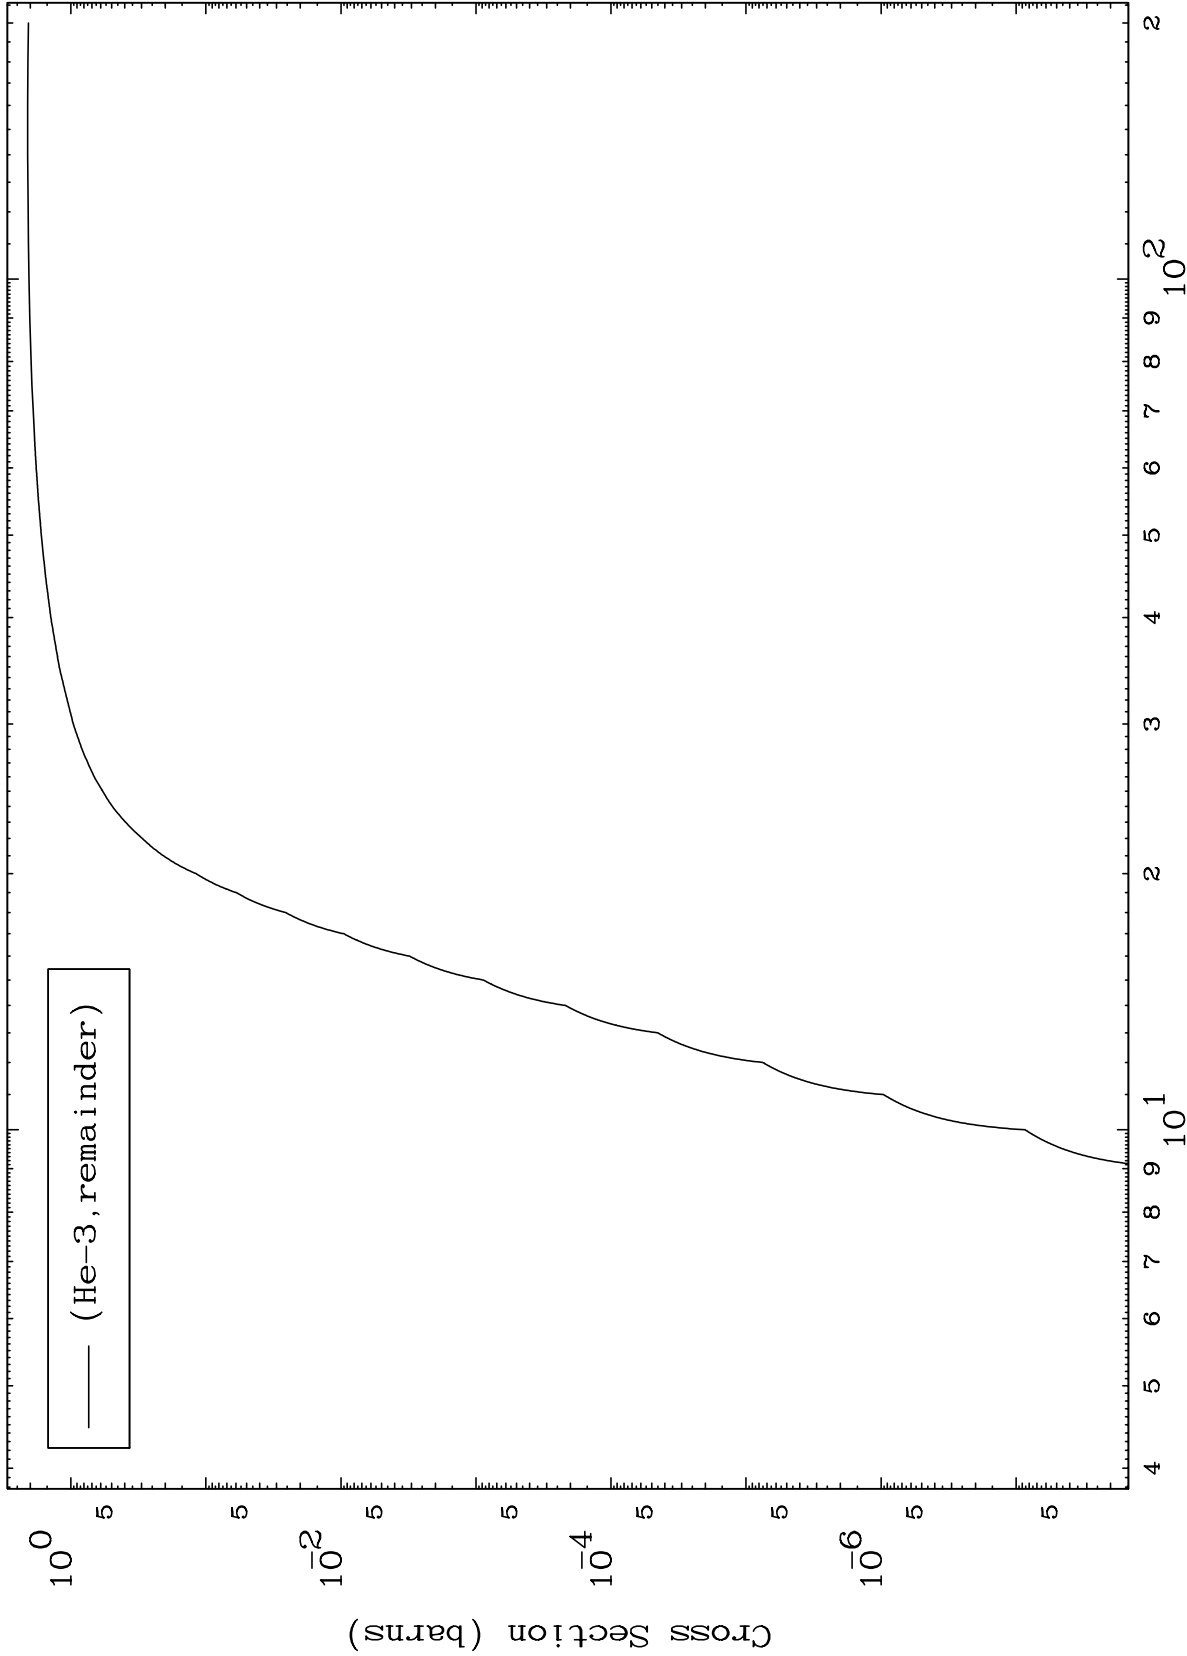

Press Mouse Button to Start

MAT 7062

He-3 Major

71-Lu-154

0 Kelvin Cross Sections

Incident Energy (MeV)

71-Lu-154

1