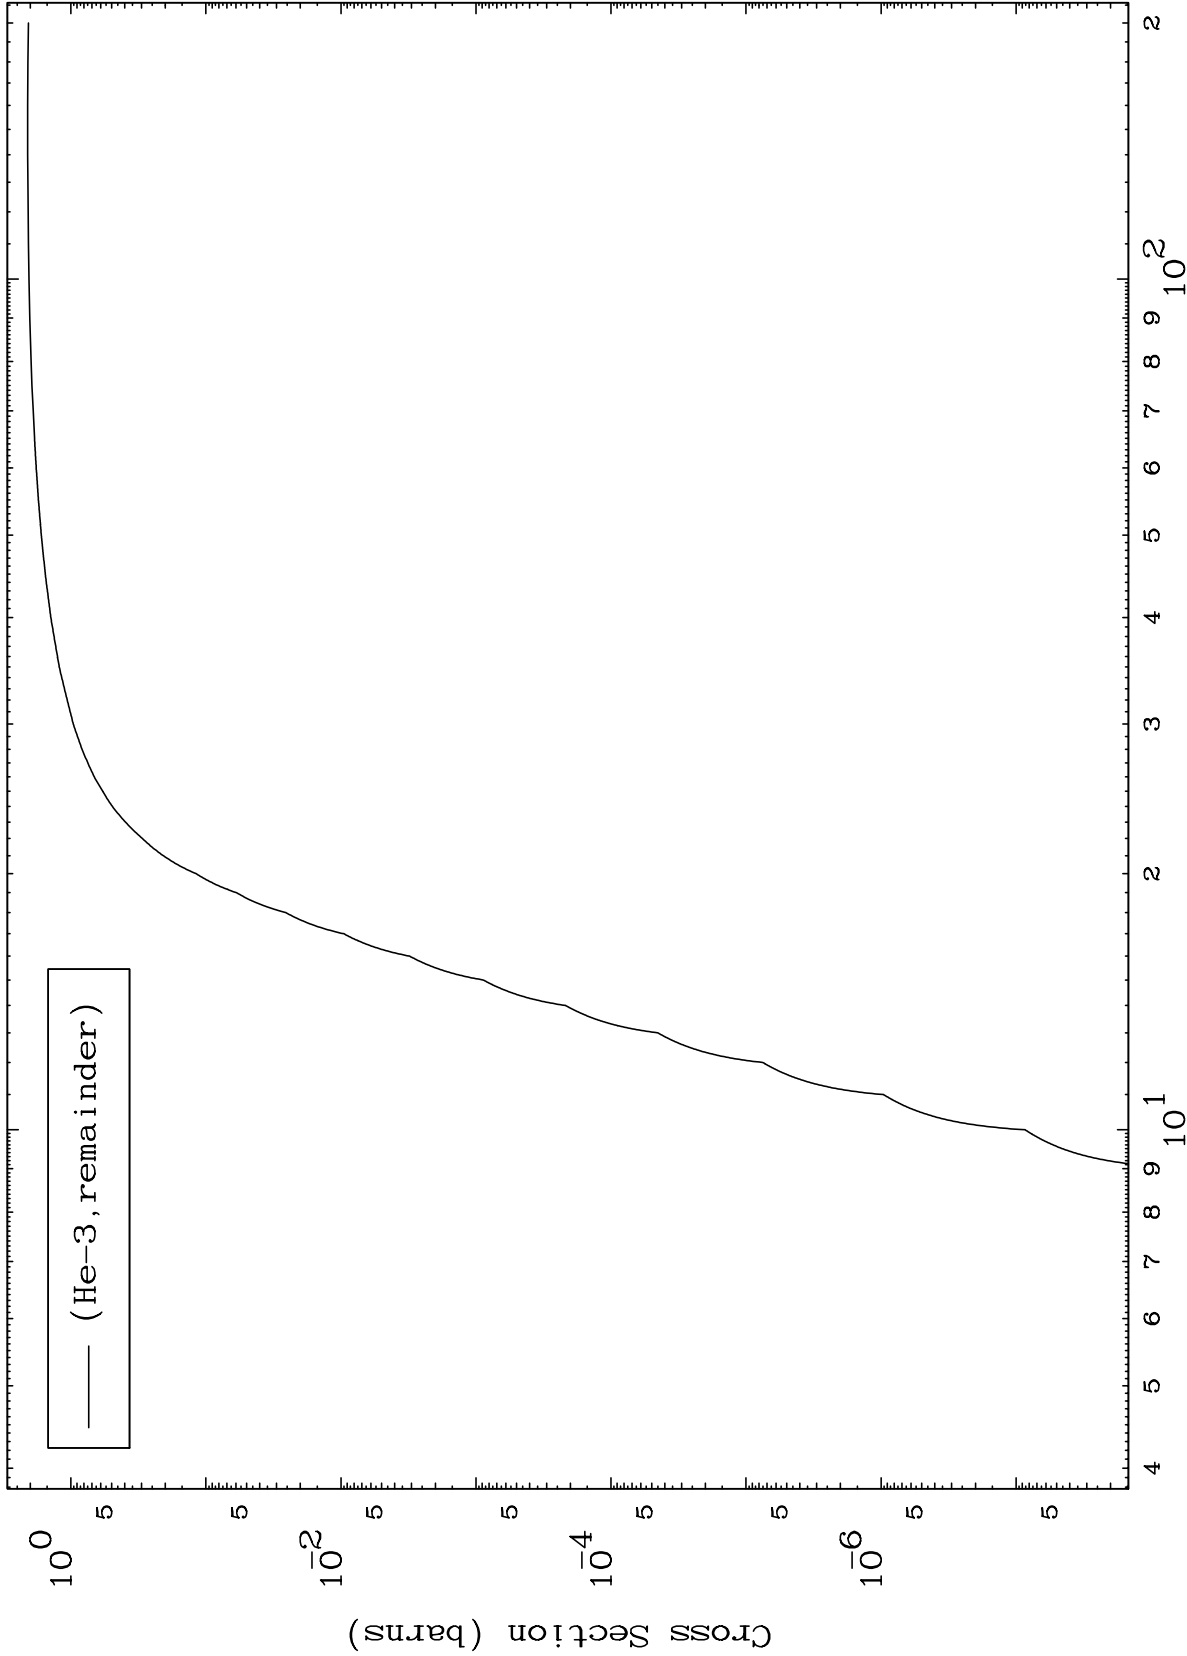

Press Mouse Button to Start

MAT 7063

He-3 Major

71-Lu-154

0 Kelvin Cross Sections

Incident Energy (MeV)

71-Lu-154

1