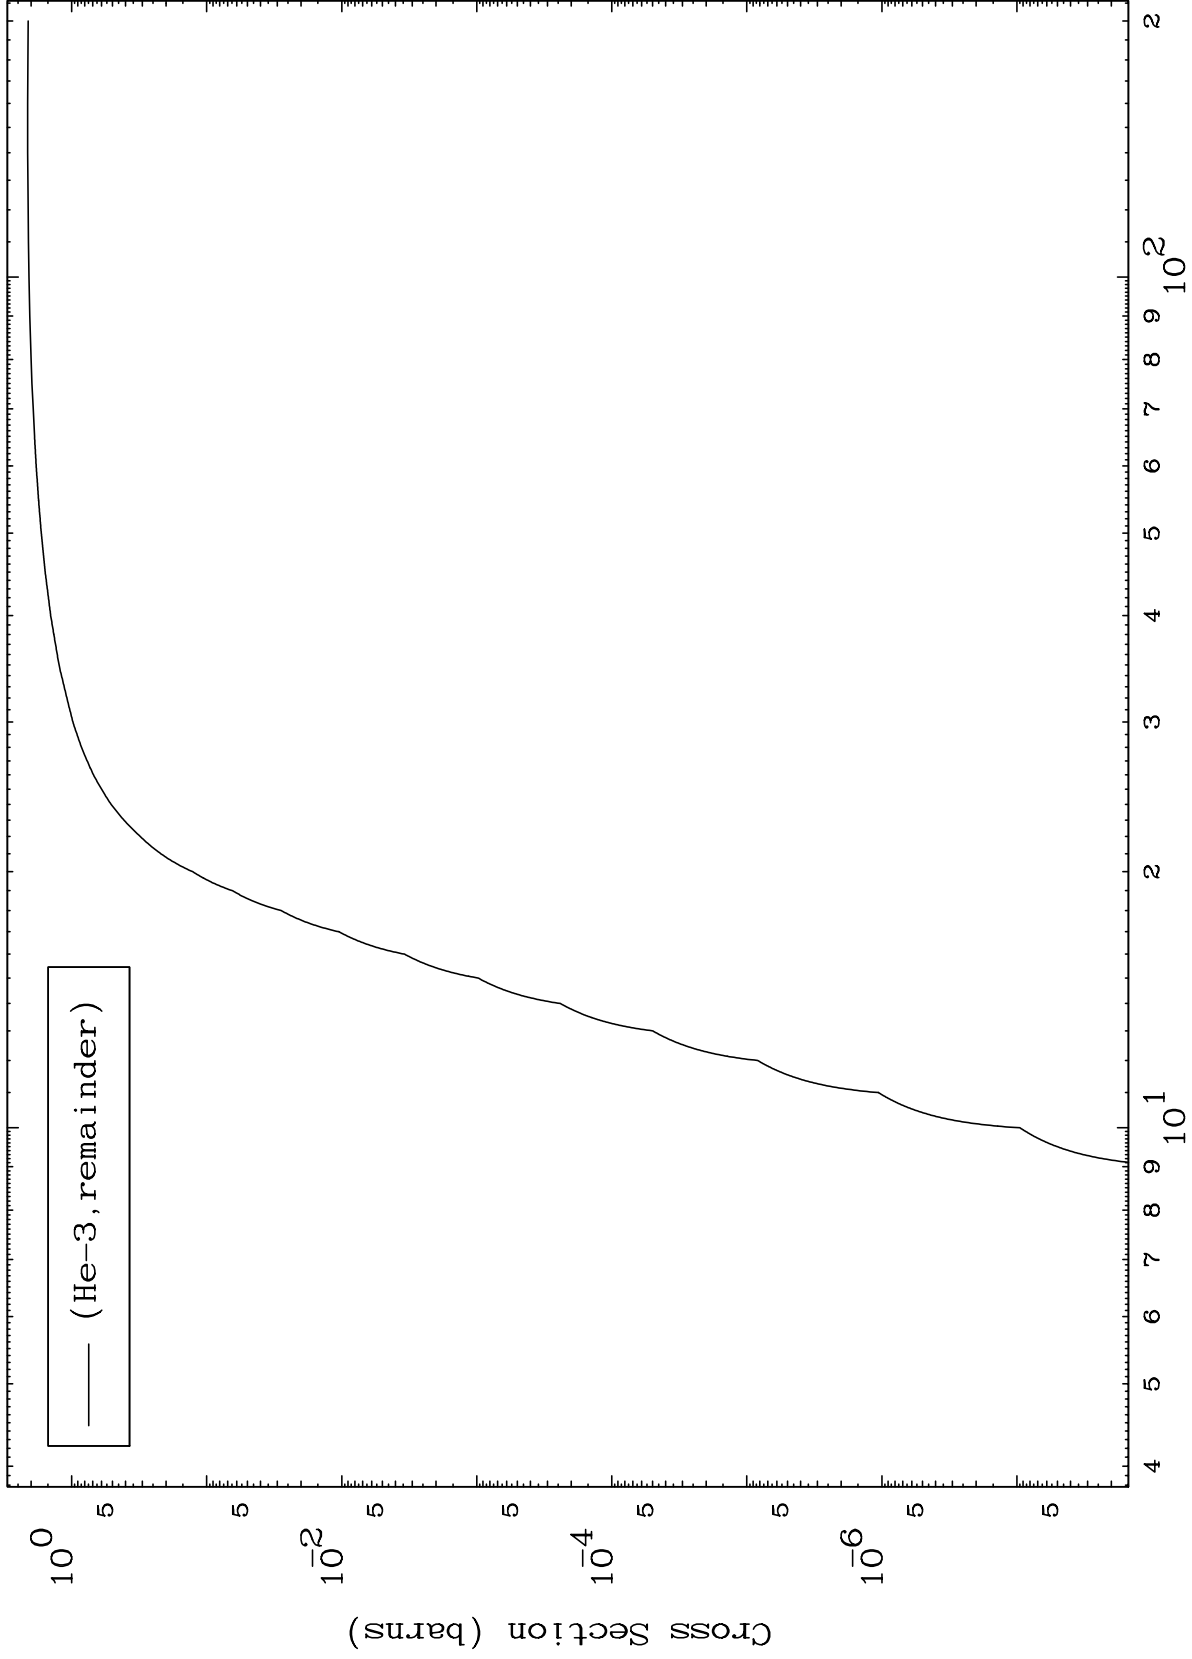

Press Mouse Button to Start

MAT 7071

He-3 Major

71-Lu-157

0 Kelvin Cross Sections

Incident Energy (MeV)

71-Lu-157

1