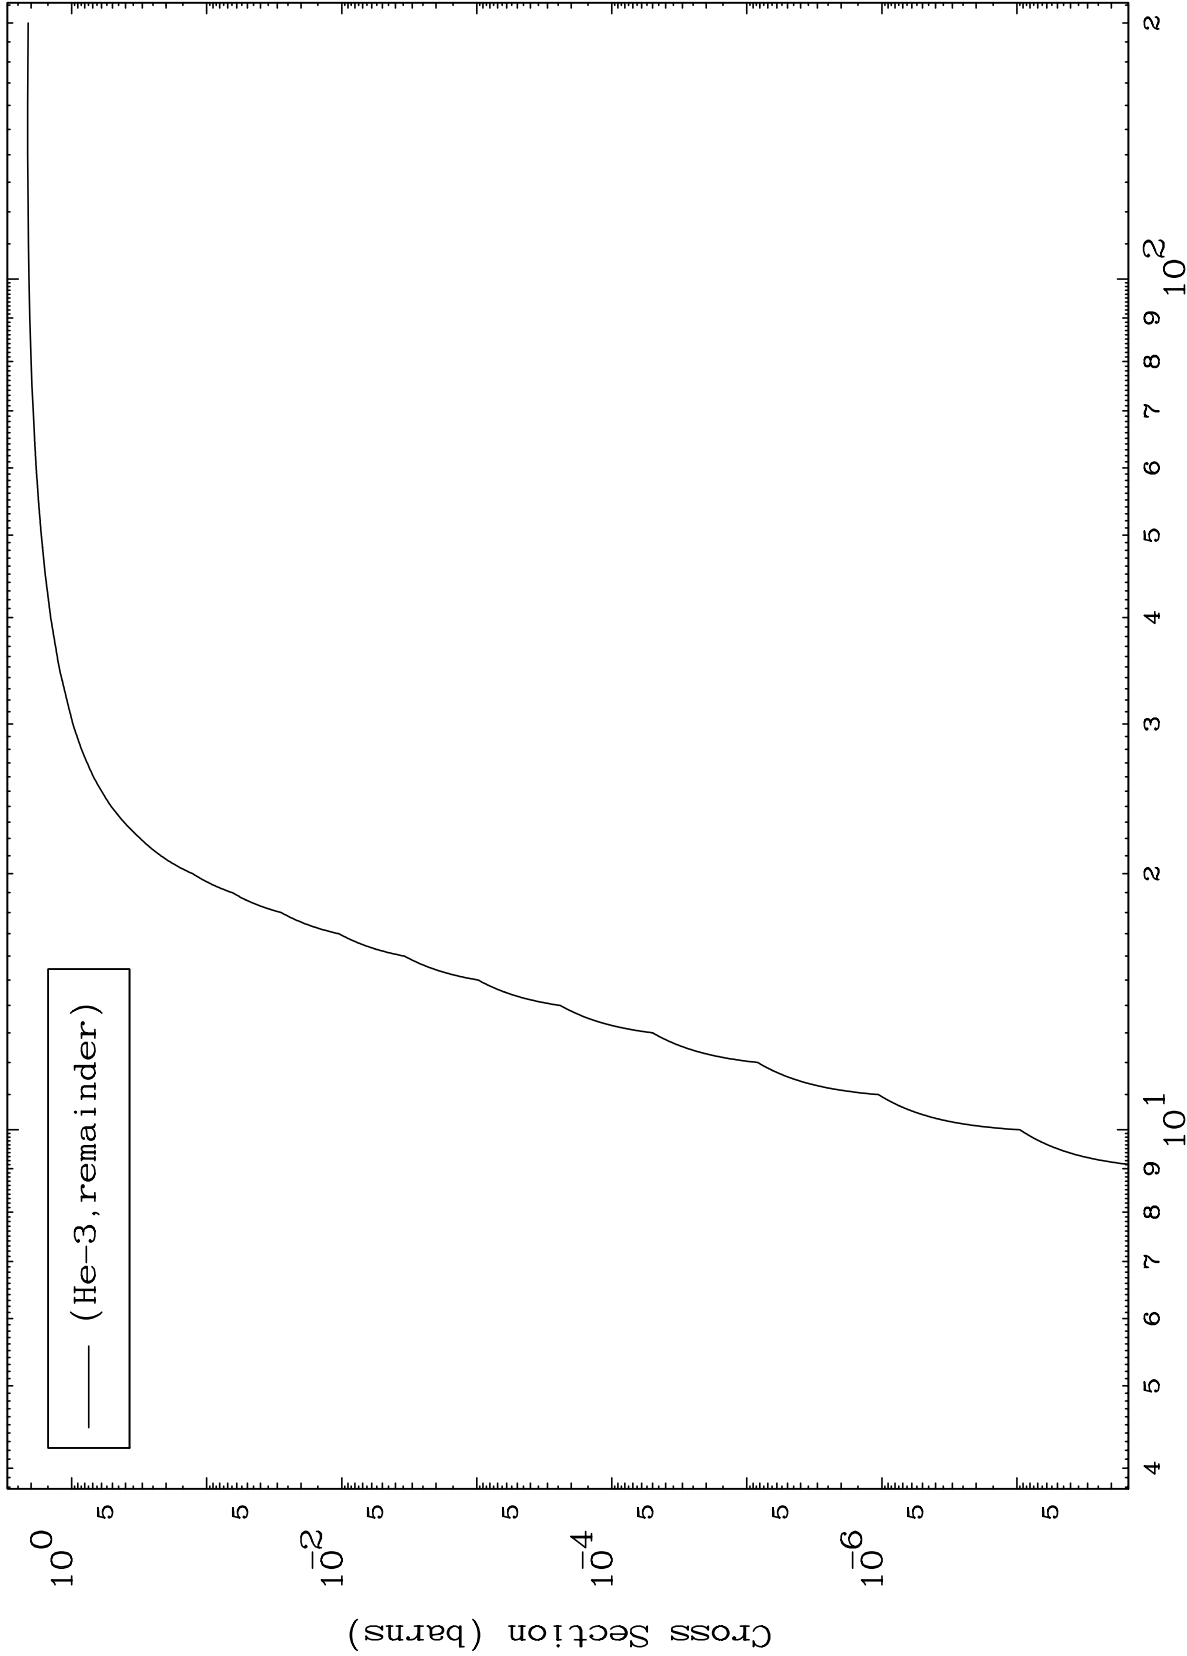

Press Mouse Button to Start

MAT 7072

He-3 Major

71-Lu-157

0 Kelvin Cross Sections

Incident Energy (MeV)

71-Lu-157

1