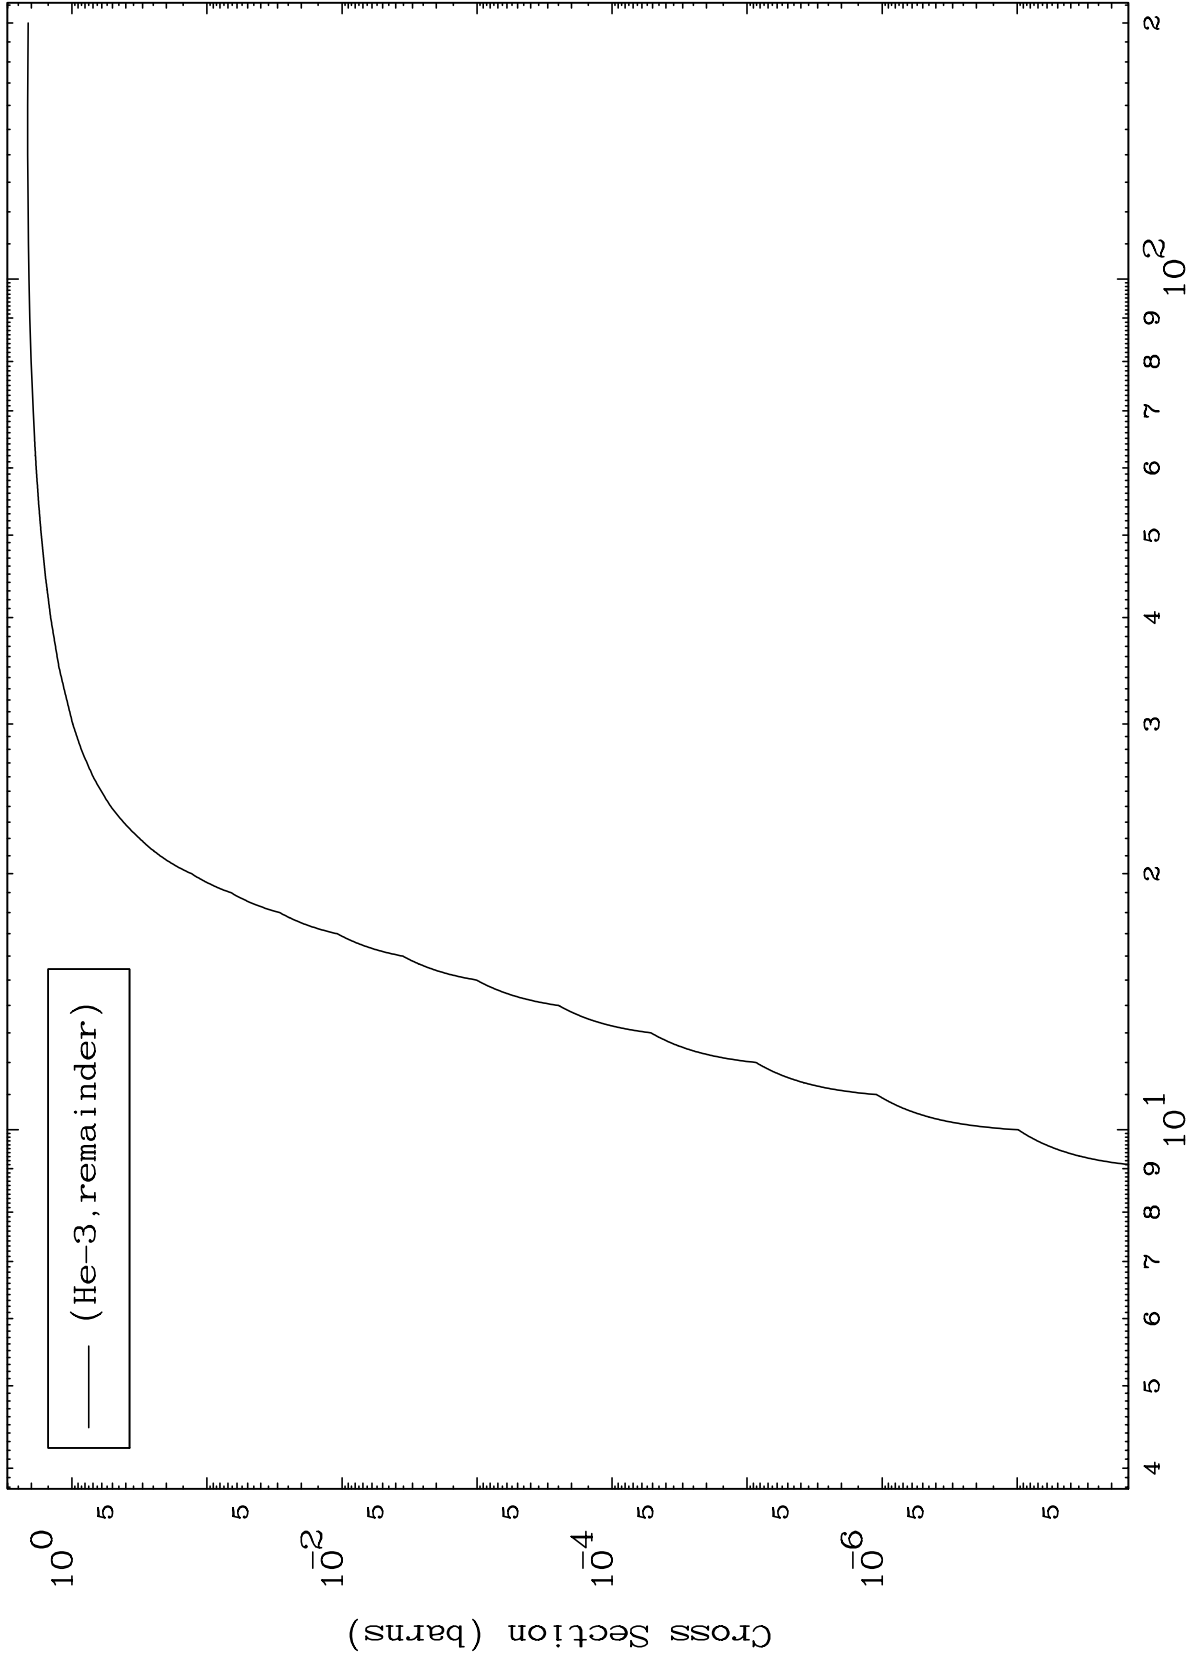

Press Mouse Button to Start

MAT 7074

He-3 Major

71-Lu-158

0 Kelvin Cross Sections

1

Incident Energy (MeV)

71-Lu-158