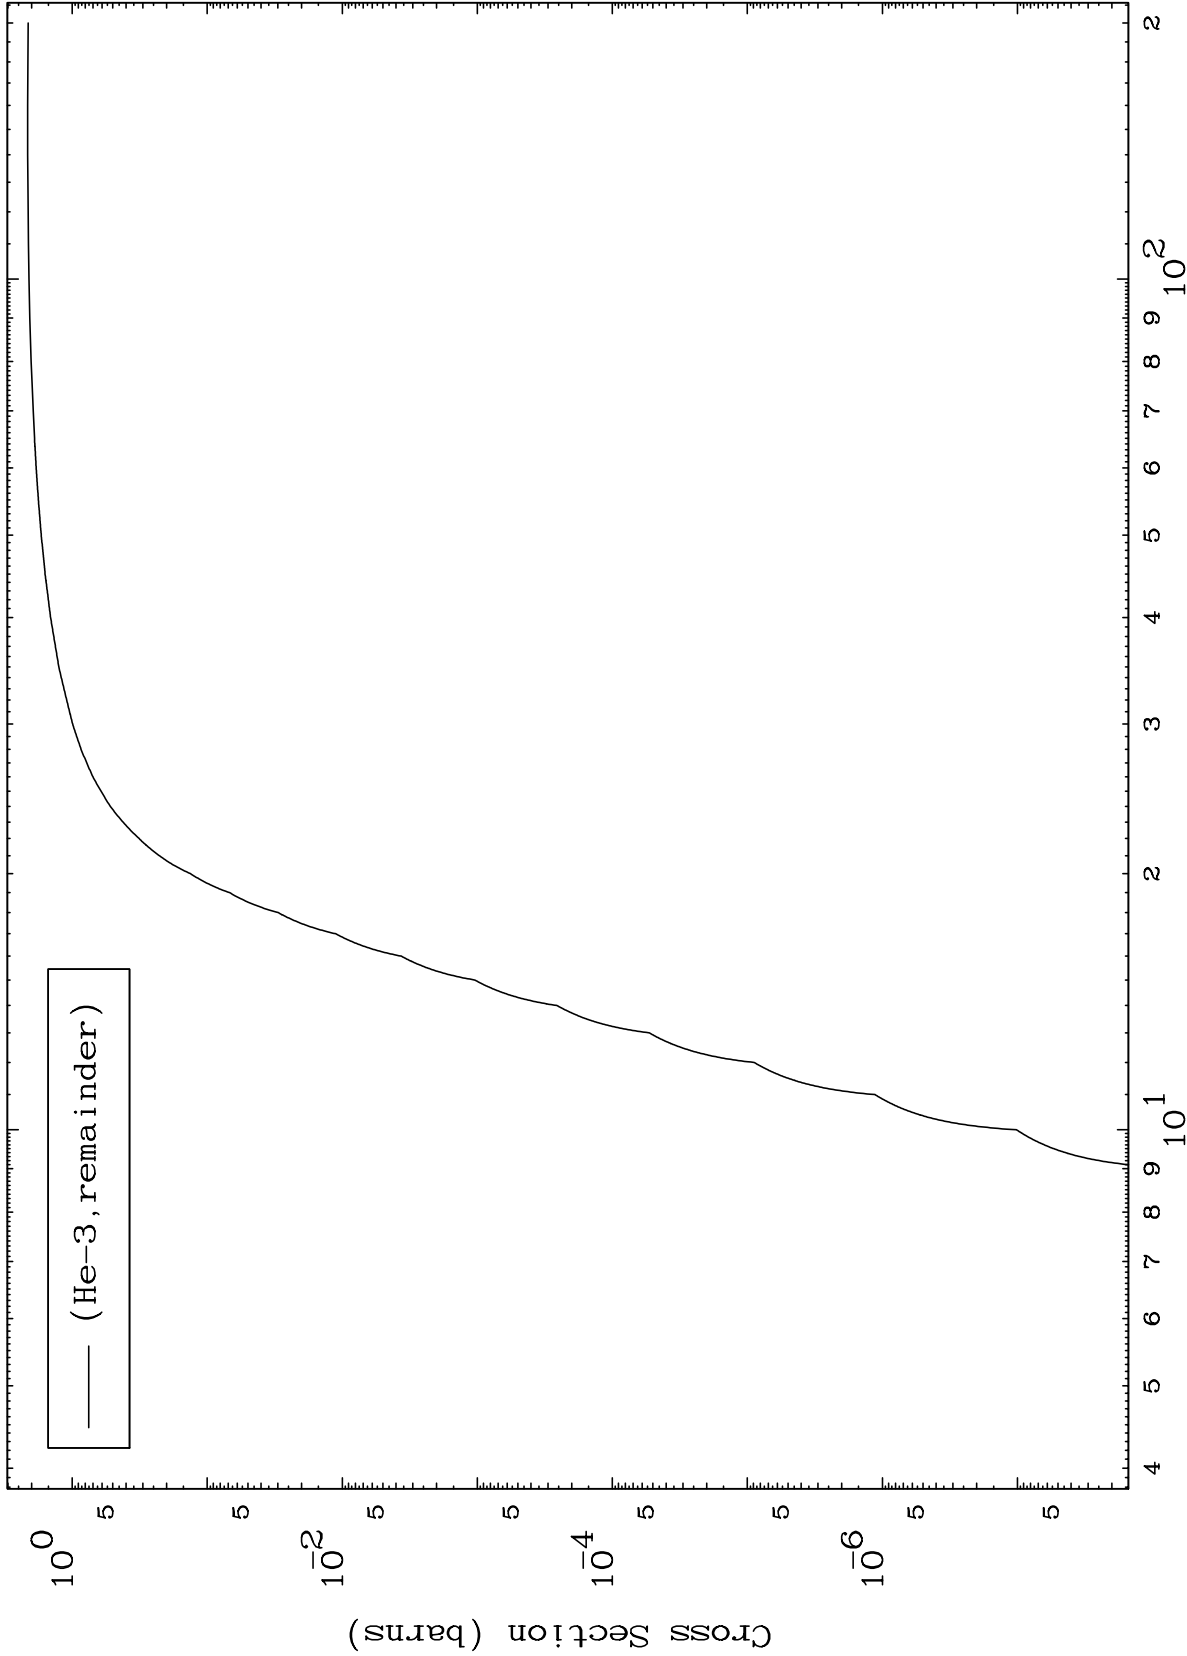

Press Mouse Button to Start

MAT 7077

He-3 Major

71-Lu-159

0 Kelvin Cross Sections

Incident Energy (MeV)

71-Lu-159

1